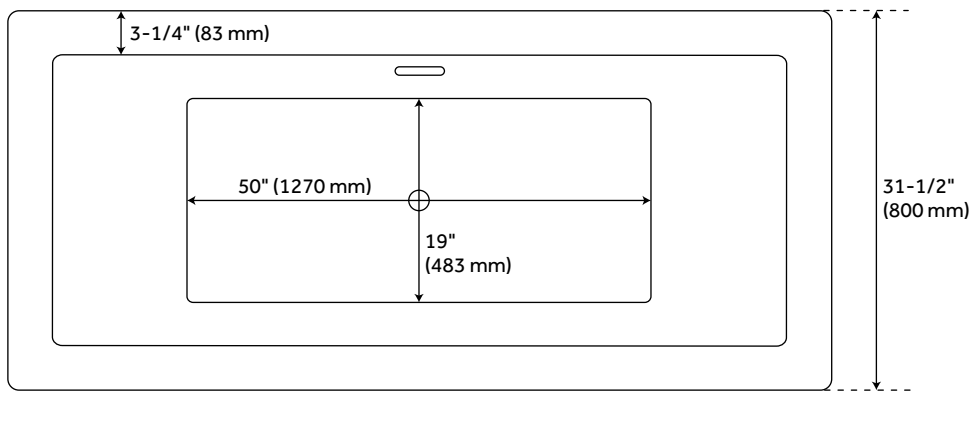

71" EATON ACRYLIC FREESTANDING TUB

SKU: 927761-71

All dimensions and specifications are nominal and may vary. Use actual products for accuracy in critical situations.