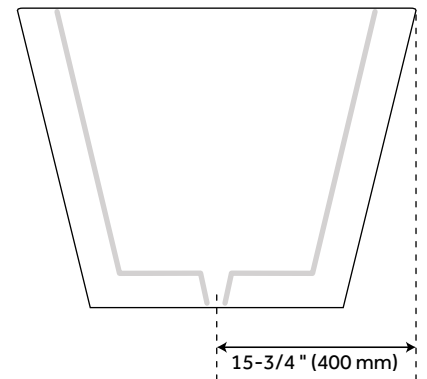

71" EATON ACRYLIC FREESTANDING TUB

SKU: 927761-71

All dimensions and specifications are nominal and may vary. Use actual products for accuracy in critical situations.