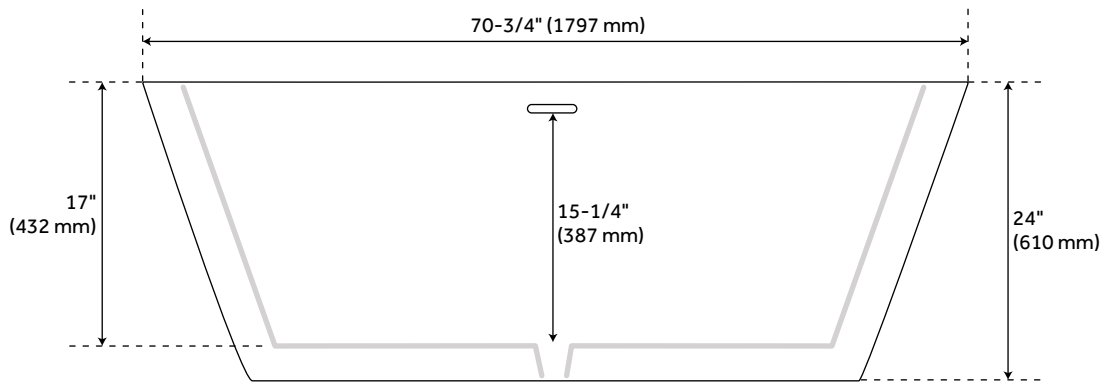

71" EATON ACRYLIC FREESTANDING TUB

SKU: 927761-71

All dimensions and specifications are nominal and may vary. Use actual products for accuracy in critical situations.