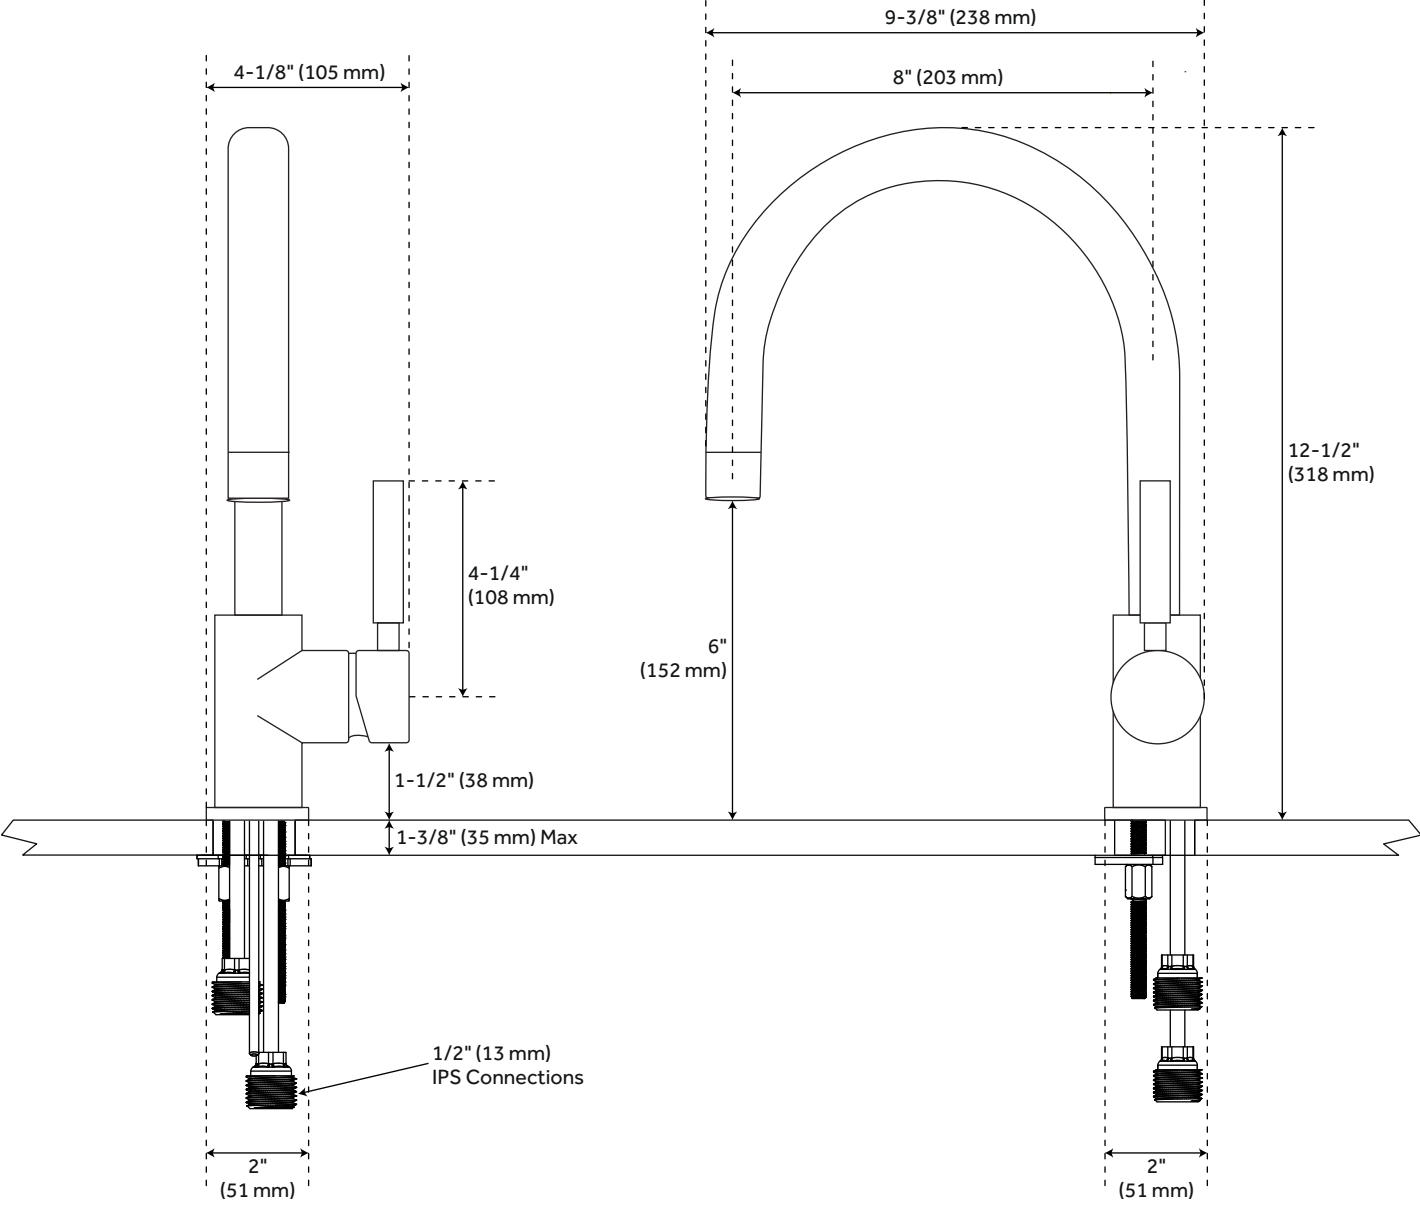

CASIMIR SINGLE-HOLE BATHROOM FAUCET WITH POP-UP DRAIN

SKU: 927809

Code: SH405885, SH405886, SH405887, SH405888

FEATURES

Installation Type: Single-Hole
Features: Gooseneck
Design: Modern
Length: 4-1/8"
Width: 9-3/8"
Height: 12-1/2"
Base Plate Diameter: 2"
Assembly Required: No
Faucet Centers: Single-Hole
Overflow Hole: true
Fits Drain Hole Size: 1-1/2"
Drain Included: Yes
Faucet Material: Brass
Handle Type: Lever
Handle Length: 4-1/4"
IPS: 1/2"
Flow Rate: 1.2 gpm (gallons per minute)
Kitchen Faucet Holes: 1
Max. Countertop Thickness: 1-3/8"
Height To Spout: 6"
Spout Reach: 8"
Handle Height: 1-1/2"
Ceramic Disc Cartridges: Yes
Hot and Cold Indicators: No

REVISED 3/17/2023

CASIMIR SINGLE-HOLE BATHROOM FAUCET WITH POP-UP DRAIN

SKU: 927809

Code: SH405885, SH405886, SH405887, SH405888

ADDITIONAL FEATURES

REVISED 3/17/2023

CASIMIR SINGLE-HOLE BATHROOM FAUCET WITH POP-UP DRAIN

SKU: 927809

All dimensions and specifications are nominal and may vary. Use actual products for accuracy in critical situations.