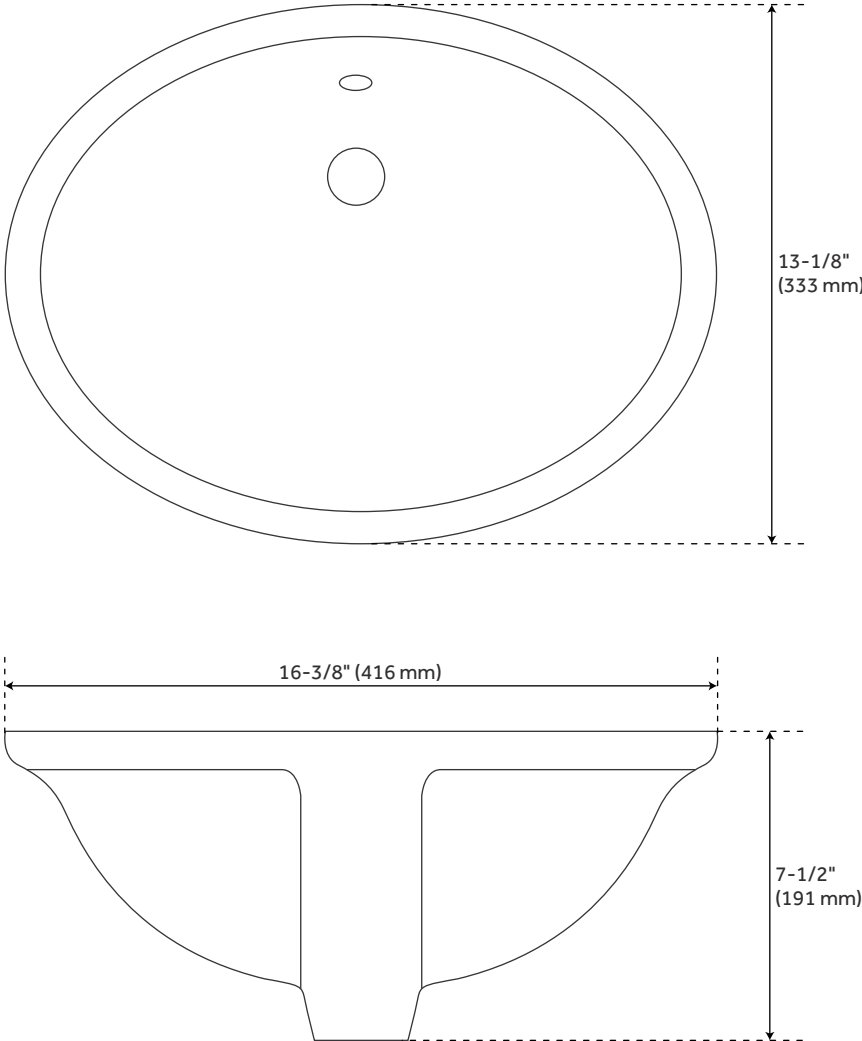

Vanity Top Options: Absolute Black Granite

Basin Length: 16"

Basin Width: 12-1/2"

Fits Drain Hole Size: 1-1/2"

Faucet Included: No

Vanity Top Material: Granite

Sink Material: Porcelain

Vanity Top Thickness: 2cm

Code: SH476656, SH476657

ADDITIONAL FEATURES

- Made of A-grade granite.
- Overall dimensions, with backsplash: 37" W x 19" D x 4-3/4" H.
- Includes granite countertop, backsplash, and white porcelain sink.
- Matching right or left sidesplash sold separately.
- To clean, add a few drops of mild cleanser, rinse with water and wipe dry.
- Stone is pre-sealed and polished to a smooth gloss.
- Each top is carved from a single piece of granite and will have natural variations.

REVISED 4/6/2023

37" X 19" 2CM NARROW GRANITE VANITY TOP FOR UM SINK - ABSOLUTE BLACK

All dimensions and specifications are nominal and may vary. Use actual products for accuracy in critical situations.

31" X 19" 2CM NARROW GRANITE VANITY TOP FOR UM SINK - WHITE PORCELAIN SINK

All dimensions and specifications are nominal and may vary. Use actual products for accuracy in critical situations.