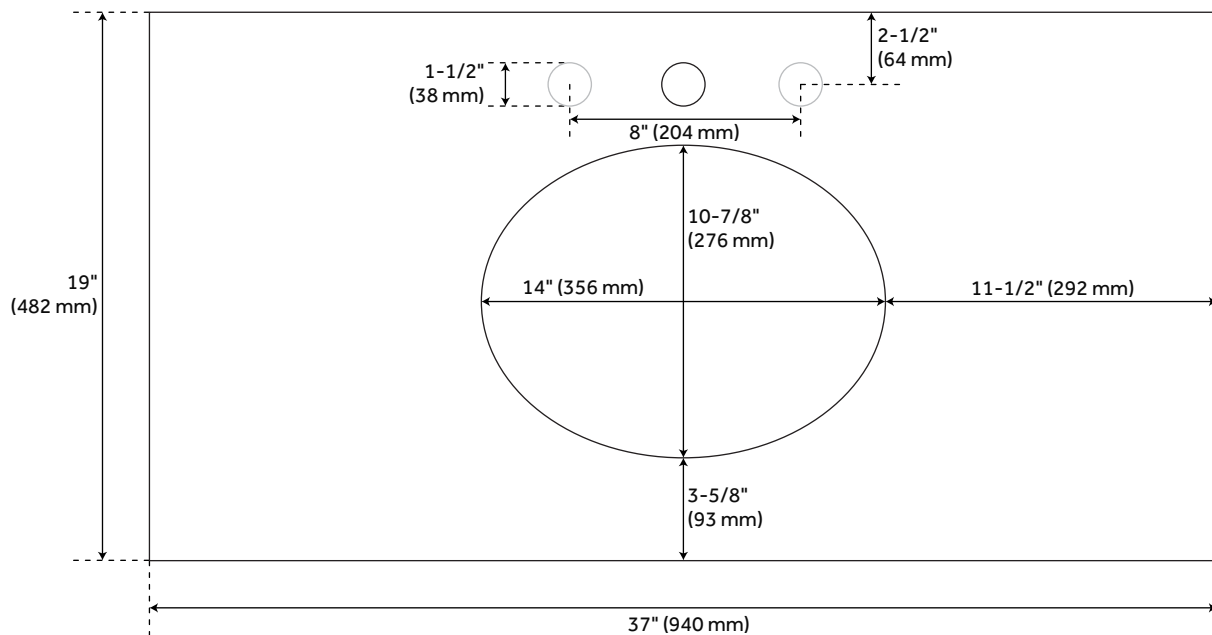

Vanity Top Options: Absolute Black Granite

Basin Length: 16"

Basin Width: 12-1/2"

Fits Drain Hole Size: 1-1/2"

Faucet Included: No

Vanity Top Material: Granite

Sink Material: Porcelain

Vanity Top Thickness: 2cm

Code: SH476656, SH476657

ADDITIONAL FEATURES

- Made of A-grade granite.
- Overall dimensions, with backsplash: 37" W x 19" D x 4-3/4" H.
- Includes granite countertop, backsplash, and white porcelain sink.
- Matching right or left sidesplash sold separately.
- To clean, add a few drops of mild cleanser, rinse with water and wipe dry.
- Stone is pre-sealed and polished to a smooth gloss.
- Each top is carved from a single piece of granite and will have natural variations.

REVISED 4/6/2023

37" X 19" 2CM NARROW GRANITE VANITY TOP FOR UM SINK - ABSOLUTE BLACK

All dimensions and specifications are nominal and may vary. Use actual products for accuracy in critical situations.

31" X 19" 2CM NARROW GRANITE VANITY TOP FOR UM SINK - WHITE PORCELAIN SINK

All dimensions and specifications are nominal and may vary. Use actual products for accuracy in critical situations.