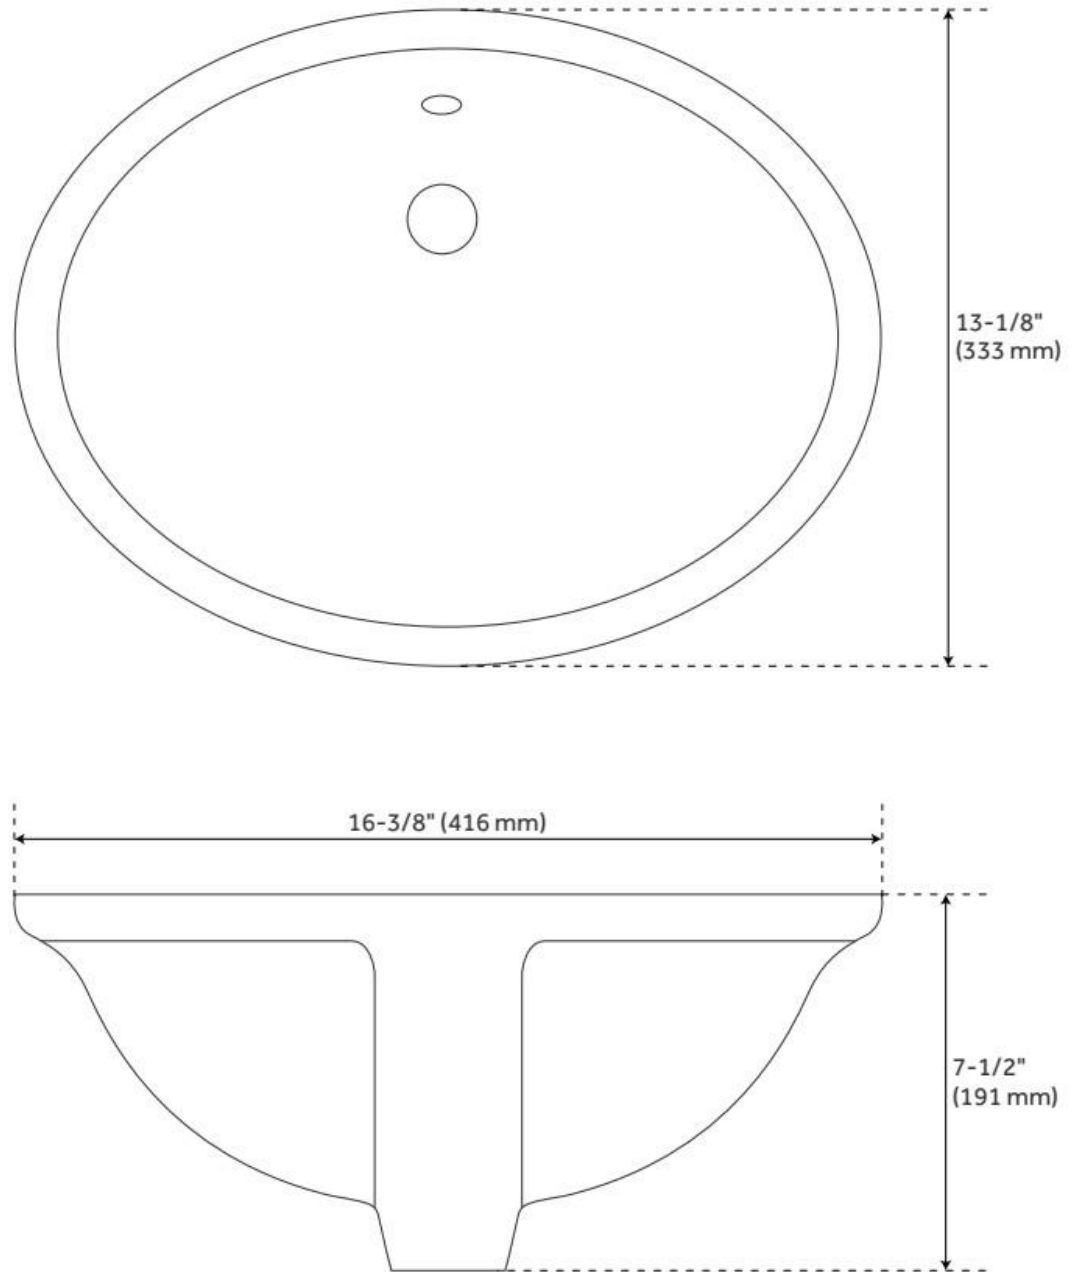

Sink Installation: Undermount - Oval

Sink Included: Yes

Basin Overflow Yes

Sink Color: White

Backsplash: Yes

ADDITIONAL FEATURES

- Made of A-grade granite.
- Overall dimensions, with backsplash: 37" W x 19" D x 4-3/4" H.
- Includes granite countertop, backsplash, and white porcelain sink.
- Matching right or left sidesplash sold separately.
- To clean, add a few drops of mild cleanser, rinse with water and wipe dry.
- Stone is pre-sealed and polished to a smooth gloss.
- Each top is carved from a single piece of granite and will have natural variations.

FEATURES

Material: Porcelain
Product Finish: White

ADDITIONAL FEATURES

- Overall dimensions: 16-1/2" L x 13-1/4" W (front to back) x 7-1/2" H (\pm 1/2").
- Basin: 14-3/4" L x 11-1/2" W (front to back).
- Sink depth is 4-1/4" to overflow.
- 1-1/2" drain hole.

REVISED 8/19/2024

NARROW OVAL UNDERMOUNT BATHROOM SINK - WHITE

SKU: 419939
Code: SH419939

REVISED 8/19/2024