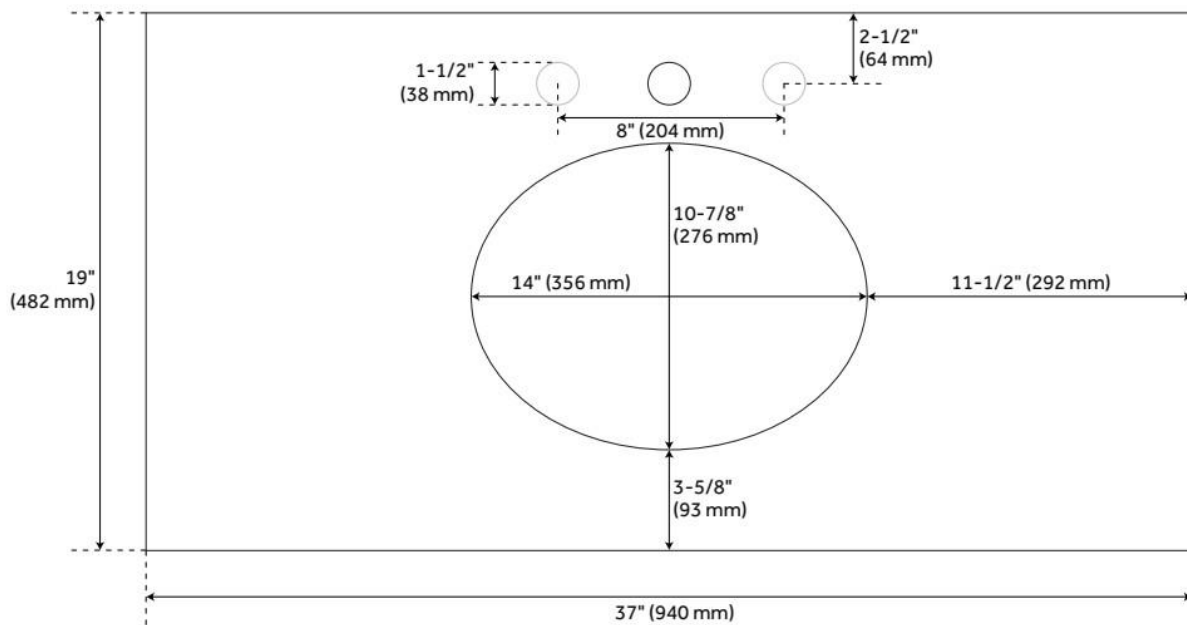

37" X 19" 2CM NARROW GRANITE VANITY TOP FOR UNDERMOUNT SINK- ABSOLUTE BLACK - WHITE

SKU: 927924-UM

Code: SH476656, SH476657

REVISED 8/19/2024