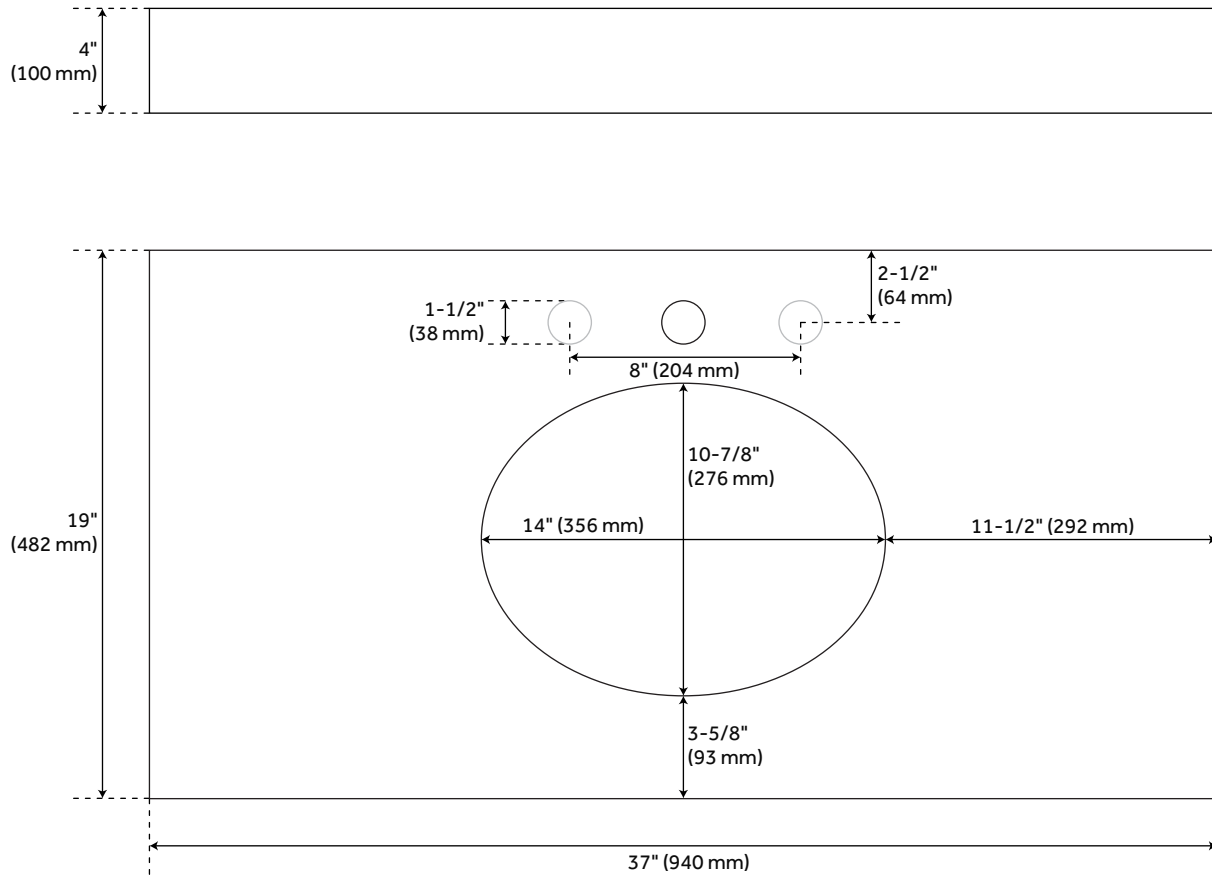

37" X 19" 2CM NARROW MARBLE TOP FOR UNDERMOUNT SINK - CARRARA - WHITE PORCELAIN

SKU: 927928-UM

Code: SH476662, SH476663

FEATURES

Assembly Required: Yes
Number of Basins: 1
Sink Installation: Undermount - Oval
Vanity Top Options: Carrara Marble
Basin Length: 16"
Basin Width: 12-1/2"
Fits Drain Hole Size: 1-1/2"
Faucet Included: No
Vanity Top Material: Marble
Sink Material: Porcelain
Vanity Top Thickness: 2cm
Sink Included: Yes
Sink Color: White
Vanity Top Depth: 19"
Vanity Top Width: 37"
Backsplash: Yes

REVISED 4/6/2023

37" X 19" 2CM NARROW MARBLE TOP FOR UNDERMOUNT SINK - CARRARA - WHITE PORCELAIN

SKU: 927928-UM

Code: SH476662, SH476663

ADDITIONAL FEATURES

- Overall dimensions, with backsplash: 37" W x 19" D x 4-3/4" H.
- Includes marble countertop, backsplash, and white porcelain sink.
- Matching right or left sidesplash sold separately.
- To clean, add a few drops of mild cleanser, rinse with water and wipe dry.
- Stone is pre-sealed and polished to a smooth gloss.
- Each top is carved from a single piece of marble and will feature natural variations.
- Polished Carrara Marble is sourced from Italy.

REVISED 4/6/2023

37" X 19" 2CM NARROW MARBLE VANITY TOP FOR UM SINK - CARRARA

All dimensions and specifications are nominal and may vary. Use actual products for accuracy in critical situations.

37" X 19" 2CM NARROW MARBLE VANITY TOP FOR UM SINK - WHITE PORCELAIN SINK

All dimensions and specifications are nominal and may vary. Use actual products for accuracy in critical situations.