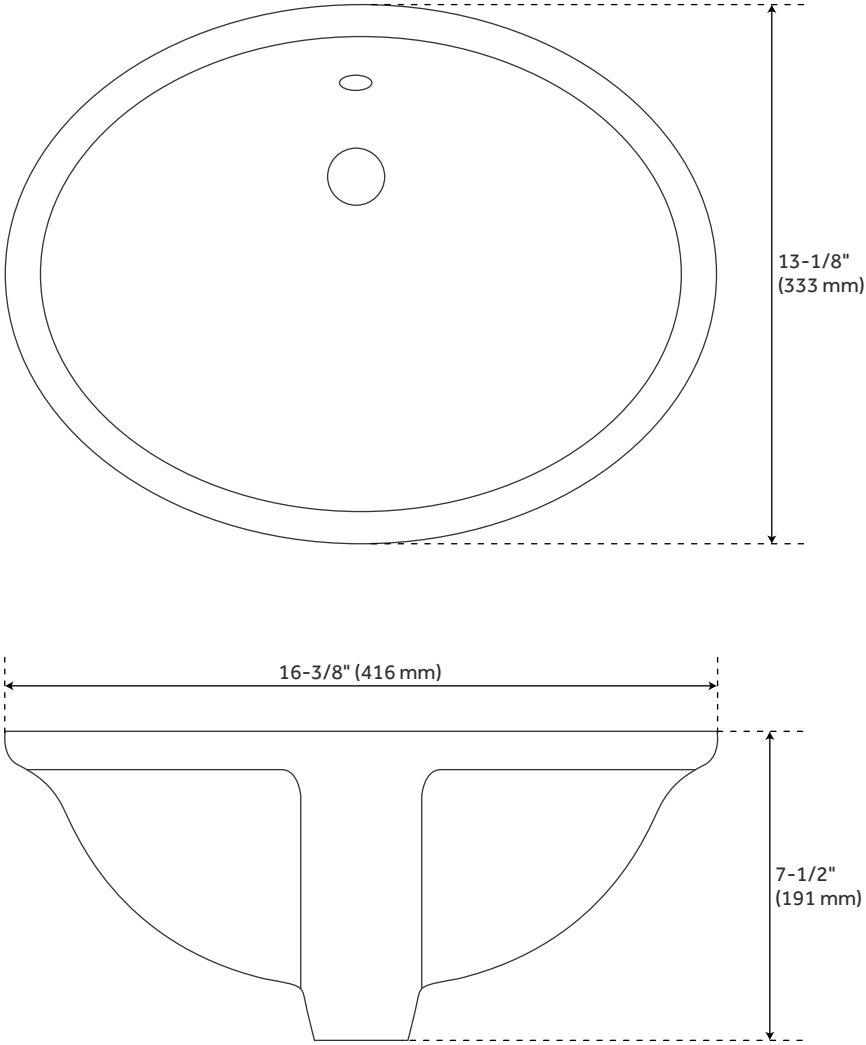

37" X 19" 2CM NARROW MARBLE TOP FOR UNDERMOUNT SINK - CARRARA - WHITE PORCELAIN

SKU: 927928-UM

Code: SH476662, SH476663

FEATURES

Assembly Required: Yes
Number of Basins: 1
Sink Installation: Undermount - Oval
Vanity Top Options: Carrara Marble
Basin Length: 16"
Basin Width: 12-1/2"
Fits Drain Hole Size: 1-1/2"
Faucet Included: No
Vanity Top Material: Marble
Sink Material: Porcelain
Vanity Top Thickness: 2cm
Sink Included: Yes
Sink Color: White
Vanity Top Depth: 19"
Vanity Top Width: 37"
Backsplash: Yes

REVISED 4/6/2023

37" X 19" 2CM NARROW MARBLE TOP FOR UNDERMOUNT SINK - CARRARA - WHITE PORCELAIN

SKU: 927928-UM

Code: SH476662, SH476663

ADDITIONAL FEATURES

- Overall dimensions, with backsplash: 37" W x 19" D x 4-3/4" H.
- Includes marble countertop, backsplash, and white porcelain sink.
- Matching right or left sidesplash sold separately.
- To clean, add a few drops of mild cleanser, rinse with water and wipe dry.
- Stone is pre-sealed and polished to a smooth gloss.
- Each top is carved from a single piece of marble and will feature natural variations.
- Polished Carrara Marble is sourced from Italy.

REVISED 4/6/2023

37" X 19" 2CM NARROW MARBLE VANITY TOP FOR UM SINK - CARRARA

All dimensions and specifications are nominal and may vary. Use actual products for accuracy in critical situations.

37" X 19" 2CM NARROW MARBLE VANITY TOP FOR UM SINK - WHITE PORCELAIN SINK