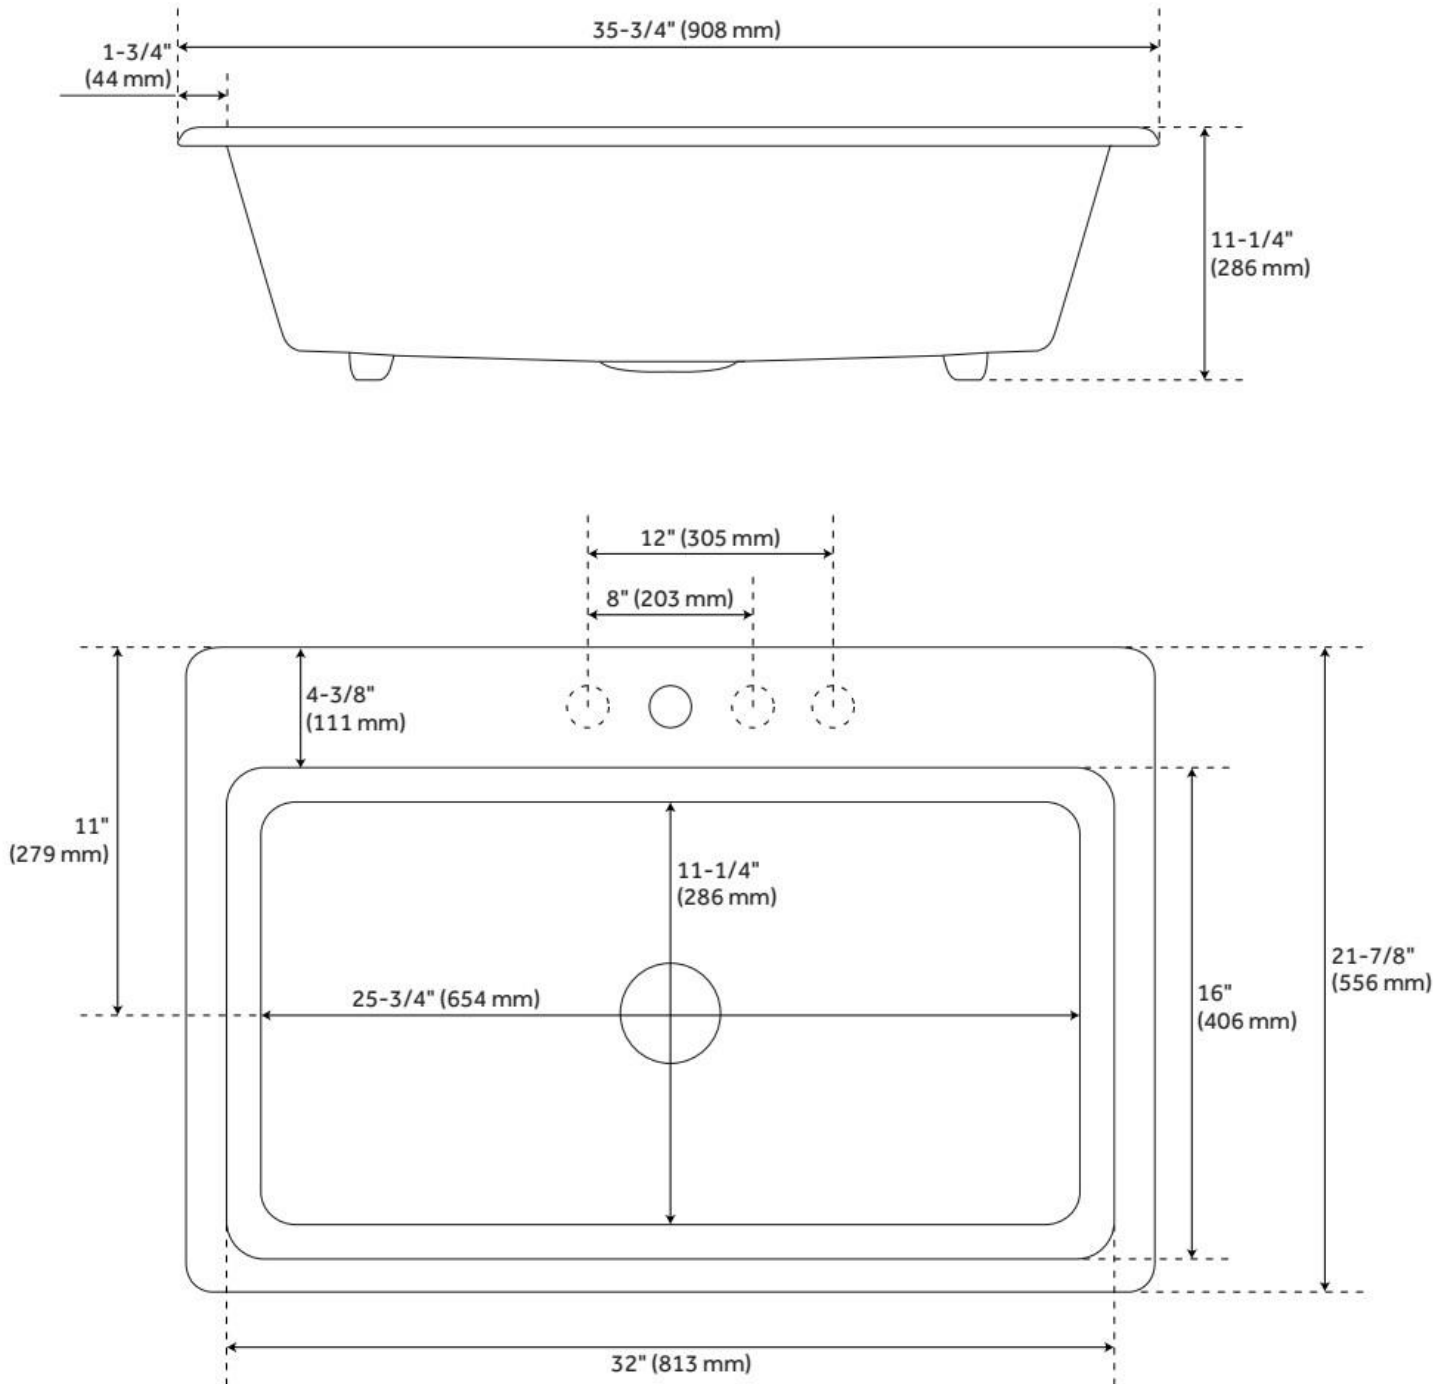

36" FRATTINA CAST IRON DROP-IN KITCHEN SINK - WHITE

SKU: 927984

Code: SH406270, SH406272

REVISED 8/13/2024