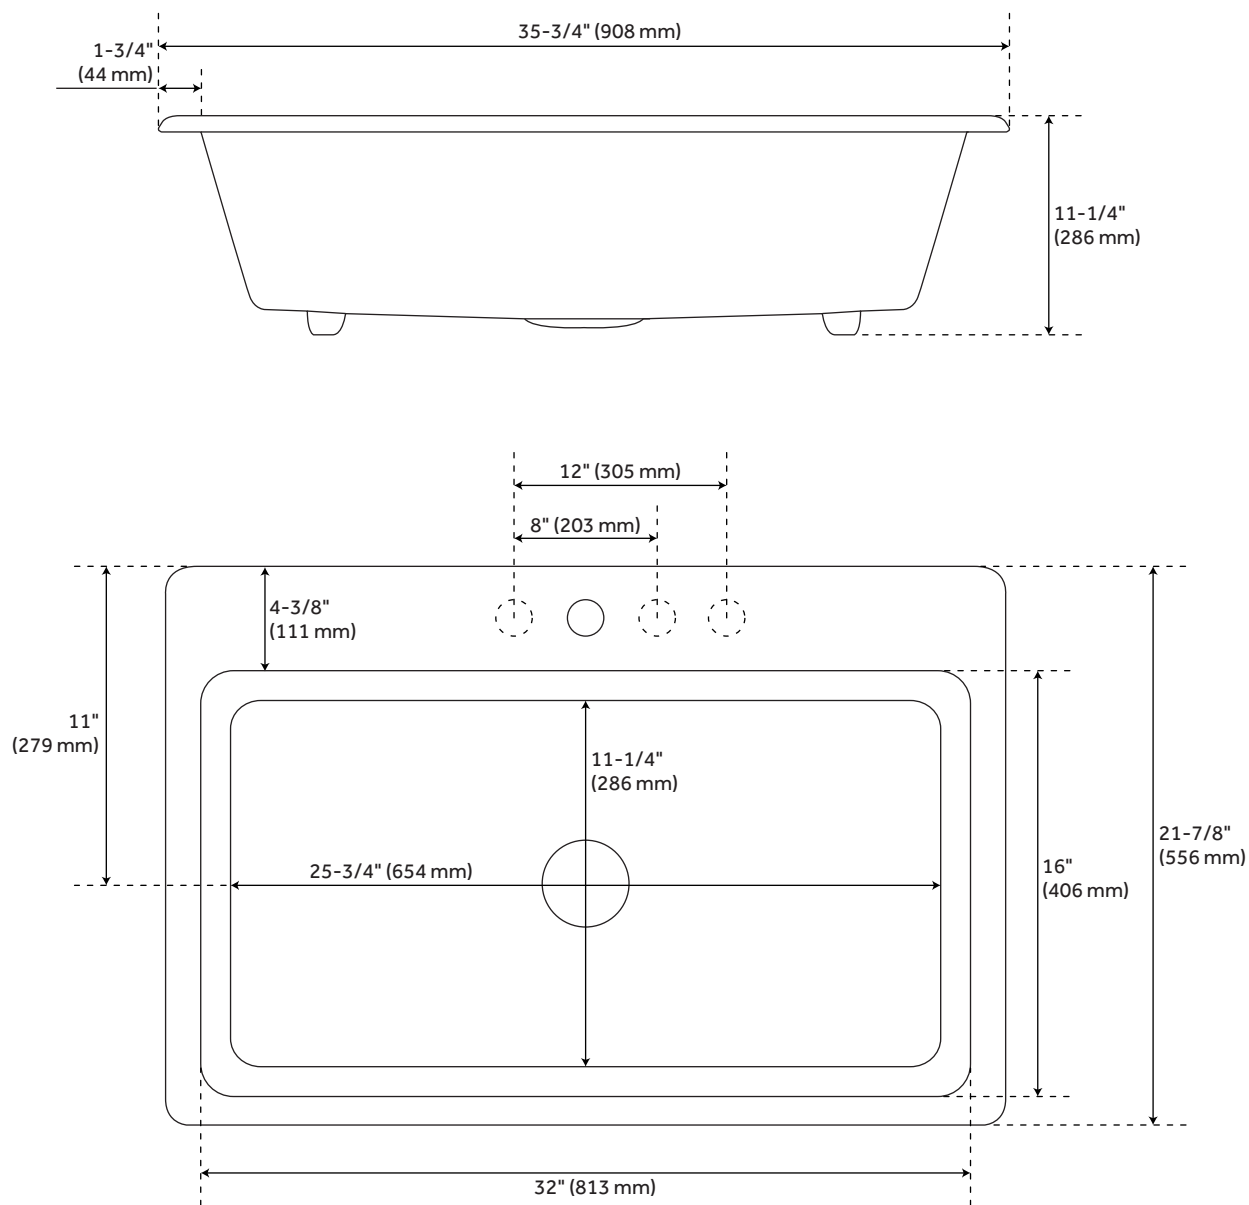

36" FRATTINA CAST IRON DROP-IN KITCHEN SINK - WHITE

SKU: 927984

Code: SH406270, SH406272

FEATURES

Installation Type: Drop-In
Material: Cast Iron
Length: 35-3/4"
Width: 21-7/8"
Height: 11-1/4"
Assembly Required: No
Number of Basins: 1
Sink Installation: Drop-In
Basin Length: 32"
Basin Width: 16"
Basin Depth: 10-1/8"
Rim Thickness: 1-3/4"
Fits Drain Hole Size: 3-1/2"
Interior Treatment: Smooth
Drain Included: No
Faucet Included: No
Basin Configuration: Single
Water Depth to Rim: 10-1/8"

ASME A112.19.1/CSA B45.2

REVISED 3/18/2024

36" FRATTINA CAST IRON DROP-IN KITCHEN SINK - WHITE

SKU: 927984

Code: SH406270, SH406272

ADDITIONAL FEATURES

- Made of heavy cast iron with a hard enamel coating.
- Single Hole and 8" wide spread. Faucet holes for the 8" measure 8-3/4" center-to-center, and sink also has a fourth faucet hole for a hand sprayer or soap dispenser.

REVISED 3/18/2024

36" FRATTINA CAST IRON DROP-IN KITCHEN SINK - WHITE

All dimensions and specifications are nominal and may vary. Use actual products for accuracy in critical situations.