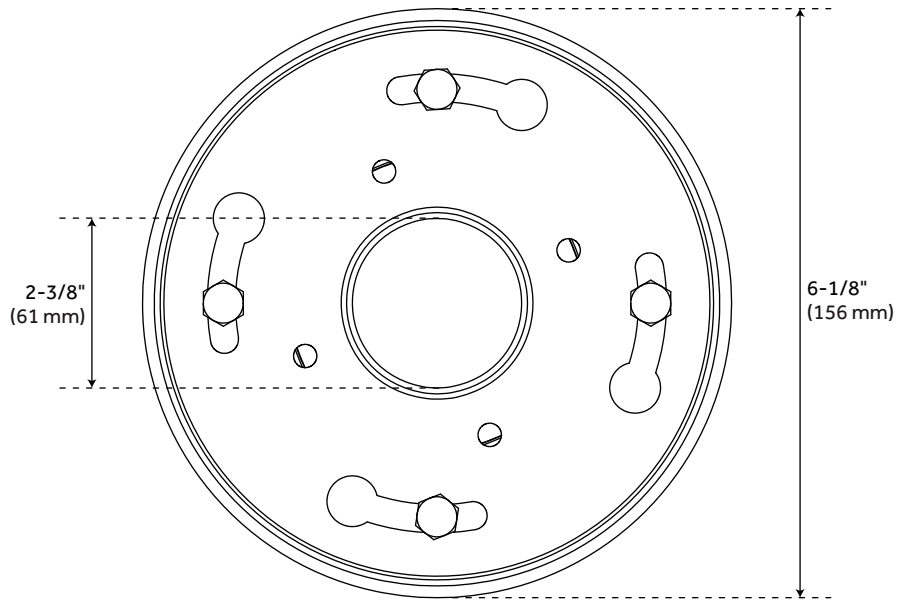

FEATURES

Material: Stainless Steel

Height: 3"

Assembly Required: No

REVISED 3/17/2023

EFFENDI SQUARE SHOWER DRAIN WITH DRAIN FLANGE

SKU: 928027-F

Code: SH406483, SH443344, SH406485, SH443345, SH406487, SH443350, SH406489, SH443351, SH414118, SH443354, SH414128, SH443355, SH415721, SH415722, SH415723

ADDITIONAL FEATURES

- Includes the drain flange and coupling.
- 4" measures: 4" L x 4" W.
- 6" measures: 6" L x 6" W.
- 8" measures: 8" L x 8" W.
- Tapered bottom outlet and removable grate.
- To use with rubber membrane, you must use the PVC Drain Flange Coupling.
- Drain hole measures 2" diameter.
- Product is made of 304 stainless steel.

REVISED 3/17/2023

EFFENDI SQUARE SHOWER DRAIN WITH DRAIN FLANGE

SKU: 928027-F

All dimensions and specifications are nominal and may vary. Use actual products for accuracy in critical situations.

EFFENDI DRAIN FLANGE COUPLING

SKU: 928027-F

All dimensions and specifications are nominal and may vary. Use actual products for accuracy in critical situations.