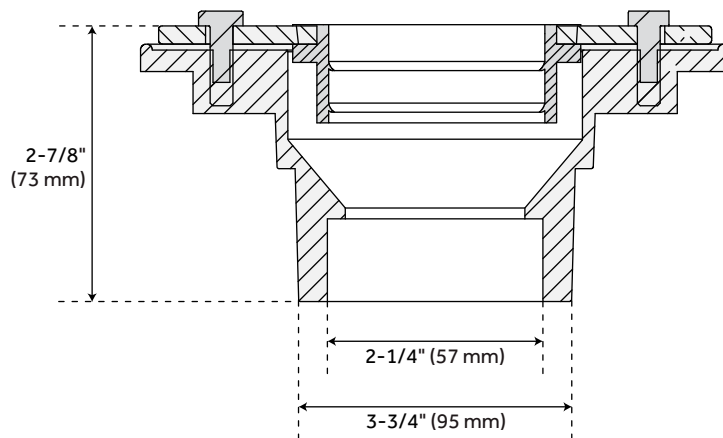

ADDITIONAL FEATURES

- Includes the drain flange and coupling.
- 4" measures: 4" L x 4" W.
- 6" measures: 6" L x 6" W.
- 8" measures: 8" L x 8" W.
- Tapered bottom outlet and removable grate.
- To use with rubber membrane, you must use the PVC Drain Flange Coupling.
- Drain hole measures 2" diameter.
- Product is made of 304 stainless steel.

REVISED 3/17/2023

EFFENDI SQUARE SHOWER DRAIN WITH DRAIN FLANGE

SKU: 928027-F

All dimensions and specifications are nominal and may vary. Use actual products for accuracy in critical situations.

EFFENDI DRAIN FLANGE COUPLING

SKU: 928027-F

All dimensions and specifications are nominal and may vary. Use actual products for accuracy in critical situations.