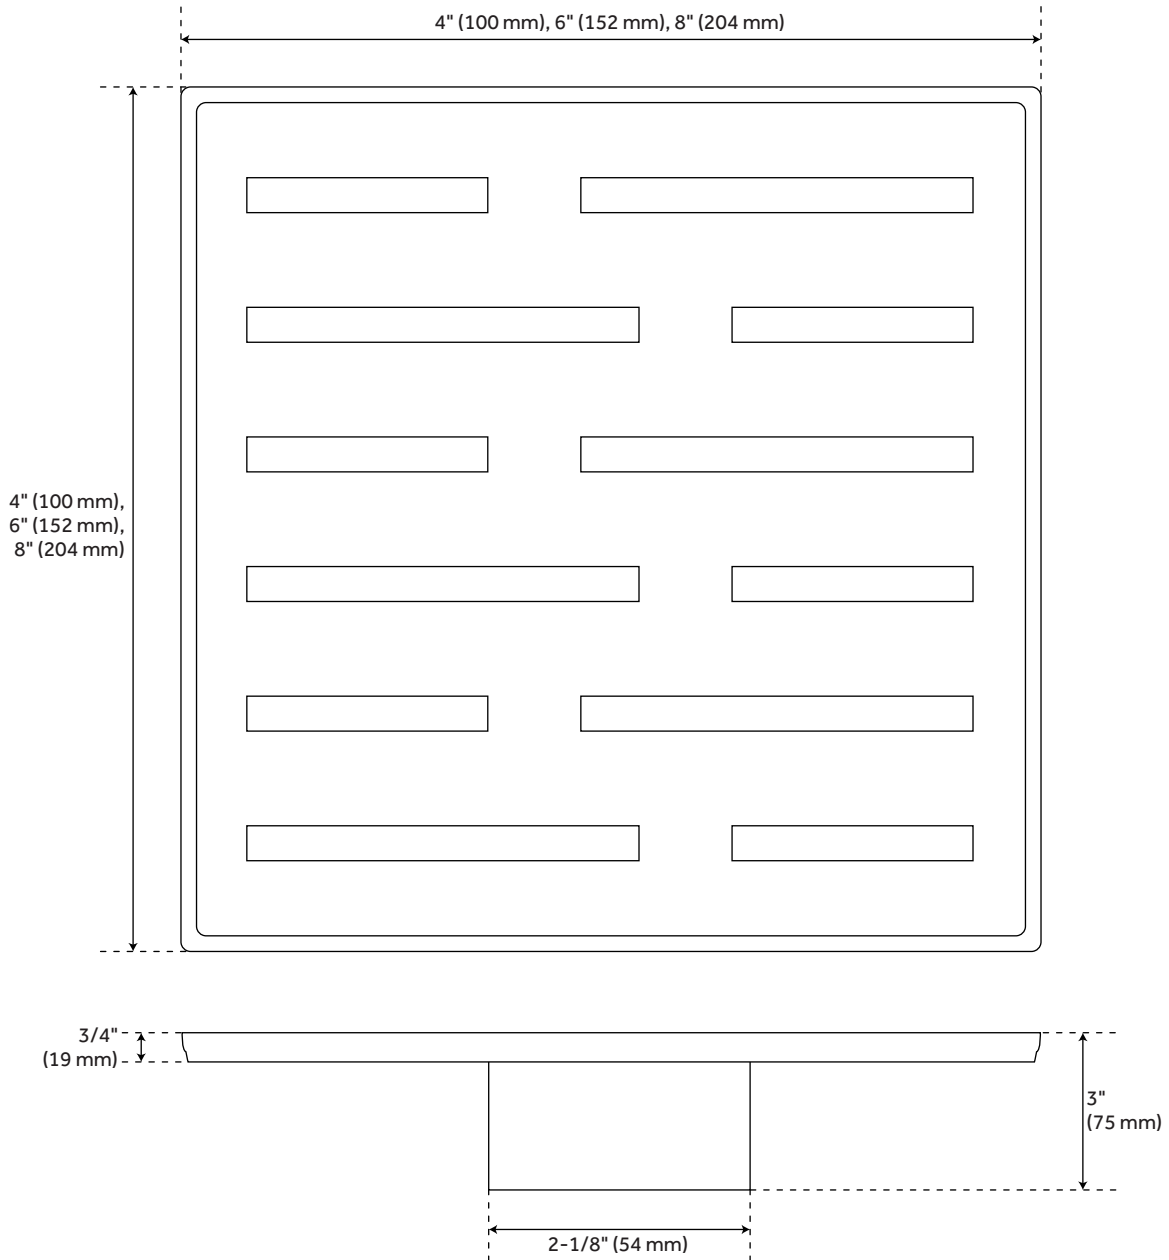

EFFENDI SQUARE SHOWER DRAIN WITH DRAIN FLANGE

SKU: 928027-F

Code: SH406483, SH443344, SH406485, SH443345, SH406487, SH443350, SH406489, SH443351, SH414118, SH443354, SH414128, SH443355, SH415721, SH415722, SH415723

FEATURES

Material: Stainless Steel

Height: 3"

Assembly Required: No

REVISED 3/17/2023

EFFENDI SQUARE SHOWER DRAIN WITH DRAIN FLANGE

SKU: 928027-F

Code: SH406483, SH443344, SH406485, SH443345, SH406487, SH443350, SH406489, SH443351, SH414118, SH443354, SH414128, SH443355, SH415721, SH415722, SH415723

ADDITIONAL FEATURES

- Includes the drain flange and coupling.
- 4" measures: 4" L x 4" W.
- 6" measures: 6" L x 6" W.
- 8" measures: 8" L x 8" W.
- Tapered bottom outlet and removable grate.
- To use with rubber membrane, you must use the PVC Drain Flange Coupling.
- Drain hole measures 2" diameter.
- Product is made of 304 stainless steel.

REVISED 3/17/2023

EFFENDI SQUARE SHOWER DRAIN WITH DRAIN FLANGE

SKU: 928027-F

All dimensions and specifications are nominal and may vary. Use actual products for accuracy in critical situations.

EFFENDI DRAIN FLANGE COUPLING