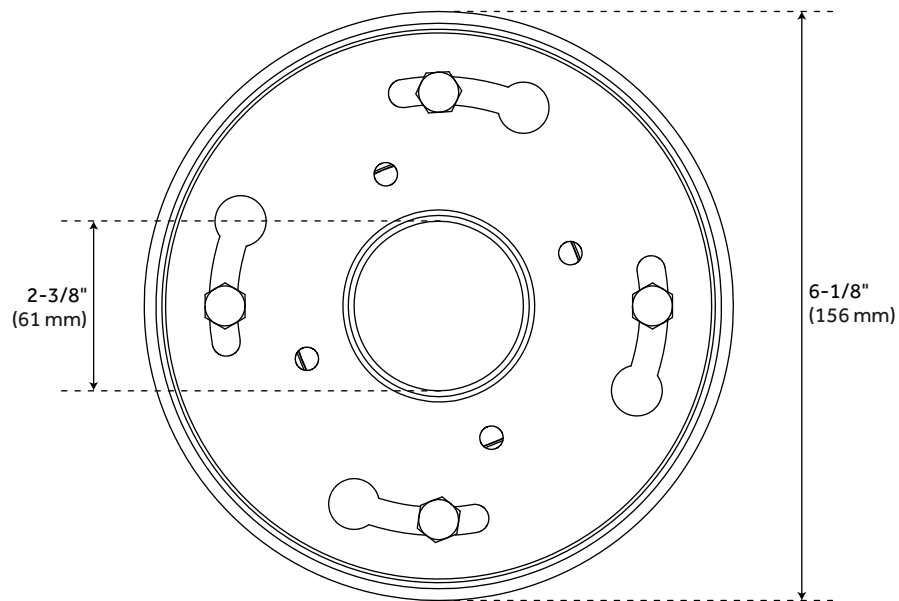

FEATURES

Material: Stainless Steel

Height: 3"

Assembly Required: No

REVISED 3/17/2023

CARMEN SQUARE SHOWER DRAIN WITH DRAIN FLANGE

SKU: 928028-F

Code: SH443300, SH406491, SH443301, SH406493, SH443306, SH414125, SH443307, SH414135, SH443310, SH415724, SH443311, SH415725, SH482698, SH482699, SH482700

ADDITIONAL FEATURES

- Includes the drain flange and coupling.
- 4" measures: 4" L x 4" W.
- 6" measures: 6" L x 6" W.
- 8" measures: 8" L x 8" W.
- Tapered bottom outlet and removable grate.
- Drain hole measures 2" diameter.
- Product is made of 304 stainless steel.

REVISED 3/17/2023

CARMEN SQUARE SHOWER DRAIN WITH DRAIN FLANGE

SKU: 928028-F

All dimensions and specifications are nominal and may vary. Use actual products for accuracy in critical situations.

CARMEN PVC DRAIN FLANGE COUPLING

SKU: 928028-F

All dimensions and specifications are nominal and may vary. Use actual products for accuracy in critical situations.