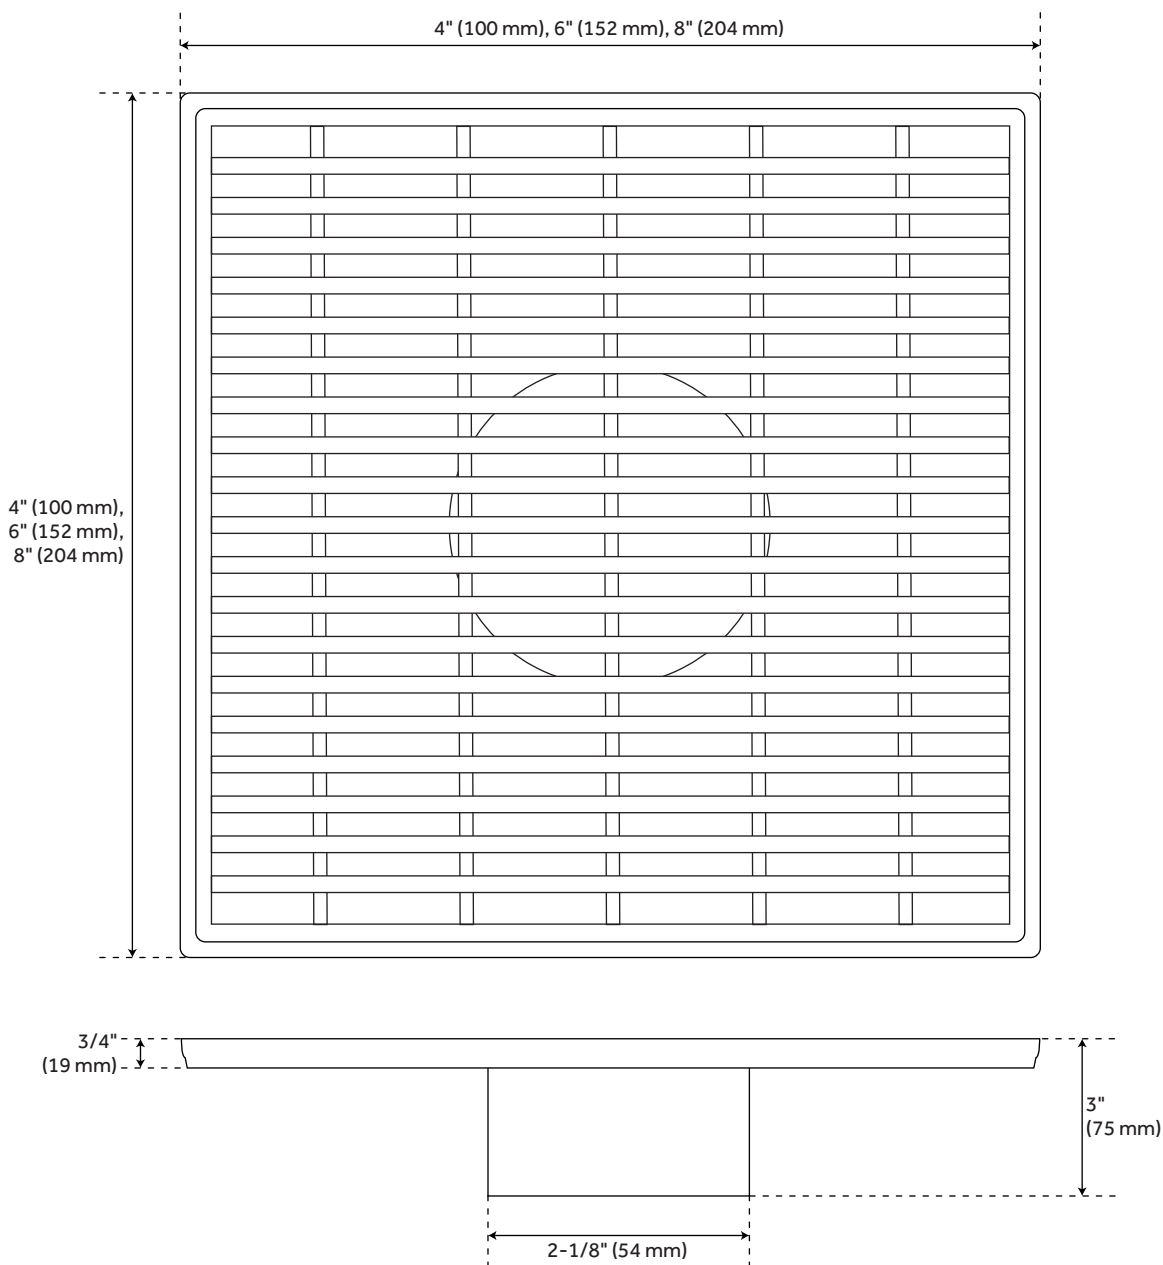

CARMEN SQUARE SHOWER DRAIN WITH DRAIN FLANGE

SKU: 928028-F

Code: SH443300, SH406491, SH443301, SH406493, SH443306, SH414125, SH443307, SH414135, SH443310, SH415724, SH443311, SH415725, SH482698, SH482699, SH482700

FEATURES

Material: Stainless Steel

Height: 3"

Assembly Required: No

REVISED 3/17/2023

CARMEN SQUARE SHOWER DRAIN WITH DRAIN FLANGE

SKU: 928028-F

Code: SH443300, SH406491, SH443301, SH406493, SH443306, SH414125, SH443307, SH414135, SH443310, SH415724, SH443311, SH415725, SH482698, SH482699, SH482700

ADDITIONAL FEATURES

- Includes the drain flange and coupling.
- 4" measures: 4" L x 4" W.
- 6" measures: 6" L x 6" W.
- 8" measures: 8" L x 8" W.
- Tapered bottom outlet and removable grate.
- Drain hole measures 2" diameter.
- Product is made of 304 stainless steel.

REVISED 3/17/2023

CARMEN SQUARE SHOWER DRAIN WITH DRAIN FLANGE

SKU: 928028-F

All dimensions and specifications are nominal and may vary. Use actual products for accuracy in critical situations.

CARMEN PVC DRAIN FLANGE COUPLING