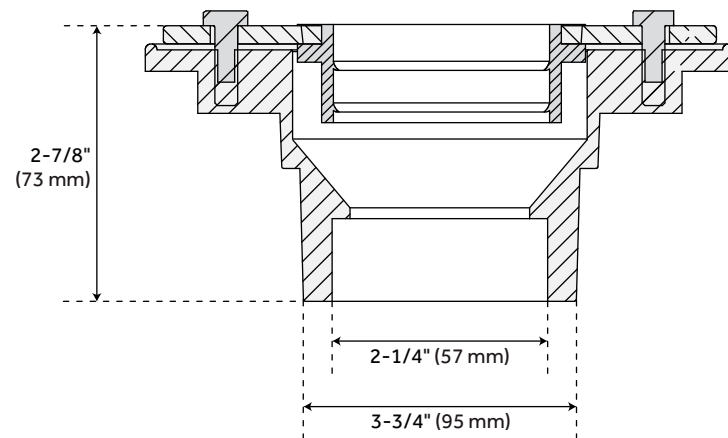

FEATURES

Material: Stainless Steel

Height: 3"

Assembly Required: No

REVISED 3/17/2023

CARMEN SQUARE SHOWER DRAIN WITH DRAIN FLANGE

SKU: 928028-F

Code: SH443300, SH406491, SH443301, SH406493, SH443306, SH414125, SH443307, SH414135, SH443310, SH415724, SH443311, SH415725, SH482698, SH482699, SH482700

ADDITIONAL FEATURES

- Includes the drain flange and coupling.
- 4" measures: 4" L x 4" W.
- 6" measures: 6" L x 6" W.
- 8" measures: 8" L x 8" W.
- Tapered bottom outlet and removable grate.
- Drain hole measures 2" diameter.
- Product is made of 304 stainless steel.

REVISED 3/17/2023

CARMEN SQUARE SHOWER DRAIN WITH DRAIN FLANGE

SKU: 928028-F

All dimensions and specifications are nominal and may vary. Use actual products for accuracy in critical situations.

CARMEN PVC DRAIN FLANGE COUPLING

SKU: 928028-F

All dimensions and specifications are nominal and may vary. Use actual products for accuracy in critical situations.