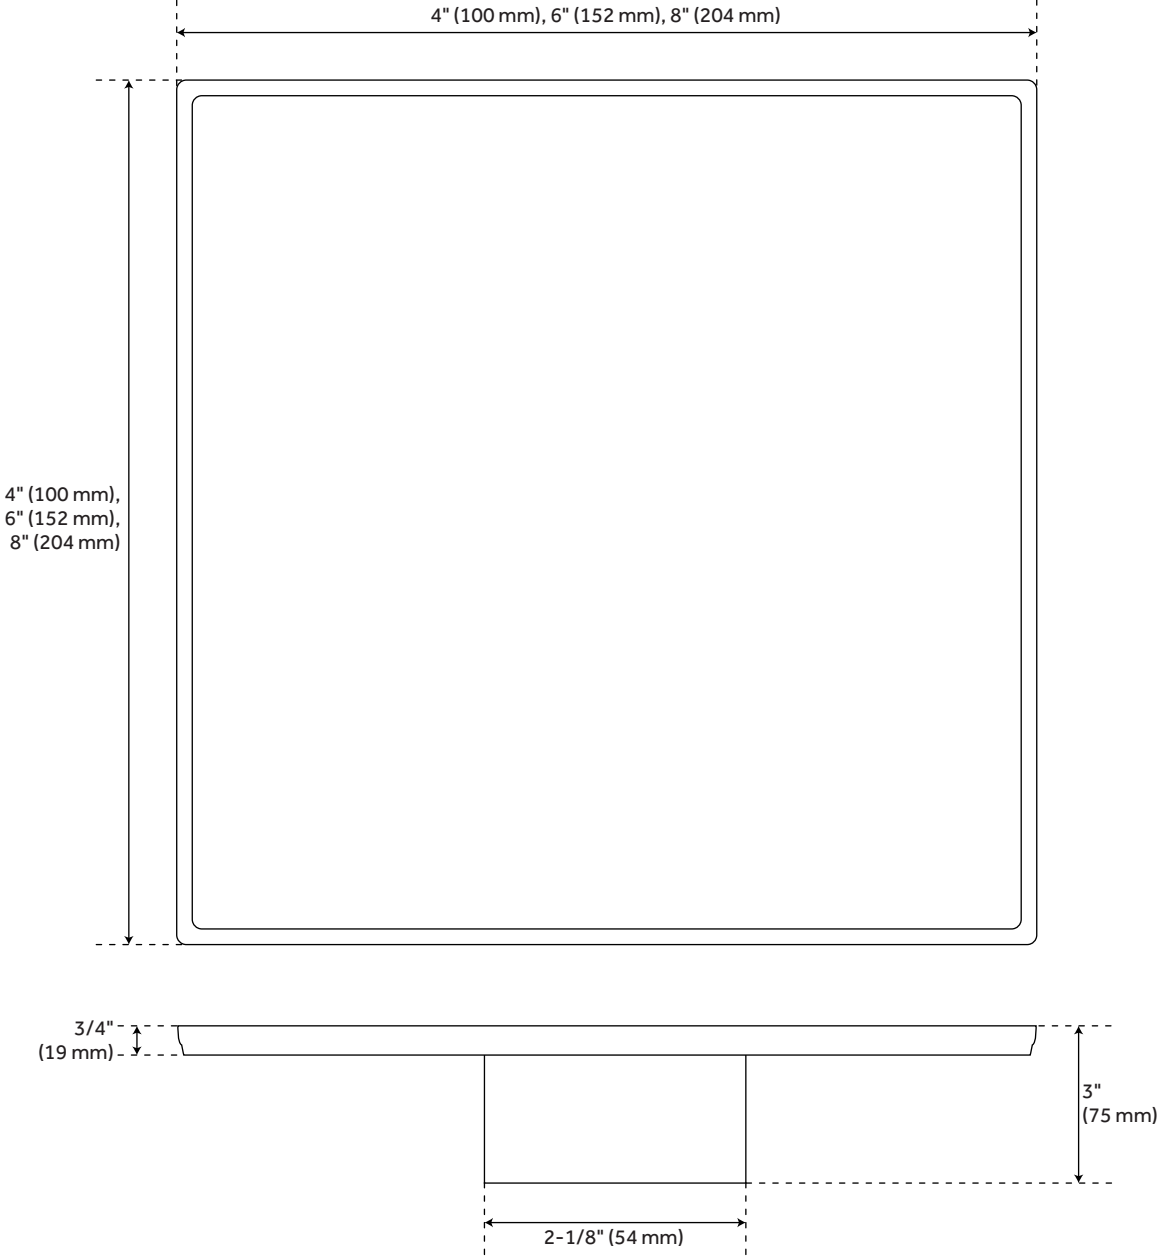

ORTIZ SQUARE SHOWER DRAIN WITH DRAIN FLANGE

SKU: 928030-F

All dimensions and specifications are nominal and may vary. Use actual products for accuracy in critical situations.