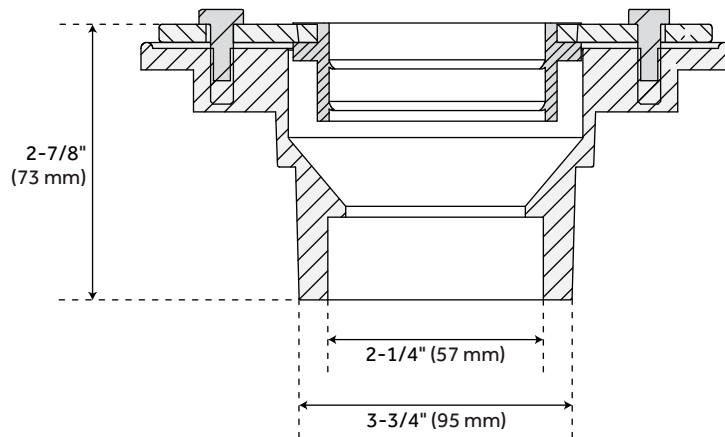

FEATURES

Material: Stainless Steel

Height: 3"

Assembly Required: No

REVISED 3/17/2023

ORTIZ SQUARE SHOWER DRAIN WITH DRAIN FLANGE

SKU: 928030-F

Code: SH406499, SH443356, SH406501, SH443357, SH406503, SH443358, SH406505, SH443359, SH414119, SH443360, SH414129, SH443361, SH415728, SH415729, SH415731

ADDITIONAL FEATURES

- Includes the drain flange and coupling.
- Tapered bottom outlet and removable grate.
- Drain hole measures 2" diameter.
- Product is made of 304 stainless steel.

REVISED 3/17/2023

ORTIZ SQUARE SHOWER DRAIN WITH DRAIN FLANGE

SKU: 928030-F

All dimensions and specifications are nominal and may vary. Use actual products for accuracy in critical situations.

ORTIZ PVC DRAIN FLANGE COUPLING

SKU: 928030-F

All dimensions and specifications are nominal and may vary. Use actual products for accuracy in critical situations.