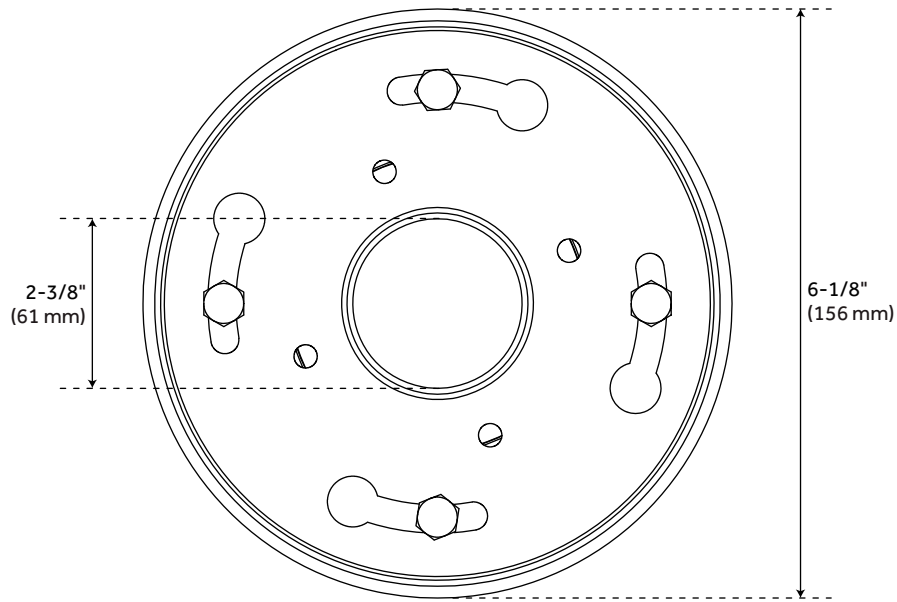

FEATURES

Material: Stainless Steel

Height: 3"

Assembly Required: No

REVISED 3/17/2023

ORTIZ SQUARE SHOWER DRAIN WITH DRAIN FLANGE

SKU: 928030-F

Code: SH406499, SH443356, SH406501, SH443357, SH406503, SH443358, SH406505, SH443359, SH414119, SH443360, SH414129, SH443361, SH415728, SH415729, SH415731

ADDITIONAL FEATURES

- Includes the drain flange and coupling.
- Tapered bottom outlet and removable grate.
- Drain hole measures 2" diameter.
- Product is made of 304 stainless steel.

REVISED 3/17/2023

ORTIZ SQUARE SHOWER DRAIN WITH DRAIN FLANGE

SKU: 928030-F

All dimensions and specifications are nominal and may vary. Use actual products for accuracy in critical situations.

ORTIZ PVC DRAIN FLANGE COUPLING

SKU: 928030-F

All dimensions and specifications are nominal and may vary. Use actual products for accuracy in critical situations.