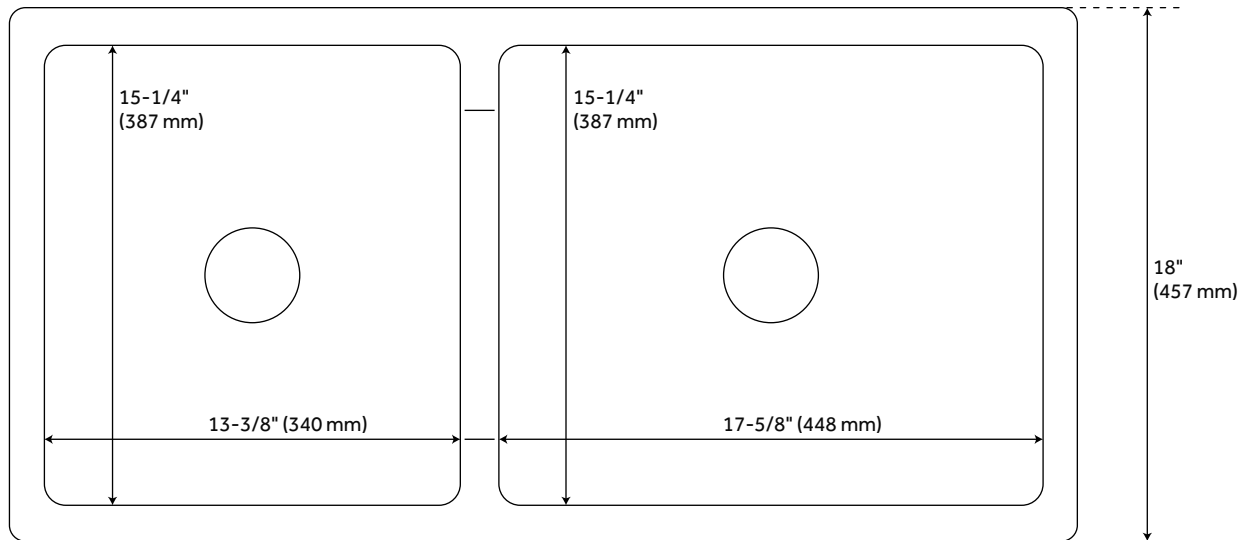

36" RISINGER 60/40 OFFSET BOWL FIRECLAY FARMHOUSE SINK - SMOOTH APRON - BISCUIT

SKU: 928040

All dimensions and specifications are nominal and may vary. Use actual products for accuracy in critical situations.