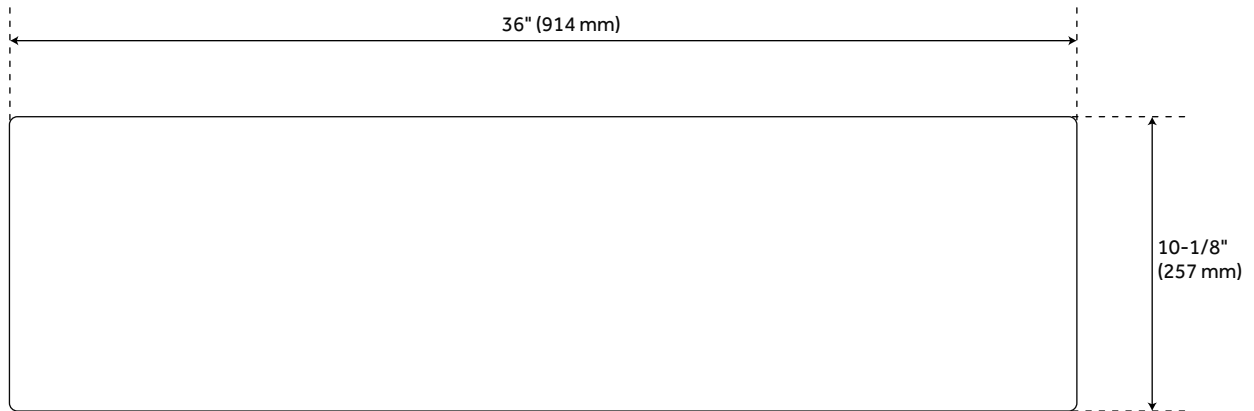

36" RISINGER 60/40 OFFSET BOWL FIRECLAY FARMHOUSE SINK - SMOOTH APRON - BISCUIT

SKU: 928040

All dimensions and specifications are nominal and may vary. Use actual products for accuracy in critical situations.