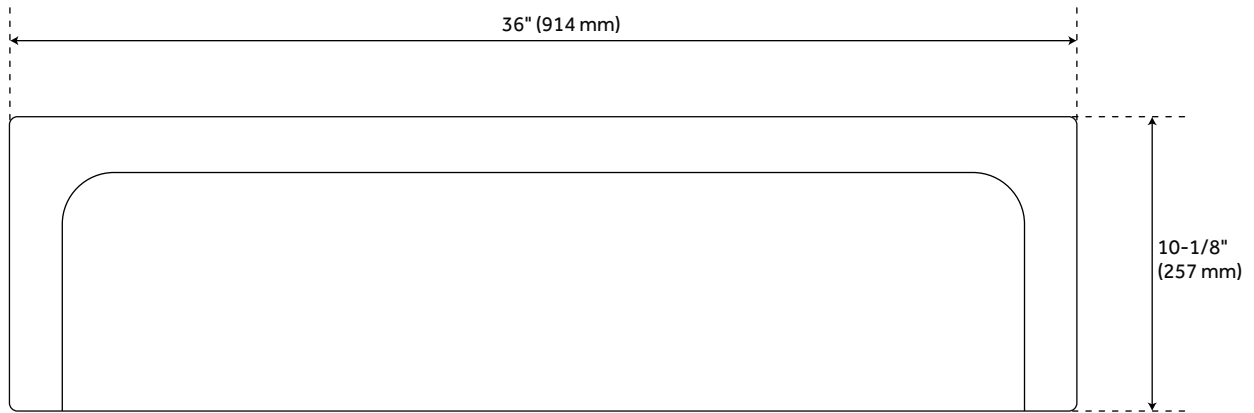

36" RISINGER 60/40 OFFSET BOWL FIRECLAY FARMHOUSE SINK - CASEMENT APRON -BISCUIT

SKU: 928042

All dimensions and specifications are nominal and may vary. Use actual products for accuracy in critical situations.