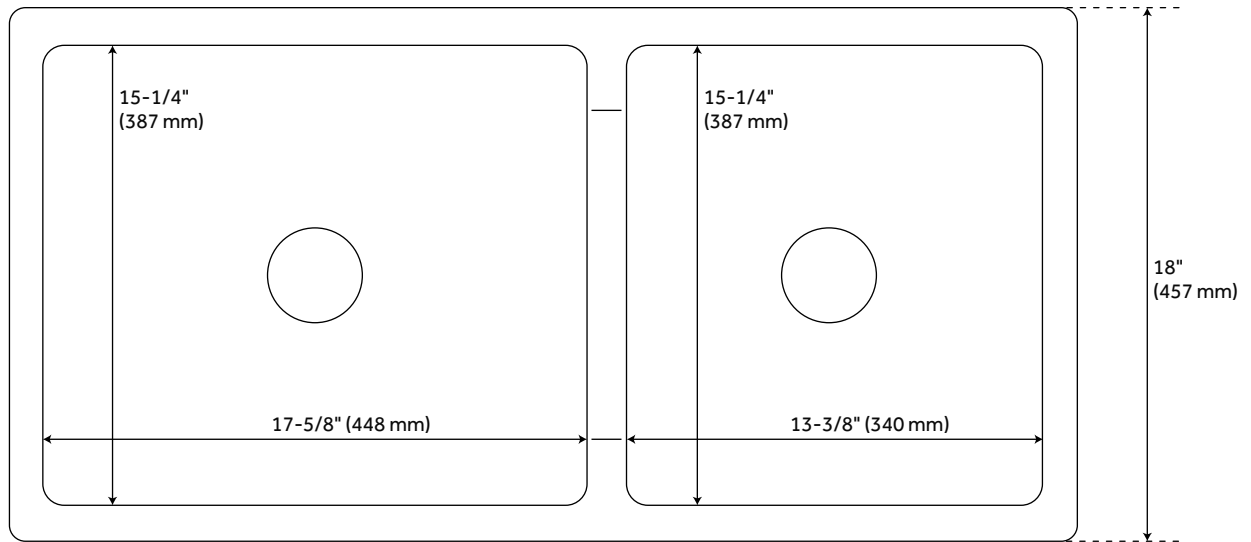

36" RISINGER 60/40 OFFSET BOWL FIRECLAY FARMHOUSE SINK - CASEMENT APRON -BISCUIT

SKU: 928042

All dimensions and specifications are nominal and may vary. Use actual products for accuracy in critical situations.