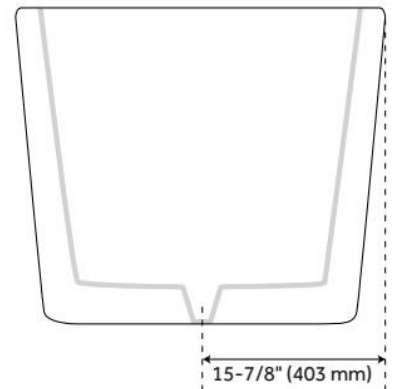

59" LEITH ACRYLIC FREESTANDING TUB

SKU: 928200-59

Code: SH474705, SH480867

REVISED 6/19/2024