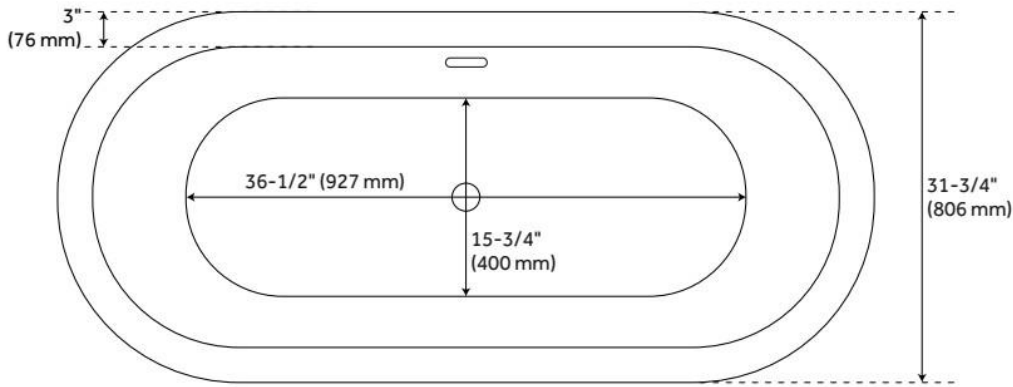

59" LEITH ACRYLIC FREESTANDING TUB

SKU: 928200-59

Code: SH474705, SH480867

REVISED 6/19/2024