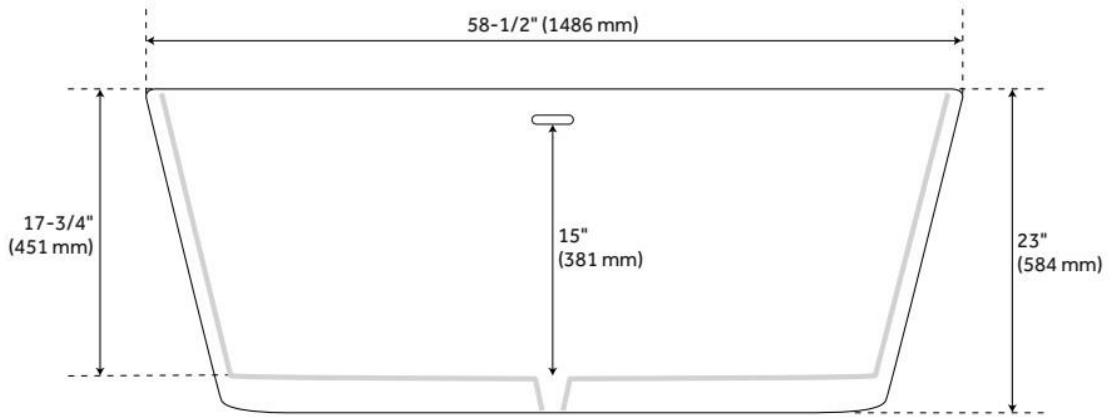

59" LEITH ACRYLIC FREESTANDING TUB

SKU: 928200-59

Code: SH474705, SH480867

REVISED 6/19/2024