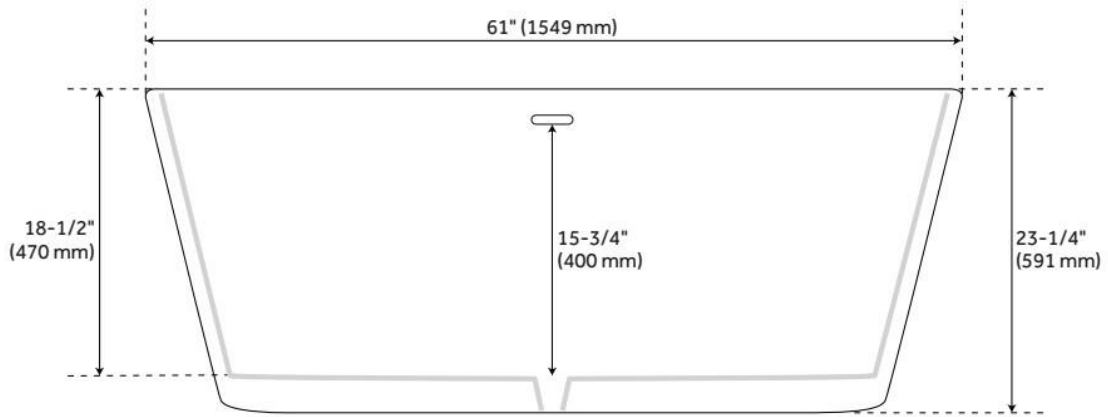

61" LEITH ACRYLIC FREESTANDING TUB

SKU: 928200-61

Code: SH480884, SH474720

REVISED 6/19/2024