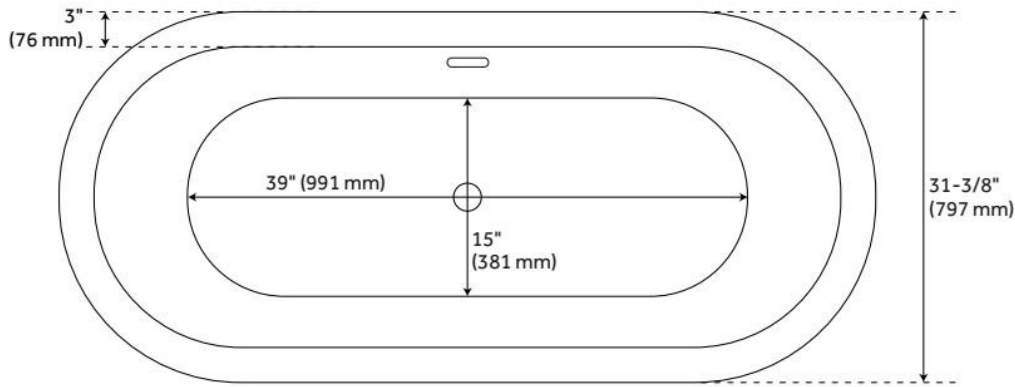

61" LEITH ACRYLIC FREESTANDING TUB

SKU: 928200-61

Code: SH480884, SH474720

REVISED 6/19/2024