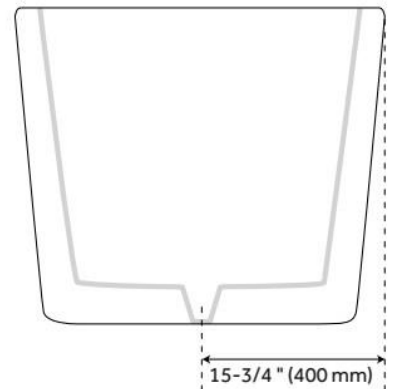

61" LEITH ACRYLIC FREESTANDING TUB

SKU: 928200-61

Code: SH480884, SH474720

REVISED 6/19/2024