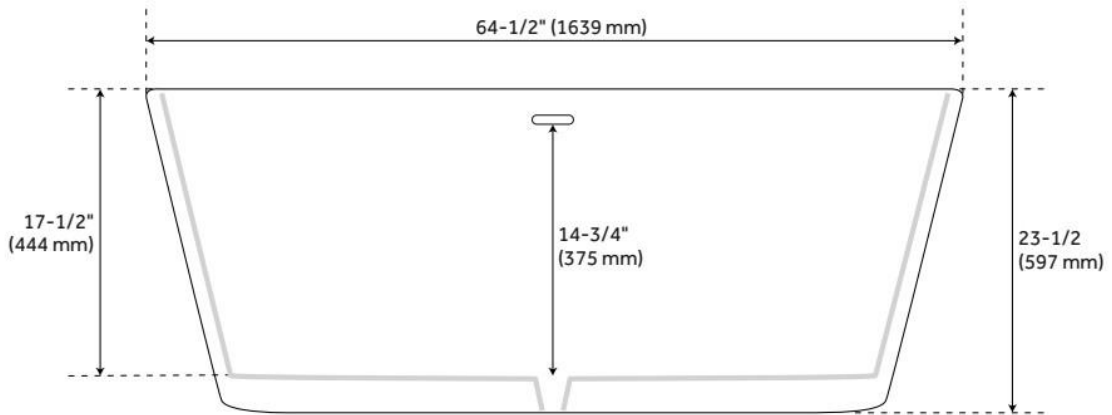

65" LEITH ACRYLIC FREESTANDING TUB

SKU: 928200-65

Code: SH480887, SH474735

REVISED 6/25/2024