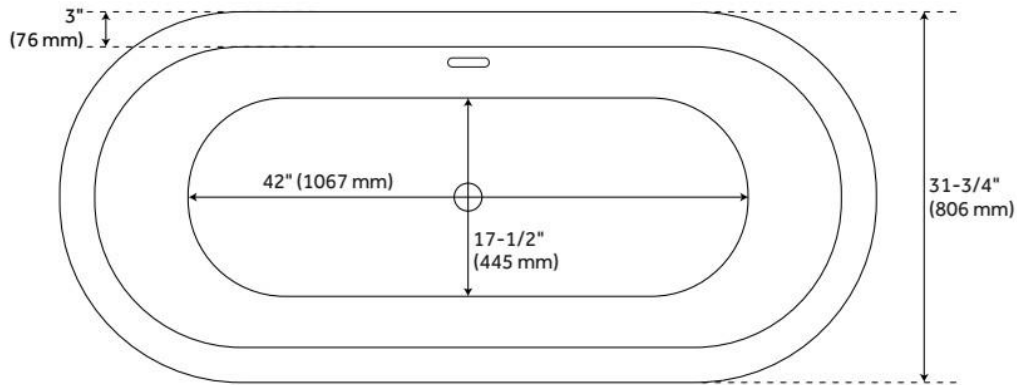

65" LEITH ACRYLIC FREESTANDING TUB

SKU: 928200-65

Code: SH480887, SH474735

REVISED 6/25/2024