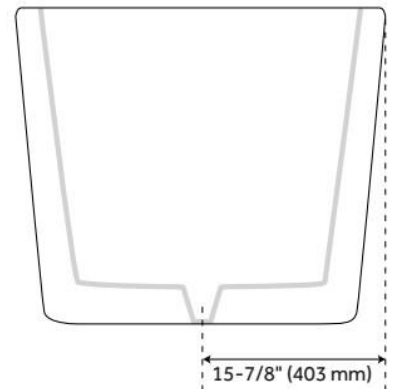

65" LEITH ACRYLIC FREESTANDING TUB

SKU: 928200-65

Code: SH480887, SH474735

REVISED 6/25/2024