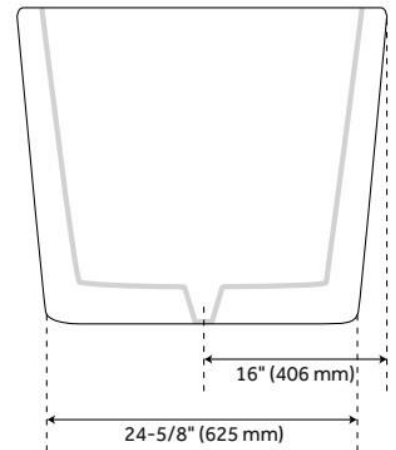

70" LEITH ACRYLIC FREESTANDING TUB

SKU: 928200-70

Code: SH480892, SH474750

REVISED 6/24/2024