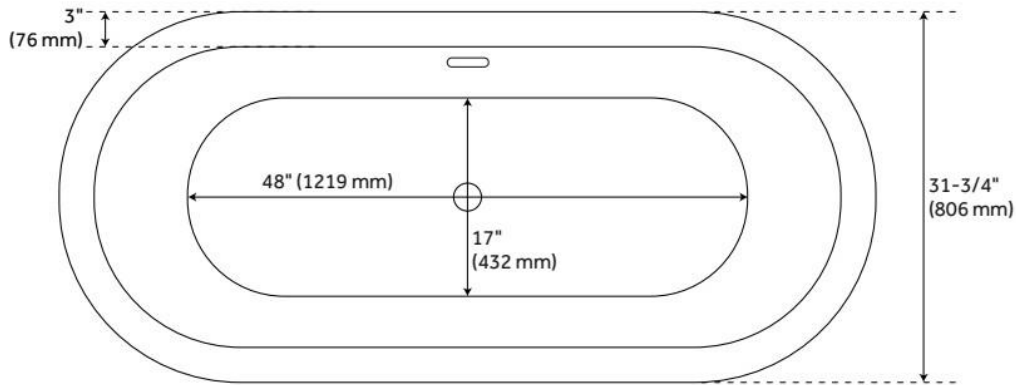

70" LEITH ACRYLIC FREESTANDING TUB

SKU: 928200-70

Code: SH480892, SH474750

REVISED 6/24/2024