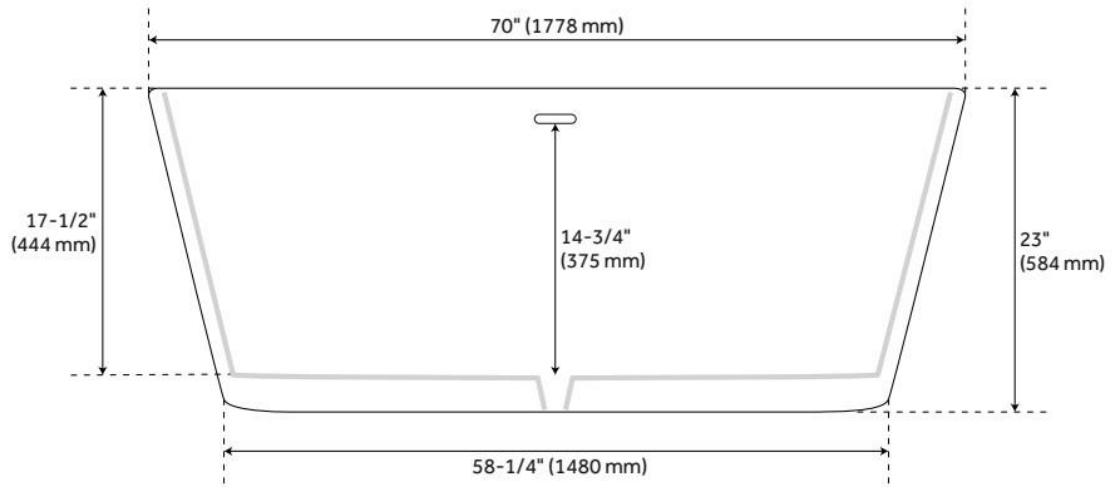

70" LEITH ACRYLIC FREESTANDING TUB

SKU: 928200-70

Code: SH480892, SH474750

REVISED 6/24/2024