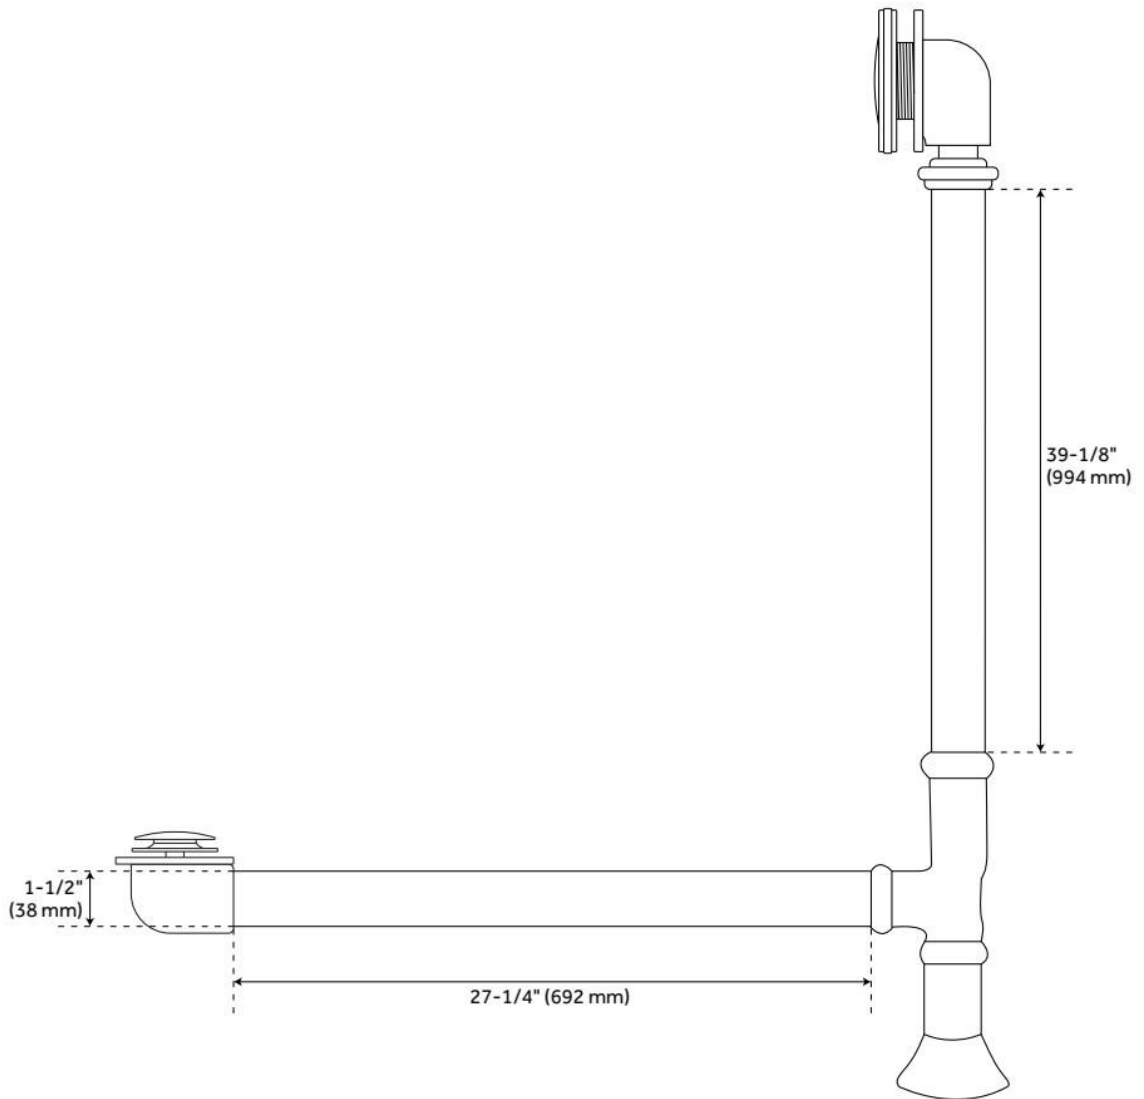

## FEATURES

Tub Material: Copper  
Product Finish: Antique Copper Patina  
Shape: Oval  
Tub Drain Placement: Center  
Drain Included: Optional  
Water Depth to Overflow: 15-1/4"  
Water Capacity (Gallons): 64  
Built-In Adjusters: No  
Tub Weight Uncrated (lbs): 120  
Optional Accessory: 428473

## FEATURES

LISTED ID: 510721, 510720, 510729, 510724

- Product is a Signature Hardware exclusive design.
- Overflow head swivels for use on most tubs, including those with a slanted wall.
- Adjustable overflow can be used on double wall tubs.
- Made from solid brass materials.
- 1-5/16" Thread length dimensions: 27-1/4" L drain pipe, 39-1/8" H overflow pipe. Accommodates tub walls up to 7/8" thick at overflow.
- 2-3/8" thread length dimensions: 27-1/4" L drain pipe, 39-1/8" H overflow pipe. Accommodates tub walls up to 1-3/4" thick at overflow.
- 2-15/16" thread length dimensions: 27-1/4" L drain pipe, 39-1/8" H overflow pipe. Accommodates tub walls up to 2-1/2" thick at overflow.
- 3-11/16" thread length dimensions: 27-1/4" L drain pipe, 39-1/8" H overflow pipe. Accommodates tub walls up to 3-3/8" thick at overflow.
- 4-1/4" thread length dimensions: 27-1/4" L drain pipe, 39-1/8" H overflow pipe. Accommodates tub walls up to 3-3/4" thick at overflow.

# EXTENDED POP-UP TUB DRAIN - SWIVEL HEAD - DAISY WHEEL OVERFLOW - 1-1/2" TUBING

SKU: 946608

Code: SH439810, SH439814, SH438544, SH438550, SH439809, SH439797, SH439791, SH439804, SH439800, SH439818, SH439793, SH438545, SH438546, SH439817, SH439803, SH439799, SH439815, SH439801, SH439792, SH439802, SH439806, SH438547, SH439795, SH439819, SH439811, SH439812, SH438548, SH439808, SH439805, SH439796, SH439794, SH438549, SH439813, SH439807, SH439816