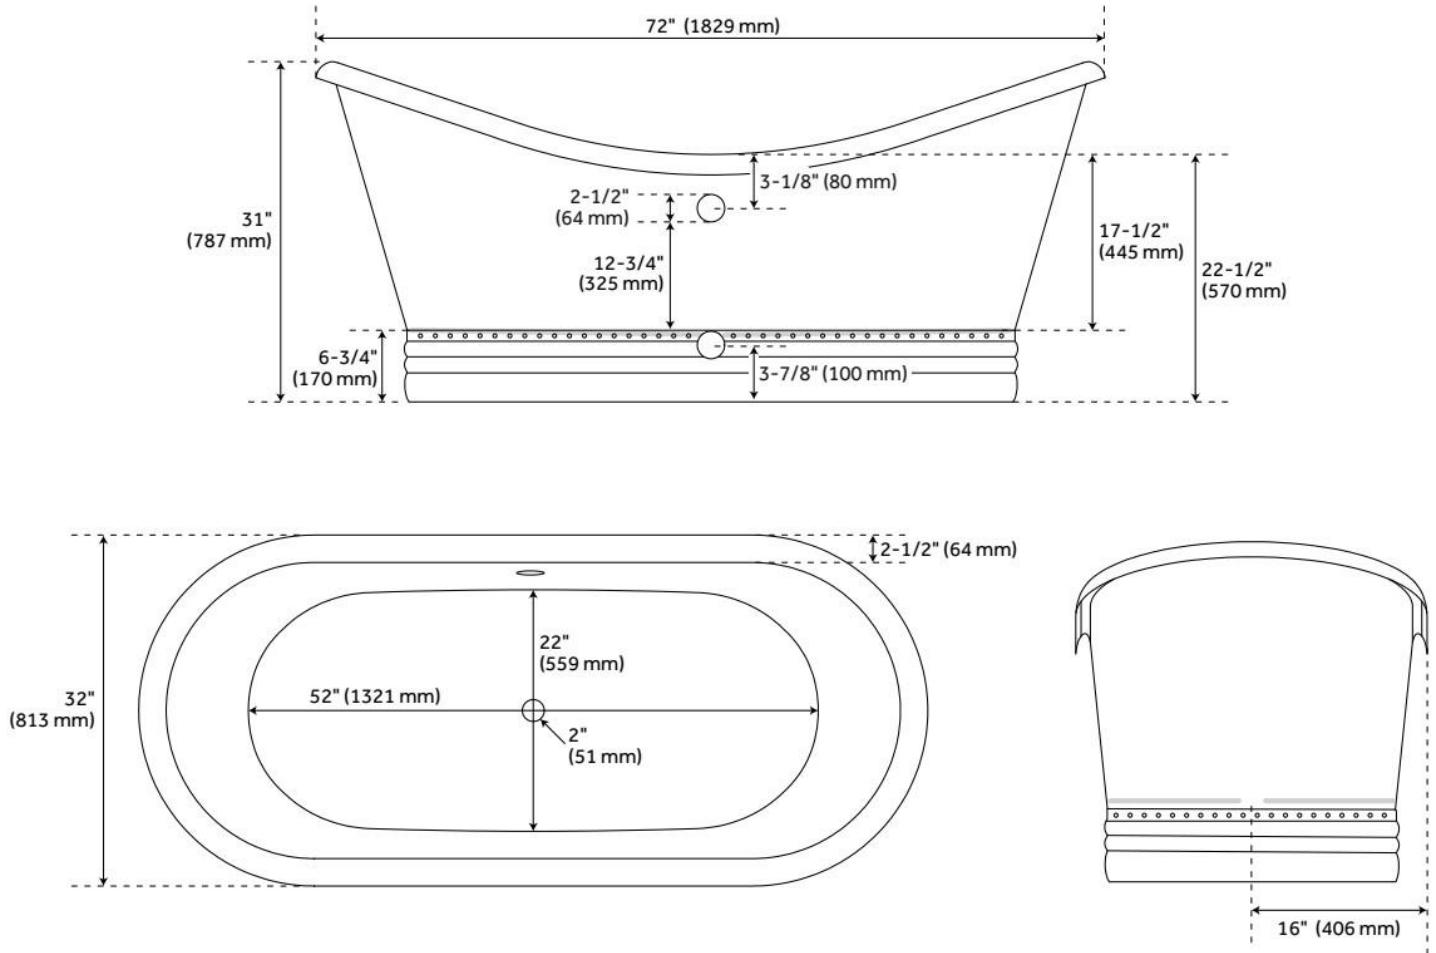

72" PAIGE COPPER DOUBLE-SLIPPER TUB

SKU: 928205-72

Code: SH480173, SH474251, SH474252, SH474253, SH474257

REVISED 6/21/2024