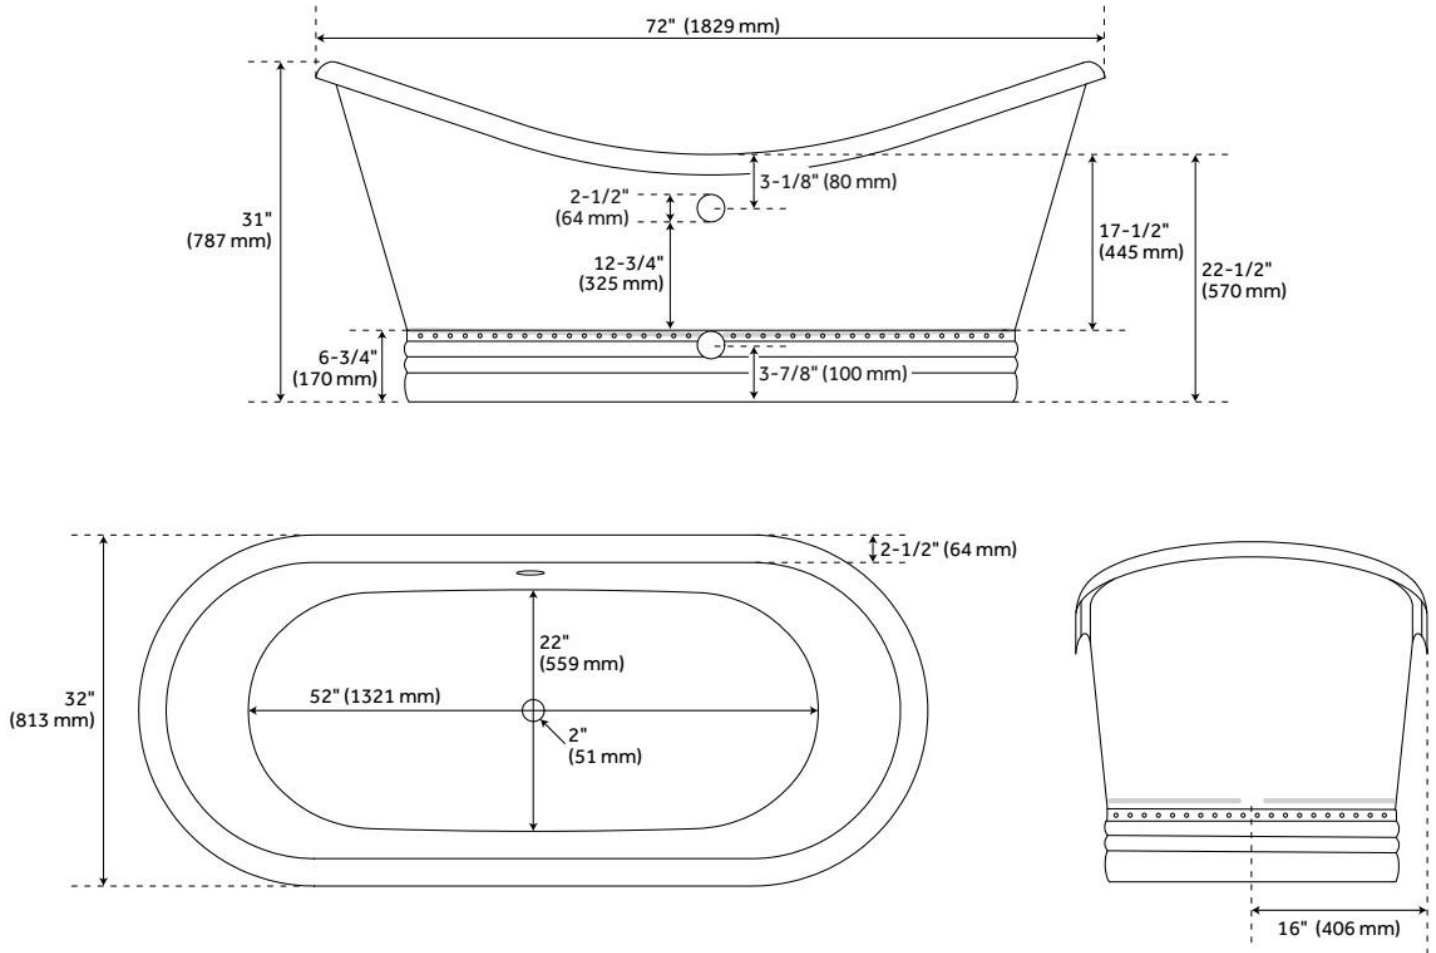

72" PAIGE COPPER DOUBLE-SLIPPER TUB

SKU: 928205-72

Code: SH480173, SH474251, SH474252, SH474253, SH474257

FEATURES

Tub Material: Copper
Product Finish: Antique Copper Patina
Shape: Oval
Tub Drain Placement: Center
Drain Included: Optional
Water Depth to Overflow: 15-1/4"
Water Capacity (Gallons): 64
Built-In Adjusters: No
Tub Weight Uncrated (lbs): 120
Optional Accessory: 428473

ASME A112.18.2/CSA B125.2, CSA B45.12/IAPMO Z402, Massachusetts Accepted, LISTED ID: SHPGCODS7233, SH439080*

ADDITIONAL FEATURES

- Lacquered finish.
- Copper tubs are handmade and therefore unique. Expect slight variations in finish and dimensions (± 1 ”).
- Overflow option includes a Standard overflow which remains open to allow water into the drain.
- To keep the tub in premium condition, it is recommended to not use anything abrasive for bathing or cleaning, including products like Epsom salts, bristle brushes, and harsh soaps.

REVISED 9/16/2025

72" PAIGE COPPER DOUBLE-SLIPPER TUB

SKU: 928205-72

Code: SH480173, SH474251, SH474252, SH474253, SH474257

REVISED 9/16/2025