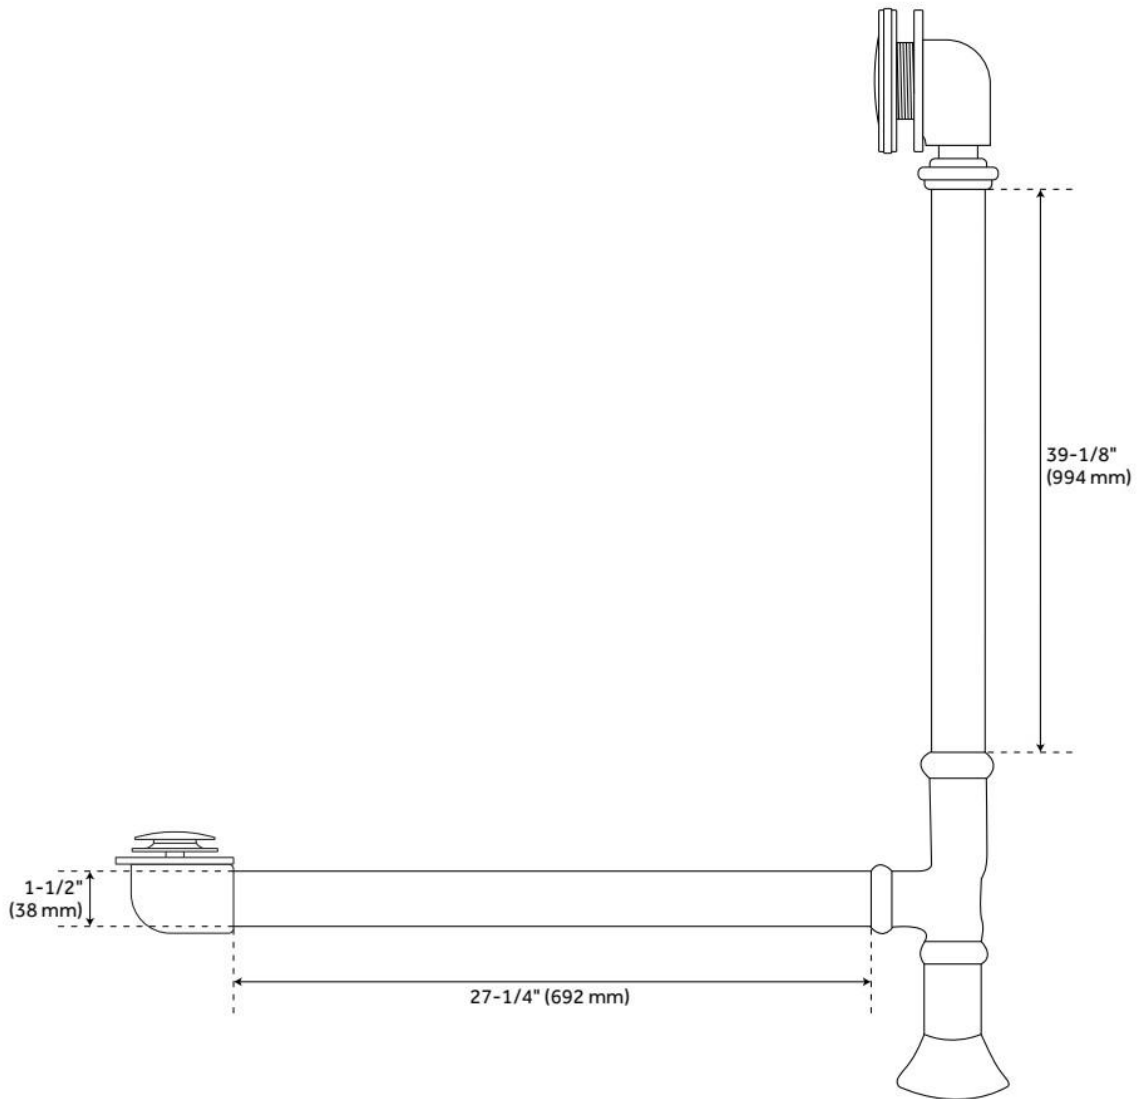

## FEATURES

Tub Material: Copper  
Product Finish: Antique Copper Patina  
Shape: Oval  
Tub Drain Placement: End  
Drain Included: Optional  
Water Depth to Overflow: 12-5/8"  
Water Capacity (Gallons): 45  
Built-In Adjusters: No  
Tub Weight Uncrated (lbs): 100  
Optional Accessory: 428473

## FEATURES

LISTED ID: 510721, 510720, 510729, 510724

- Product is a Signature Hardware exclusive design.
- Overflow head swivels for use on most tubs, including those with a slanted wall.
- Adjustable overflow can be used on double wall tubs.
- Made from solid brass materials.
- 1-5/16" Thread length dimensions: 27-1/4" L drain pipe, 39-1/8" H overflow pipe. Accommodates tub walls up to 7/8" thick at overflow.
- 2-3/8" thread length dimensions: 27-1/4" L drain pipe, 39-1/8" H overflow pipe. Accommodates tub walls up to 1-3/4" thick at overflow.
- 2-15/16" thread length dimensions: 27-1/4" L drain pipe, 39-1/8" H overflow pipe. Accommodates tub walls up to 2-1/2" thick at overflow.
- 3-11/16" thread length dimensions: 27-1/4" L drain pipe, 39-1/8" H overflow pipe. Accommodates tub walls up to 3-3/8" thick at overflow.
- 4-1/4" thread length dimensions: 27-1/4" L drain pipe, 39-1/8" H overflow pipe. Accommodates tub walls up to 3-3/4" thick at overflow.

# EXTENDED POP-UP TUB DRAIN - SWIVEL HEAD - DAISY WHEEL OVERFLOW - 1-1/2" TUBING

SKU: 946608

Code: SH439810, SH439814, SH438544, SH438550, SH439809, SH439797, SH439791, SH439804, SH439800, SH439818, SH439793, SH438545, SH438546, SH439817, SH439803, SH439799, SH439815, SH439801, SH439792, SH439802, SH439806, SH438547, SH439795, SH439819, SH439811, SH439812, SH438548, SH439808, SH439805, SH439796, SH439794, SH438549, SH439813, SH439807, SH439816