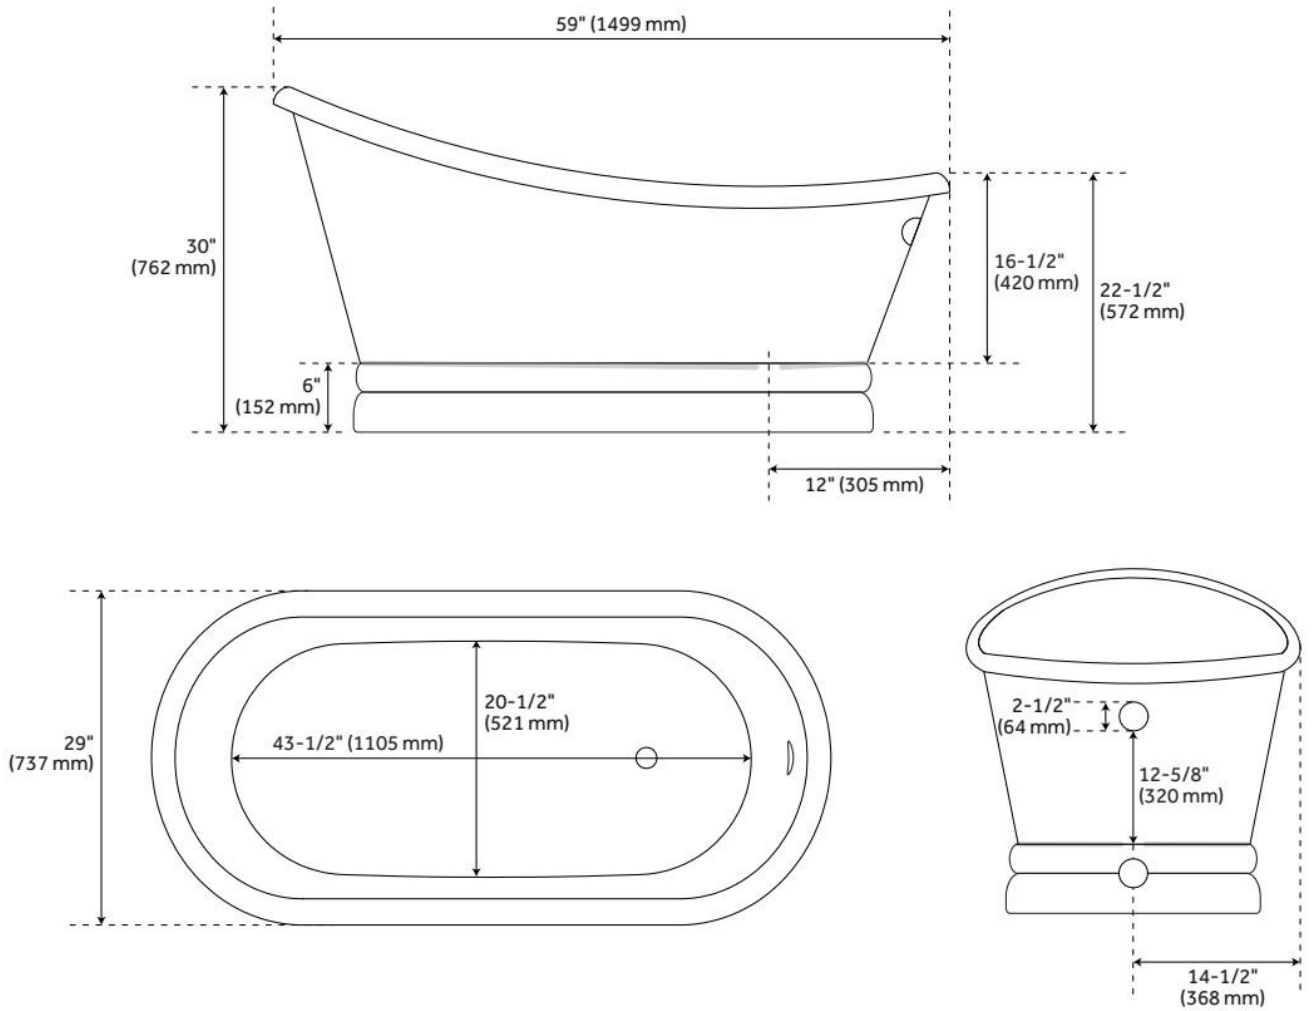

59" PAXTON COPPER SLIPPER PEDESTAL TUB

SKU: 928206-59

Code: SH479977, SH474258, SH474259, SH474260, SH474264

REVISED 6/24/2024