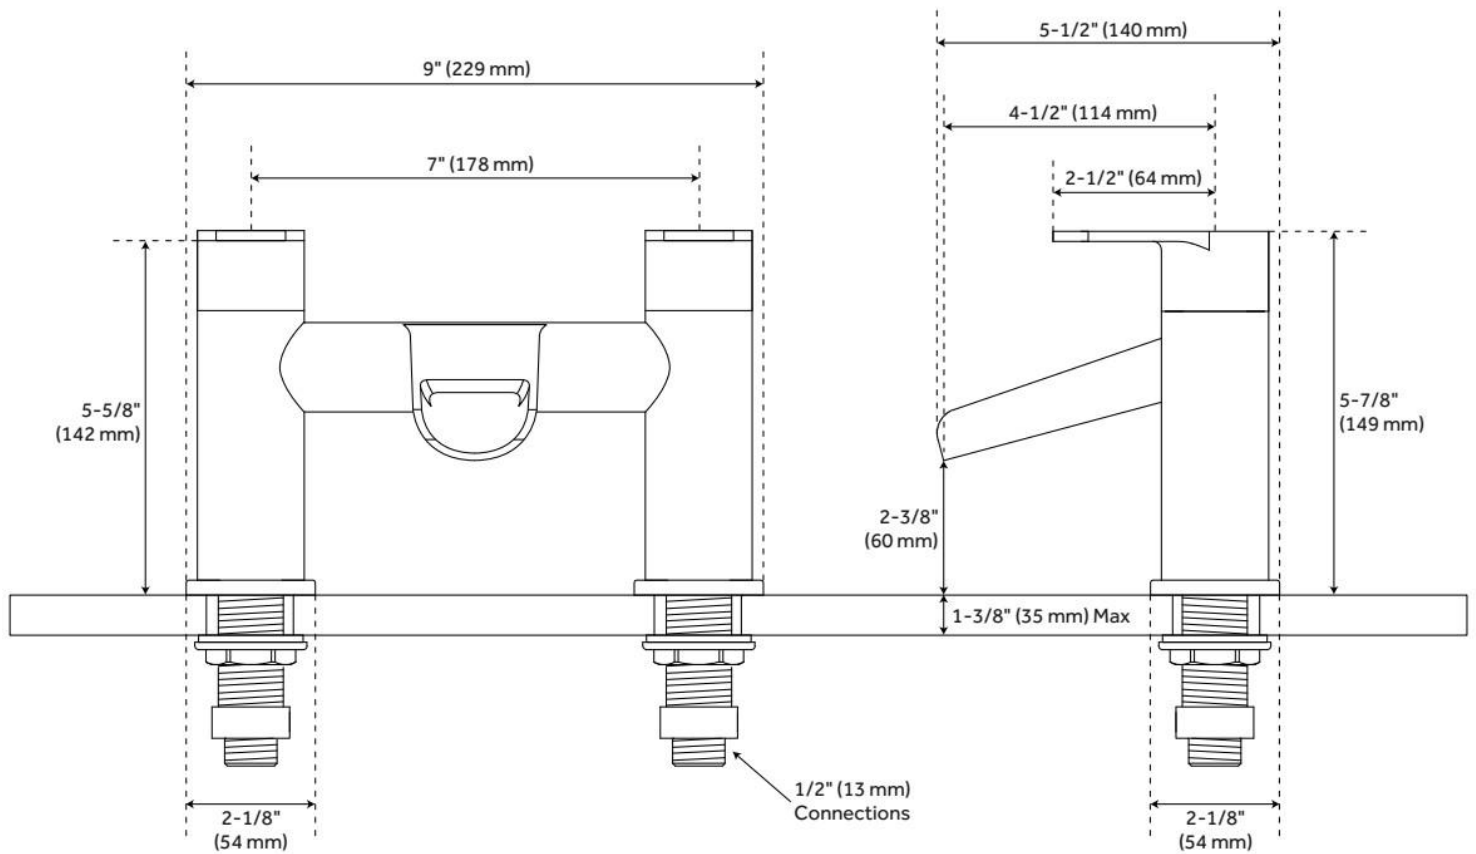

PAGOSA WATERFALL DECK-MOUNT TUB FAUCET

SKU: 928215

Code: SH406718, SH406719

REVISED 5/13/2024