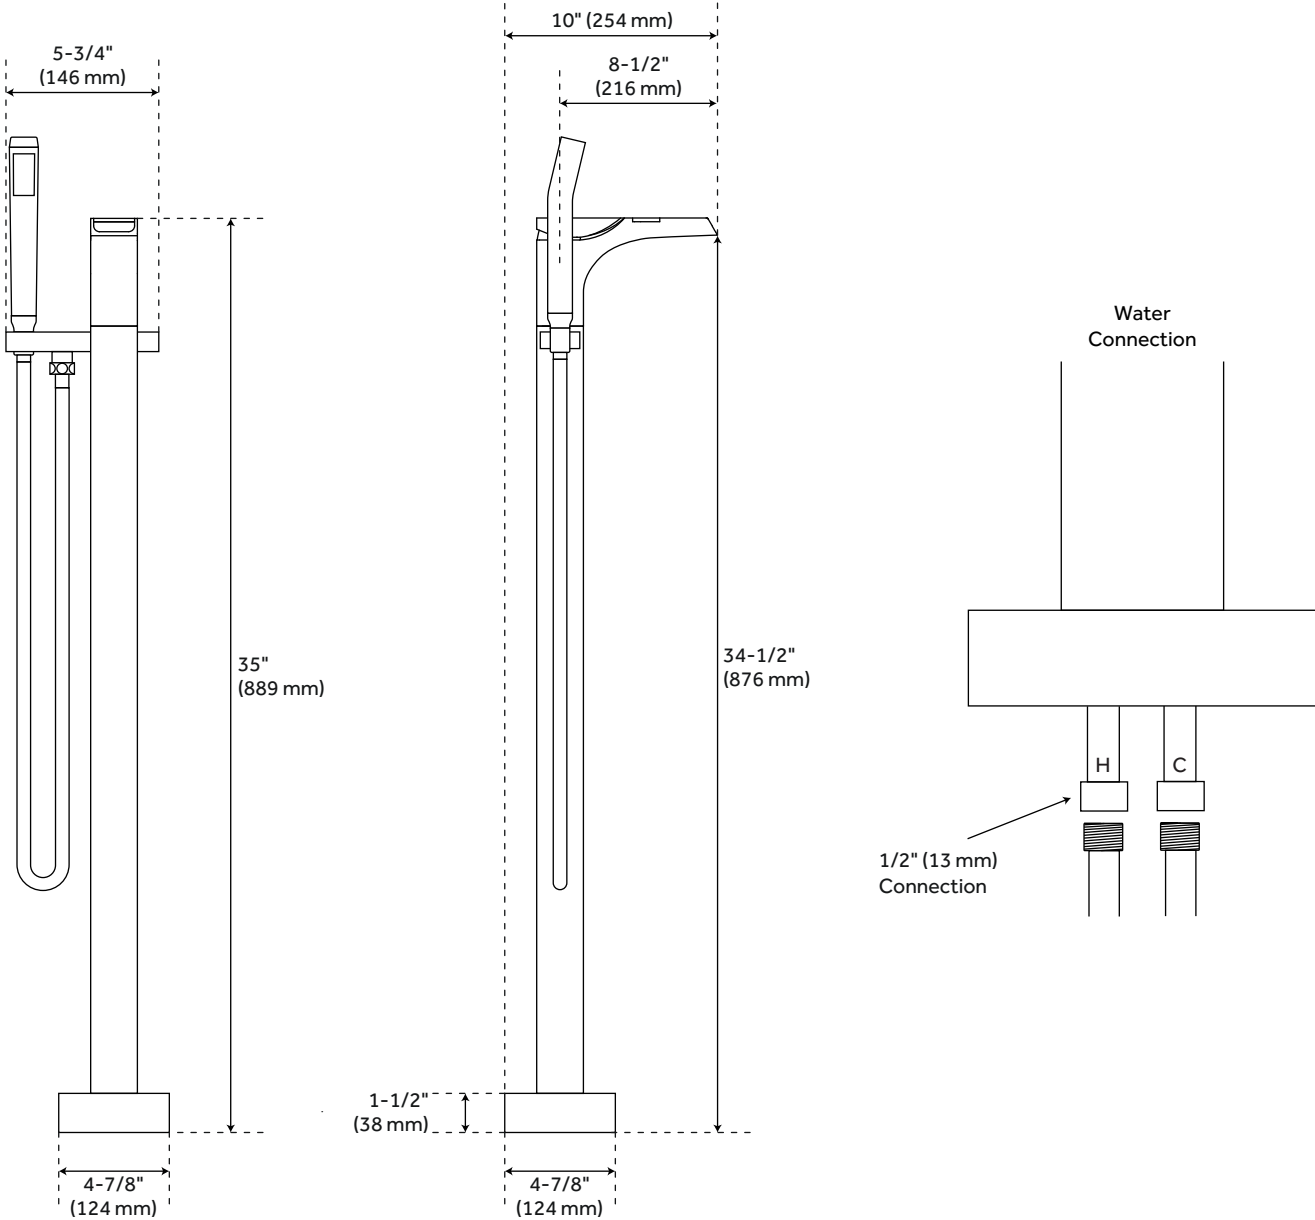

Height: 35"

Faucet Centers: Single-Hole

Drain Included: No

Handle Type: Lever

Hand Shower Hose Length: 59"

Hand Shower Material: Metal

Height To Spout: 34-1/2"

Spout Reach: 8-1/2"

Ceramic Disc Cartridges: Yes

Hot and Cold Indicators: No

Handle Material: Metal

Tub Faucet Material: Metal

Spout Width: 1-7/8"

ASME A112.18.1/CSA B125.1

REVISED 3/17/2023

WILLIS FREESTANDING WATERFALL TUB FAUCET

SKU: 928220

Code: SH406738, SH406739, SH406740

ADDITIONAL FEATURES

- Freestanding design. Mounts to wood or tile floor with included mounting plate.
- 1/2" NPT connection under floor.
- Underfloor access is required for proper installation. Installation on a concrete slab will require cutting and concrete removal.

REVISED 3/17/2023

WILLIS FREESTANDING WATERFALL TUB FAUCET

SKU: 928220

All dimensions and specifications are nominal and may vary. Use actual products for accuracy in critical situations.