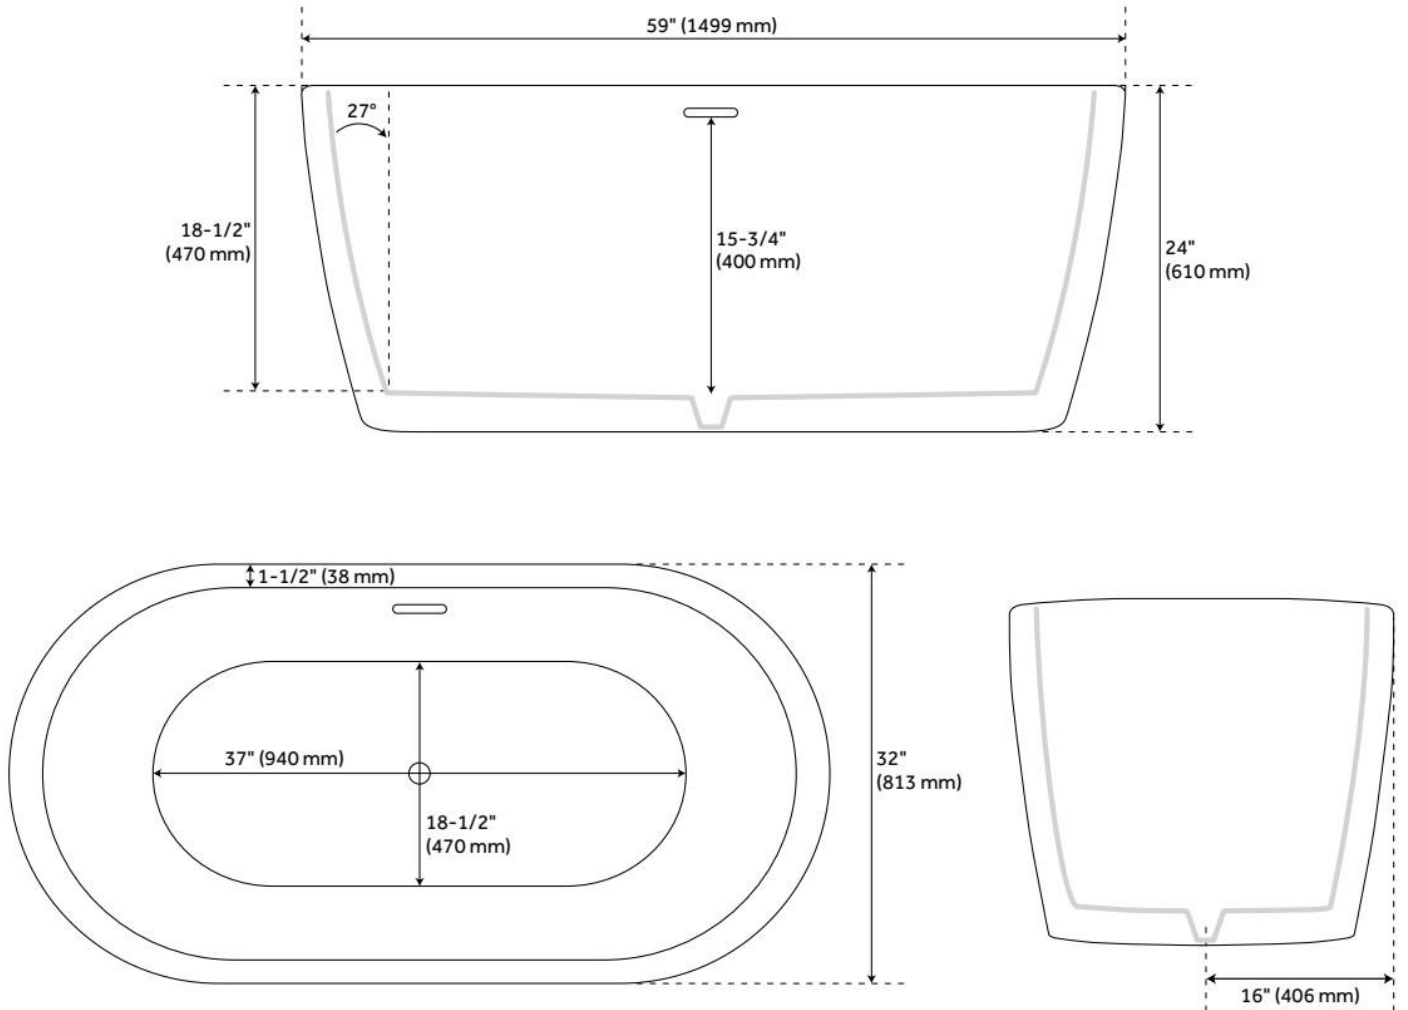

59" EDEN BLACK ACRYLIC FREESTANDING TUB

SKU: 928268-59

Code: SH479967, SH474130

REVISED 6/24/2024