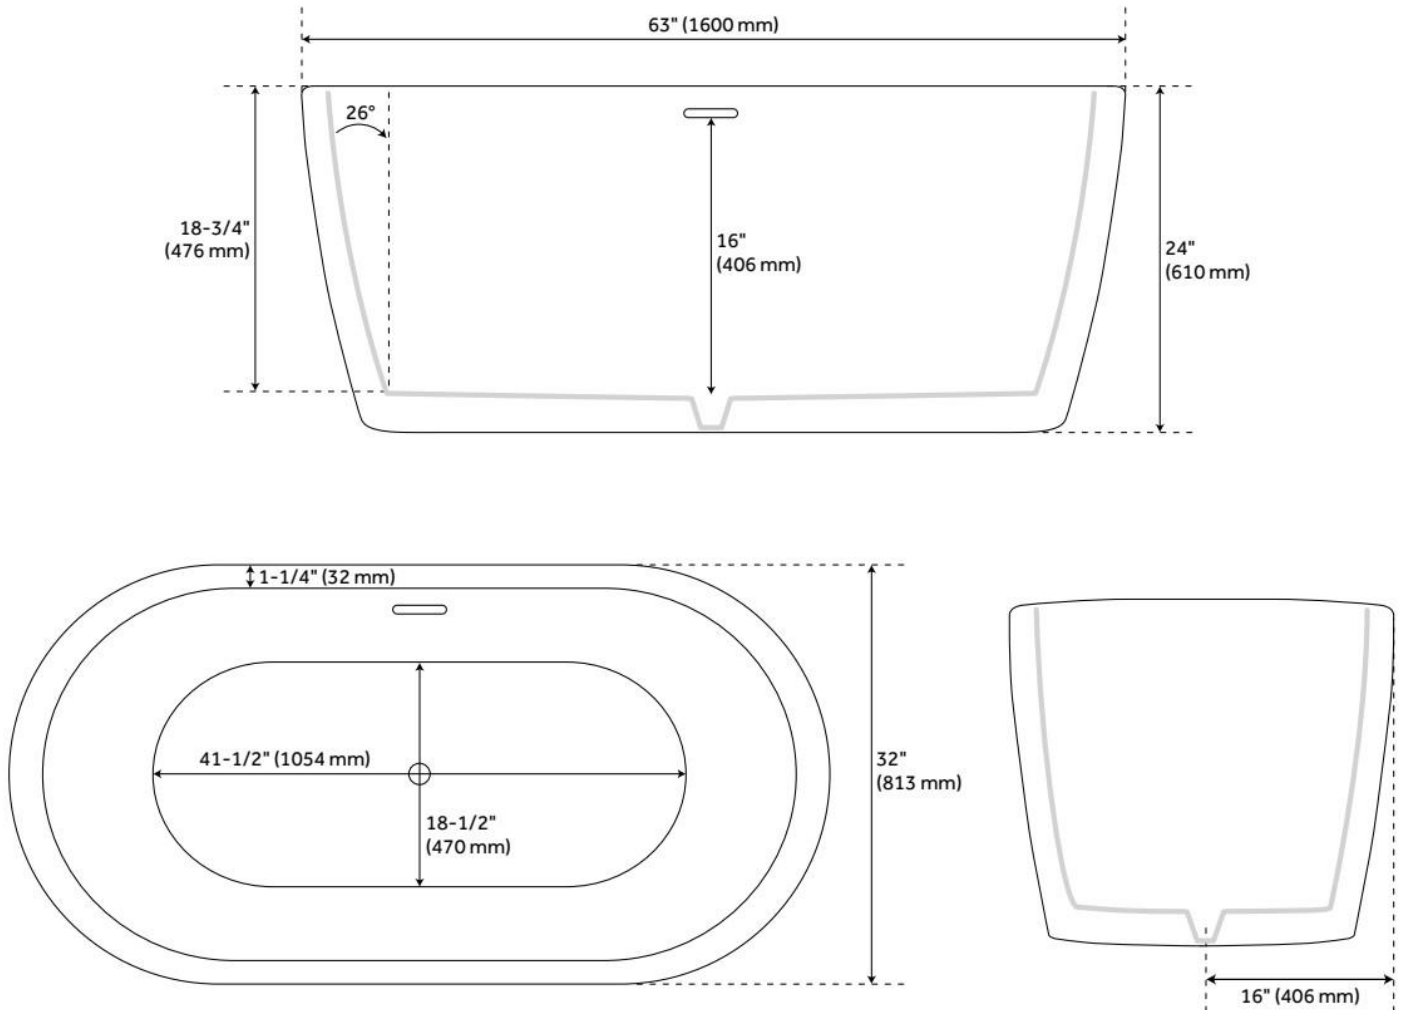

63" EDEN BLACK ACRYLIC FREESTANDING TUB

SKU: 928268-63

Code: SH480879, SH474161

FEATURES

Tub Material: Acrylic
Product Finish: Black
Shape: Oval
Tub Drain Placement: Center
Drain Included: Yes
Water Depth to Overflow: 16"
Water Capacity (Gallons): 54
Built-In Adjusters: Yes
Tub Weight Uncrated (lbs): 106
Optional Accessory: 428473

CSA B45.5/IAPMO Z124, Massachusetts Accepted, LISTED ID: SH112115*

ADDITIONAL FEATURES

- All dimensions are ($\pm 1/2$ ").
- Formed of two acrylic sheets, the air between acting as thermal insulator.
- Insulation option: increases heat retention and prevents condensation due to water and air temperature fluctuations.
- Optional Quick Connect Drop-In Drain Kit Includes:
 - Floor Plate, 1-1/2" PVC Pipe, 2" x 1-1/2" Trap Adapters, 1 Brass Threaded, 1 Brass Unthreaded Tailpiece and Plug.
 - Installs above your subfloor, but underneath your cement floor or tile, so you do not need access below the fixture.

REVISED 6/19/2024

63" EDEN BLACK ACRYLIC FREESTANDING TUB

SKU: 928268-63

Code: SH480879, SH474161

REVISED 6/19/2024