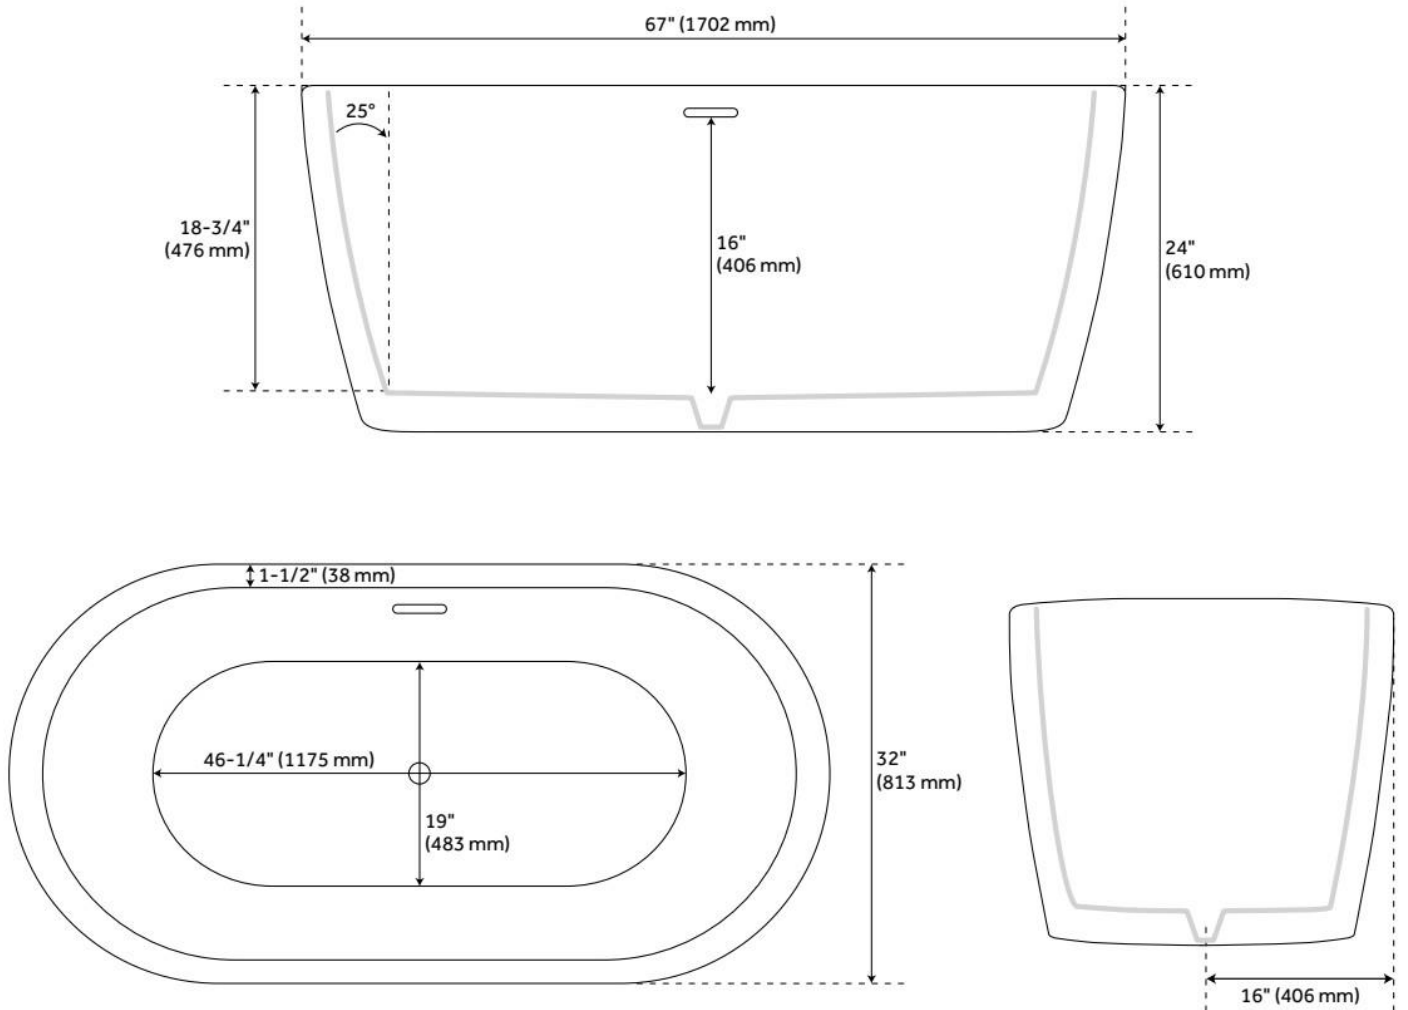

67" EDEN BLACK ACRYLIC FREESTANDING TUB

SKU: 928268-67

Code: SH480888, SH474192

FEATURES

Tub Material: Acrylic
Product Finish: Black
Shape: Oval
Tub Drain Placement: Center
Drain Included: Yes
Water Depth to Overflow: 15-1/4"
Water Capacity (Gallons): 59
Built-In Adjusters: Yes
Tub Weight Uncrated (lbs): 122
Optional Accessory: 428473

CSA B45.5/IAPMO Z124, Massachusetts Accepted, LISTED ID: SH112117*

ADDITIONAL FEATURES

- All dimensions are ($\pm 1/2$ ").
- Formed of two acrylic sheets, the air between acting as thermal insulator.
- Insulation option: increases heat retention and prevents condensation due to water and air temperature fluctuations.
- Optional Quick Connect Drop-In Drain Kit Includes:
 - Floor Plate, 1-1/2" PVC Pipe, 2" x 1-1/2" Trap Adapters, 1 Brass Threaded, 1 Brass Unthreaded Tailpiece and Plug.
 - Installs above your subfloor, but underneath your cement floor or tile, so you do not need access below the fixture.

REVISED 6/18/2024

67" EDEN BLACK ACRYLIC FREESTANDING TUB

SKU: 928268-67

Code: SH480888, SH474192

REVISED 6/18/2024