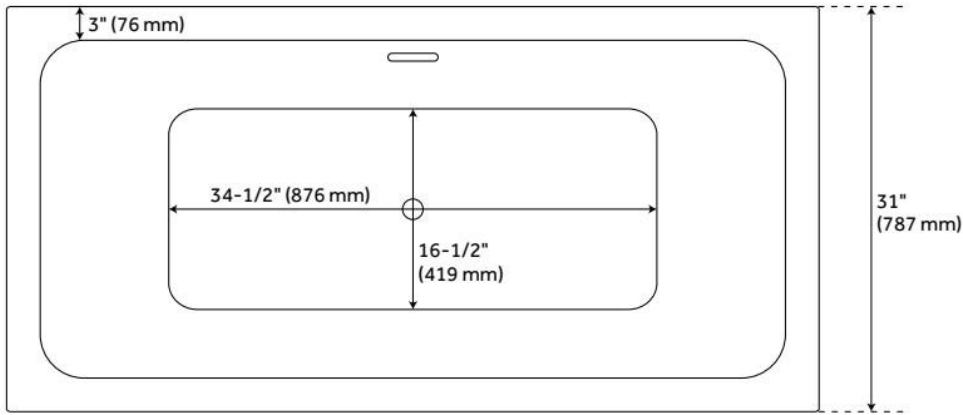

59" LELAND ACRYLIC FREESTANDING TUB

SKU: 928272-59

Code: SH480857, SH484651

REVISED 6/25/2024