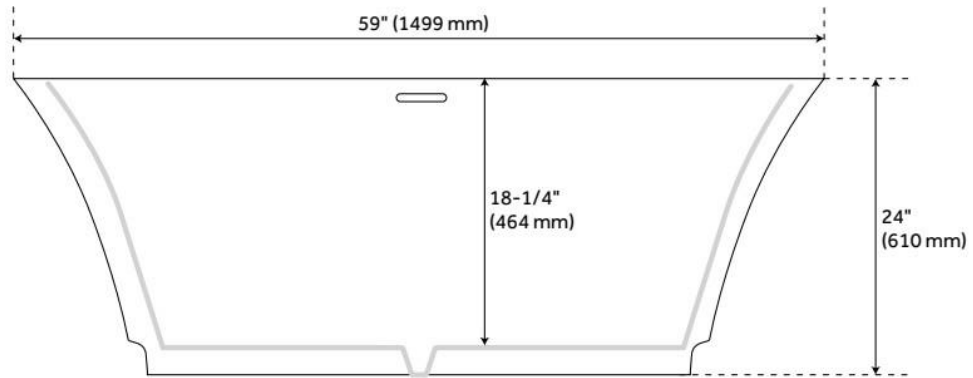

59" LELAND ACRYLIC FREESTANDING TUB

SKU: 928272-59

Code: SH480857, SH484651

REVISED 6/25/2024