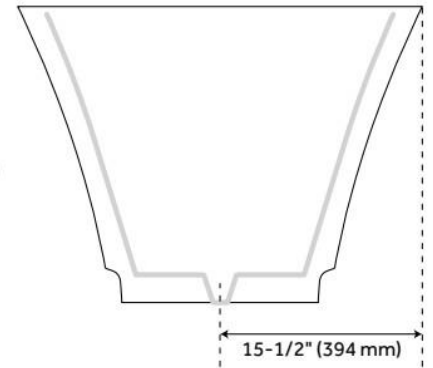

59" LELAND ACRYLIC FREESTANDING TUB

SKU: 928272-59

Code: SH480857, SH484651

REVISED 6/25/2024