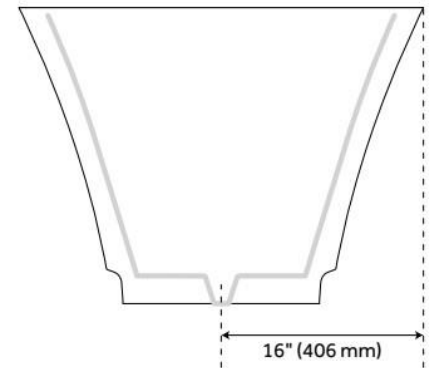

67" LELAND ACRYLIC FREESTANDING TUB

SKU: 928272-67

Code: SH480876, Sh484654

REVISED 6/26/2024