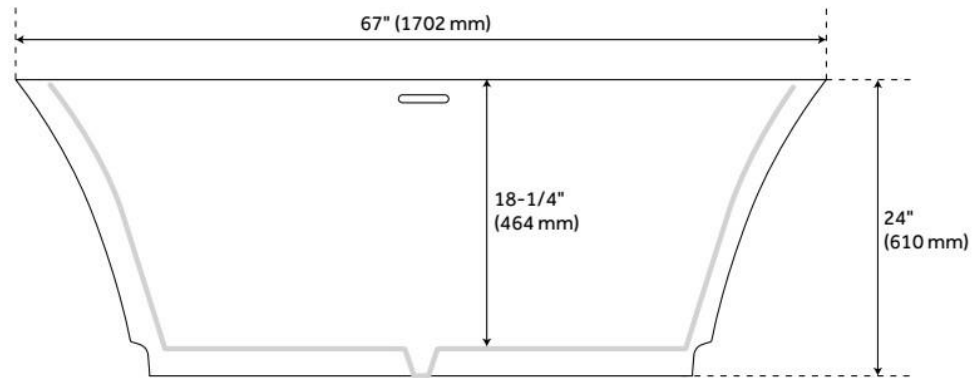

67" LELAND ACRYLIC FREESTANDING TUB

SKU: 928272-67

Code: SH480876, Sh484654

REVISED 6/26/2024