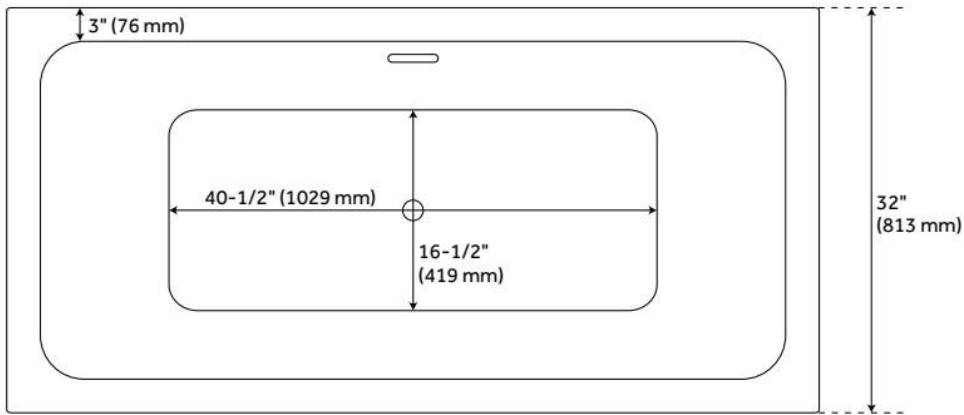

67" LELAND ACRYLIC FREESTANDING TUB

SKU: 928272-67

Code: SH480876, Sh484654

REVISED 6/26/2024