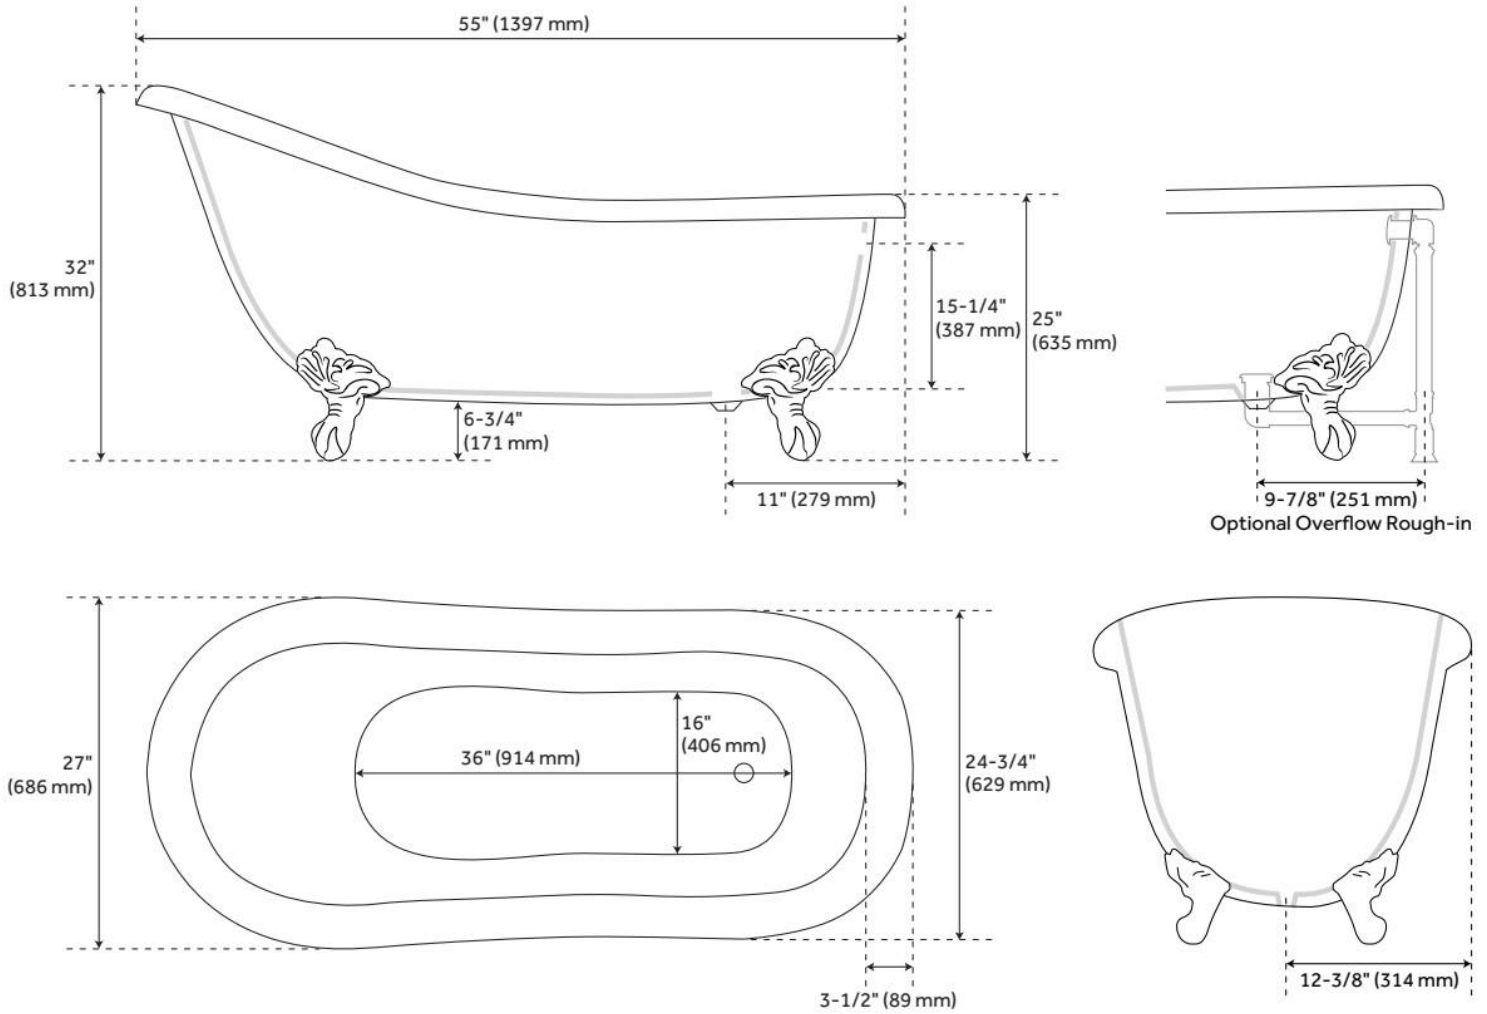

55" ULTRA ACRYLIC SLIPPER CLAWFOOT TUB - ROLL-TOP - IMPERIAL FEET

SKU: 928279-55-RR

Code: SH475811, SH475812, SH475813, SH475814, SH479951, SH479950, SH479949, SH479952

FEATURES

Tub Material: Acrylic
Product Finish: White
Shape: Oval
Tub Drain Placement: End
Drain Included: Optional
Drain and Overflow Finish: No Drain
Water Depth to Overflow: 14-1/4"
Water Capacity (Gallons): 43
Built-In Adjusters: Yes
Tub Weight Uncrated (lbs): 102
Optional Accessory: 428473

LISTED ID: 510724, 510721, SH112030WH

ADDITIONAL FEATURES

- All dimensions are ($\pm 1/2$ ").
- Trim kit includes: Pop-Up Drain, matching drain cover, decorative tailpiece, and overflow plate.
- Installs above your subfloor, but underneath your cement floor or tile, so you do not need access below the fixture.

REVISED 6/24/2024

55" ULTRA ACRYLIC SLIPPER CLAWFOOT TUB - ROLL-TOP - IMPERIAL FEET

SKU: 928279-55-RR

Code: SH475811, SH475812, SH475813, SH475814, SH479951, SH479950, SH479949, SH479952

REVISED 6/24/2024

FEATURES

LISTED ID: 510721, 510720, 510729, 510724

- Product is a Signature Hardware exclusive design.
- Overflow head swivels for use on most tubs, including those with a slanted wall.
- Adjustable overflow can be used on double wall tubs.
- Made from solid brass materials.
- 1-5/16" Thread length dimensions: 27-1/4" L drain pipe, 39-1/8" H overflow pipe. Accommodates tub walls up to 7/8" thick at overflow.
- 2-3/8" thread length dimensions: 27-1/4" L drain pipe, 39-1/8" H overflow pipe. Accommodates tub walls up to 1-3/4" thick at overflow.
- 2-15/16" thread length dimensions: 27-1/4" L drain pipe, 39-1/8" H overflow pipe. Accommodates tub walls up to 2-1/2" thick at overflow.
- 3-11/16" thread length dimensions: 27-1/4" L drain pipe, 39-1/8" H overflow pipe. Accommodates tub walls up to 3-3/8" thick at overflow.
- 4-1/4" thread length dimensions: 27-1/4" L drain pipe, 39-1/8" H overflow pipe. Accommodates tub walls up to 3-3/4" thick at overflow.