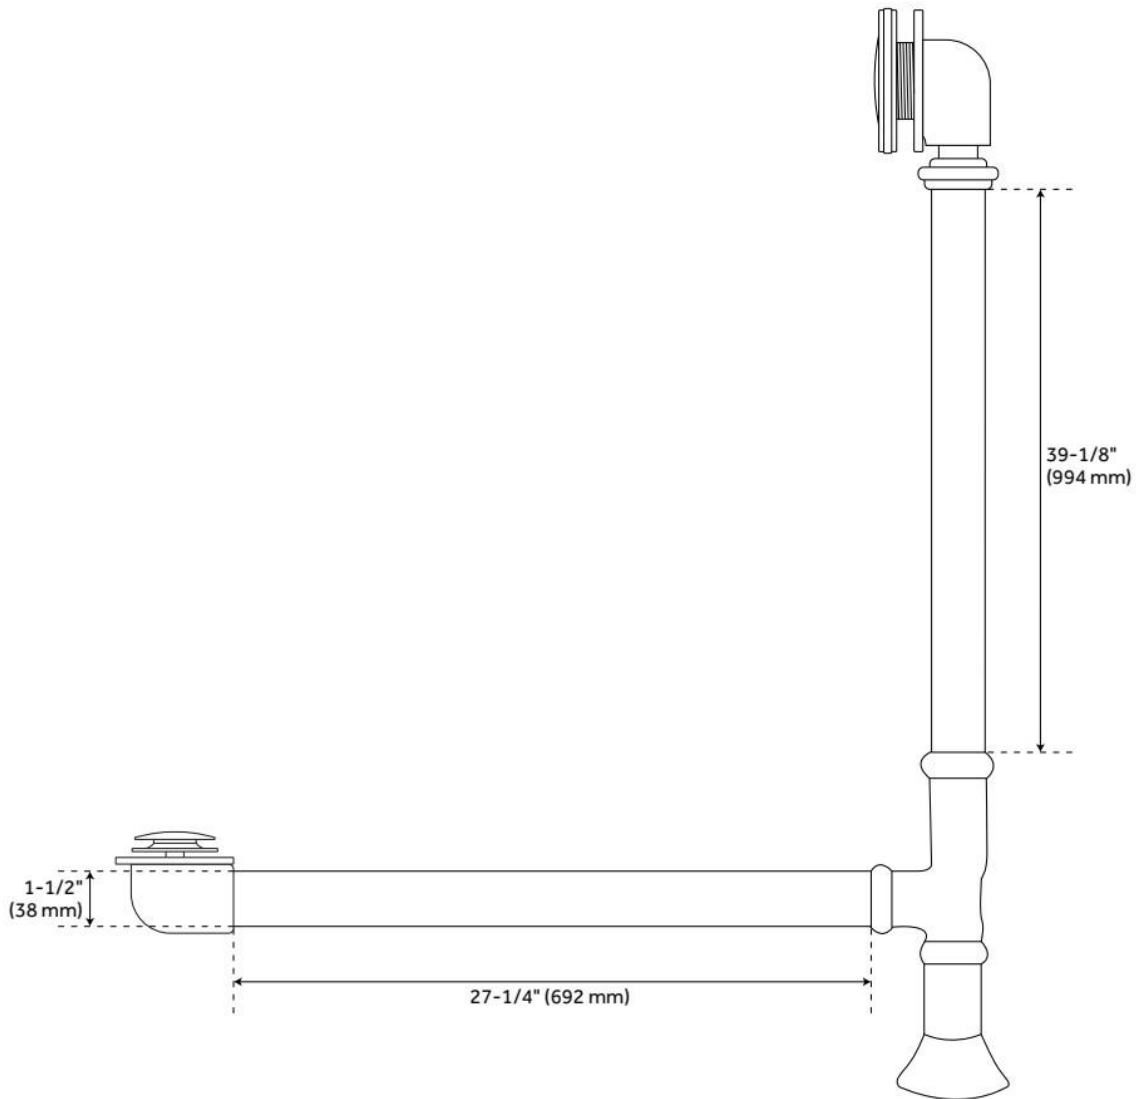

LISTED ID: 510724, 510721, SH112030WH

ADDITIONAL FEATURES

- All dimensions are ($\pm 1/2$ ").
- Trim kit includes: Pop-Up Drain, matching drain cover, decorative tailpiece, and overflow plate.
- Installs above your subfloor, but underneath your cement floor or tile, so you do not need access below the fixture.

FEATURES

LISTED ID: 510721, 510720, 510729, 510724

- Product is a Signature Hardware exclusive design.
- Overflow head swivels for use on most tubs, including those with a slanted wall.
- Adjustable overflow can be used on double wall tubs.
- Made from solid brass materials.
- 1-5/16" Thread length dimensions: 27-1/4" L drain pipe, 39-1/8" H overflow pipe. Accommodates tub walls up to 7/8" thick at overflow.
- 2-3/8" thread length dimensions: 27-1/4" L drain pipe, 39-1/8" H overflow pipe. Accommodates tub walls up to 1-3/4" thick at overflow.
- 2-15/16" thread length dimensions: 27-1/4" L drain pipe, 39-1/8" H overflow pipe. Accommodates tub walls up to 2-1/2" thick at overflow.
- 3-11/16" thread length dimensions: 27-1/4" L drain pipe, 39-1/8" H overflow pipe. Accommodates tub walls up to 3-3/8" thick at overflow.
- 4-1/4" thread length dimensions: 27-1/4" L drain pipe, 39-1/8" H overflow pipe. Accommodates tub walls up to 3-3/4" thick at overflow.

REVISED 6/17/2024

EXTENDED POP-UP TUB DRAIN - SWIVEL HEAD - DAISY WHEEL OVERFLOW - 1-1/2" TUBING

SKU: 946608

Code: SH439810, SH439814, SH438544, SH438550, SH439809, SH439797, SH439791, SH439804, SH439800, SH439818, SH439793, SH438545, SH438546, SH439817, SH439803, SH439799, SH439815, SH439801, SH439792, SH439802, SH439806, SH438547, SH439795, SH439819, SH439811, SH439812, SH438548, SH439808, SH439805, SH439796, SH439794, SH438549, SH439813, SH439807, SH439816