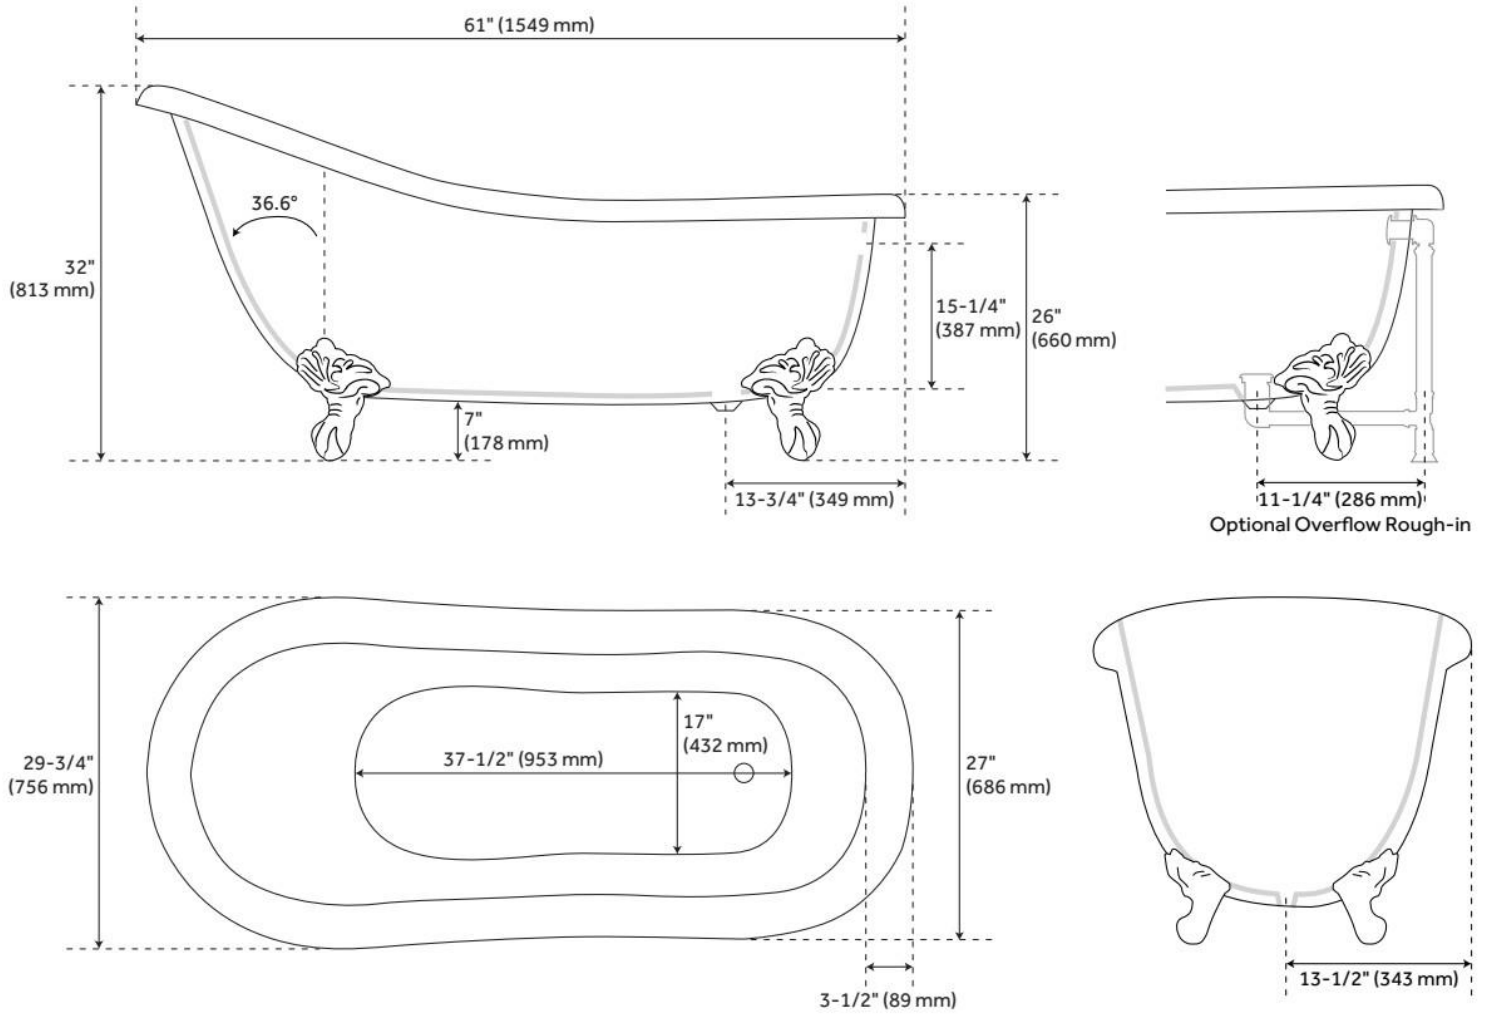

61" ULTRA ACRYLIC SLIPPER CLAWFOOT TUB - ROLL TOP - IMPERIAL FEET

SKU: 928279-61-RR

Code: SH475938, SH475939, SH475940, SH475941, SH480005, SH480004, SH480003, SH480006

FEATURES

Tub Material: Acrylic
Product Finish: White
Shape: Oval
Tub Drain Placement: End
Drain Included: Optional
Water Depth to Overflow: 15-1/4"
Water Capacity (Gallons): 45
Built-In Adjusters: Yes
Tub Weight Uncrated (lbs): 111
Optional Accessory: 428473

LISTED ID: 510724, 510721, SH112097WH

ADDITIONAL FEATURES

- Overflow Drain will include: Extended Pop-Up Drain with Swivel Head, a Daisy Wheel overflow, which remain open to allow water into the drain.
- If drain is selected, the drain finish will match the feet.
- Formed of two acrylic sheets, partially filled with fiberglass and resin for added durability.

REVISED 6/28/2024

61" ULTRA ACRYLIC SLIPPER CLAWFOOT TUB - ROLL TOP - IMPERIAL FEET

SKU: 928279-61-RR

Code: SH475938, SH475939, SH475940, SH475941, SH480005, SH480004, SH480003, SH480006

REVISED 6/28/2024