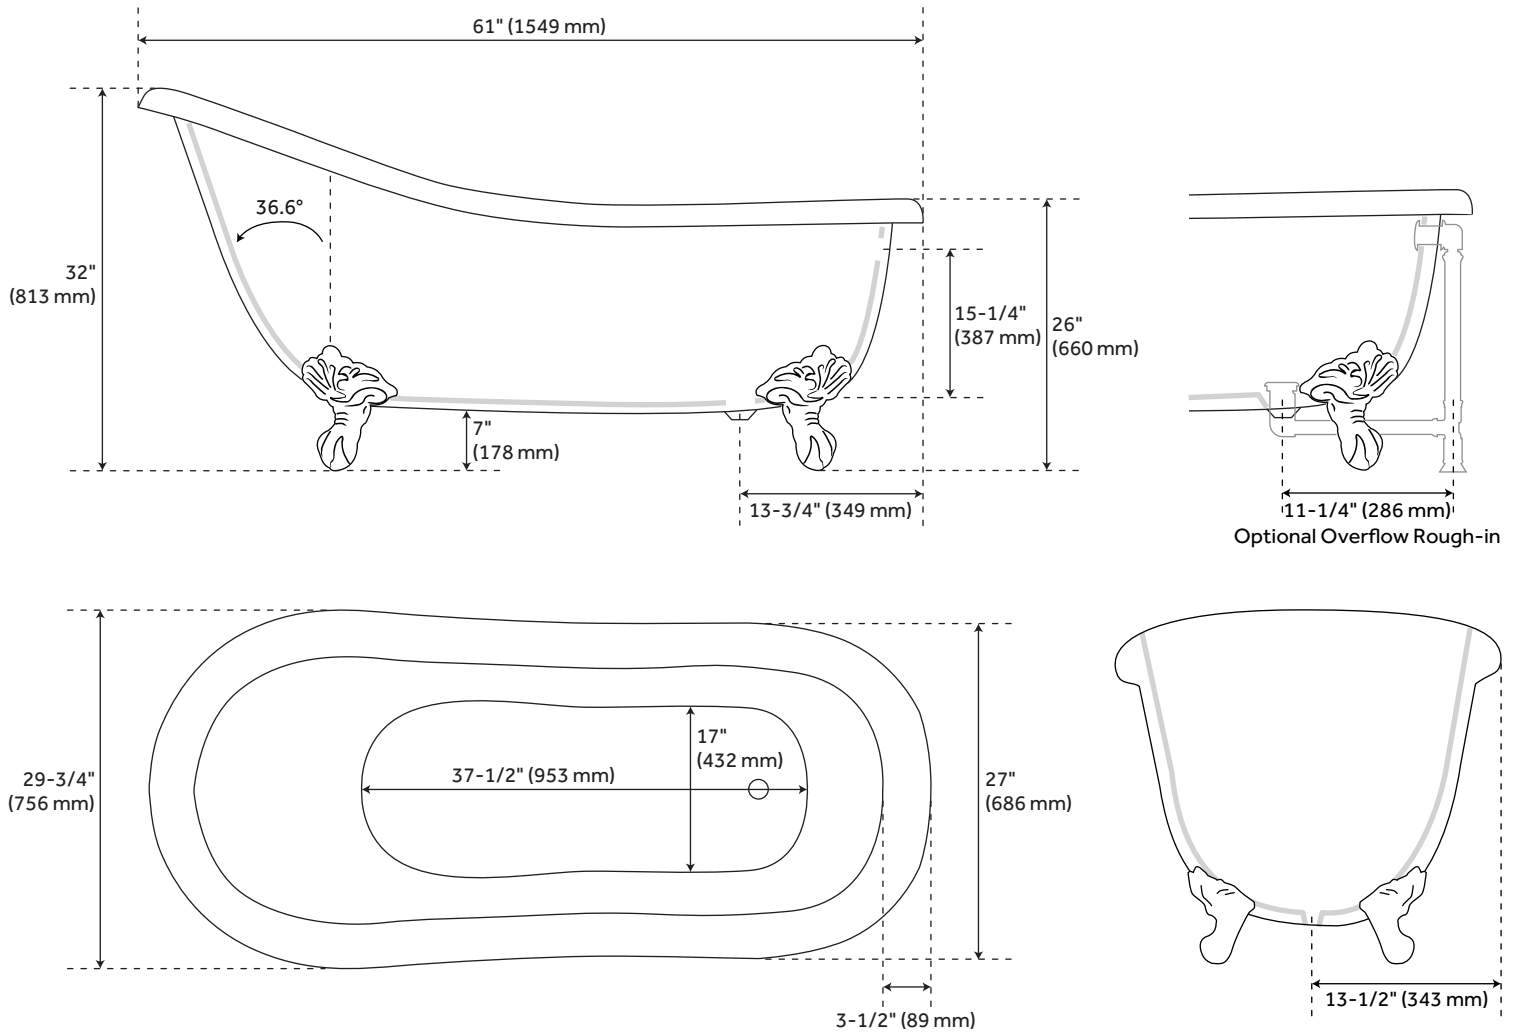

61" ULTRA ACRYLIC SLIPPER CLAWFOOT TUB - ROLL TOP - IMPERIAL FEET

SKU: 928279-61-RR

Code: SH475938, SH475939, SH475940, SH475941, SH480005, SH480004, SH480003, SH480006

FEATURES

Design: Traditional
Product Finish: White
Length: 61"
Width: 29-3/4"
Height: 32"
Water Depth To Overflow: 15-1/4"
Exterior Treatment: Smooth
Faucet Included: No
Shape: Oval
Water Depth to Rim: 18"
Feet Material: Cast Aluminum
Tub Overflow: Yes
Tub Material: Acrylic
Tub Interior Length: 37-1/2"
Tub Interior Width: 17"
Feet Type: Imperial
Tap Deck: No
Faucet Drillings: Roll Top - No Drillings
Water Capacity (Gallons): 42
Built-In Adjusters: Yes
Tub Weight Uncrated (lbs): 111

REVISED 3/28/2023

61" ULTRA ACRYLIC SLIPPER CLAWFOOT TUB - ROLL TOP - IMPERIAL FEET

SKU: 928279-61-RR

Code: SH475938, SH475939, SH475940, SH475941, SH480005, SH480004, SH480003, SH480006

ADDITIONAL FEATURES

- Overflow Drain will include: Extended Pop-Up Drain with Swivel Head, a Daisy Wheel overflow, which remain open to allow water into the drain.
- If drain is selected, the drain finish will match the feet.
- Formed of two acrylic sheets, partially filled with fiberglass and resin for added durability.

REVISED 3/28/2023

61" ULTRA ACRYLIC SLIPPER CLAWFOOT TUB - ROLL-TOP - IMPERIAL FEET

SKU: 928279-61-RR

All dimensions and specifications are nominal and may vary. Use actual products for accuracy in critical situations.