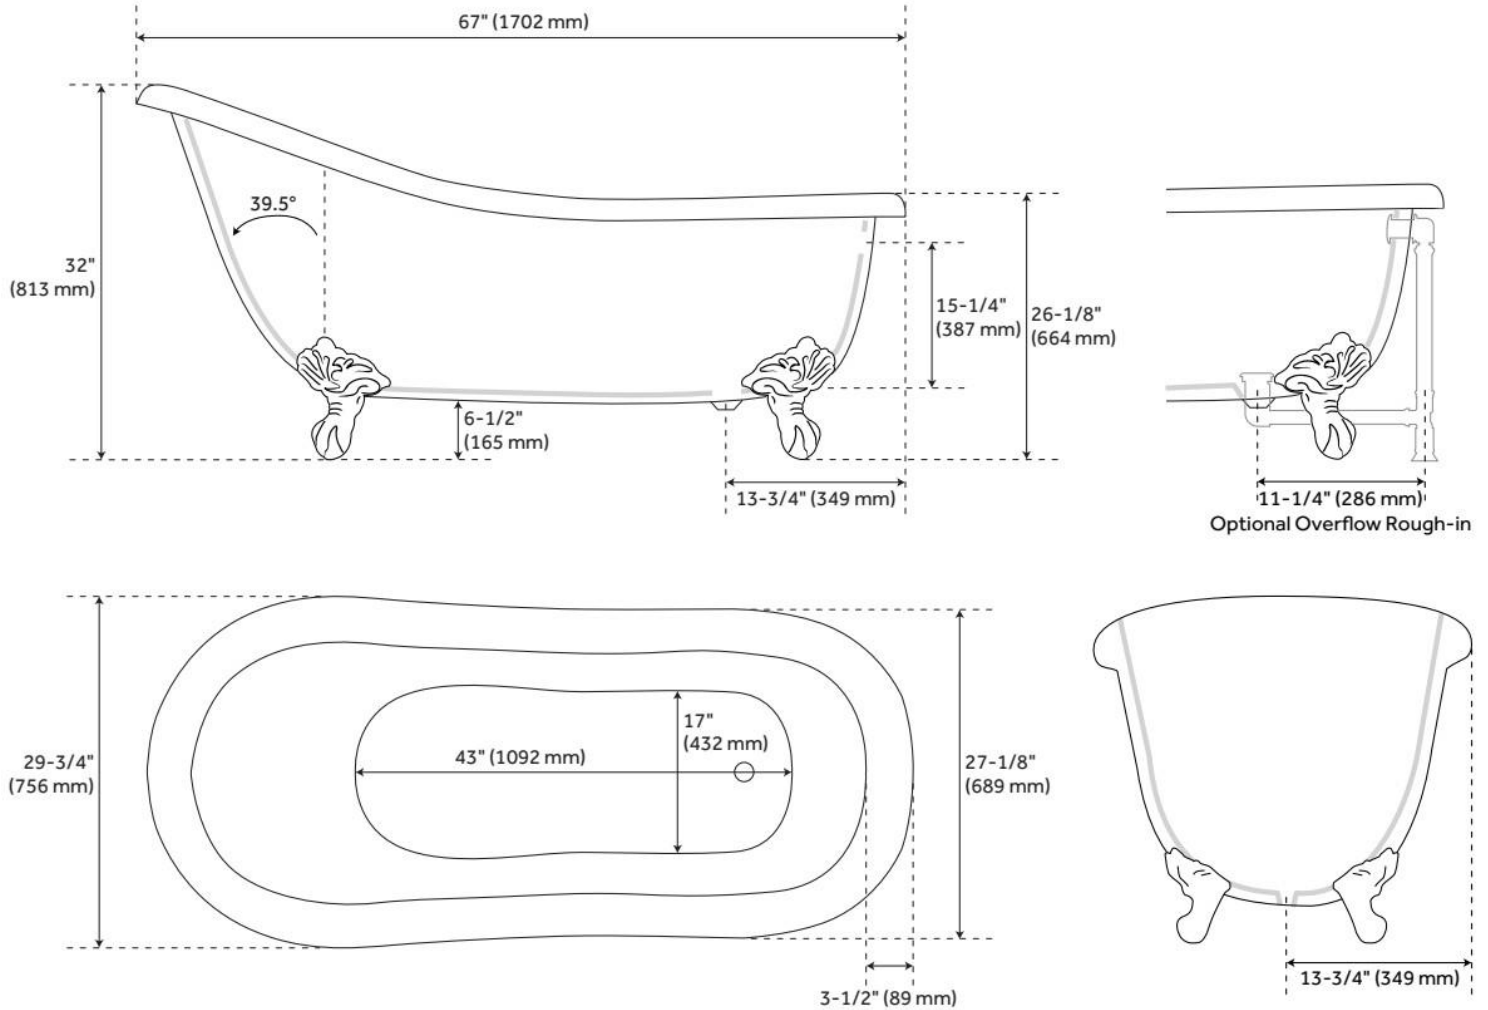

## FEATURES

Tub Material: Acrylic  
Product Finish: White  
Shape: Oval  
Tub Drain Placement: End  
Drain Included: Optional  
Water Depth to Overflow: 15-1/4"  
Water Capacity (Gallons): 54  
Built-In Adjusters: Yes  
Tub Weight Uncrated (lbs): 119  
Optional Accessory: 428473

## ADDITIONAL FEATURES

- Overflow Drain will include: Extended Pop-Up Drain with Swivel Head, a Daisy Wheel overflow, which remain open to allow water into the drain.
- If drain is selected, the drain finish will match the feet.
- Formed of two acrylic sheets, partially filled with fiberglass and resin for added durability.

# 67" ULTRA ACRYLIC SLIPPER CLAWFOOT TUB - ROLL TOP - IMPERIAL FEET

SKU: 928279-67-RR

Code: SH475942, SH475943, SH475944, SH475945, SH480112, SH480111, SH480110, SH480113

REVISED 6/18/2024

## FEATURES

LISTED ID: 510721, 510720, 510729, 510724

- Product is a Signature Hardware exclusive design.
- Overflow head swivels for use on most tubs, including those with a slanted wall.
- Adjustable overflow can be used on double wall tubs.
- Made from solid brass materials.
- 1-5/16" Thread length dimensions: 27-1/4" L drain pipe, 39-1/8" H overflow pipe. Accommodates tub walls up to 7/8" thick at overflow.
- 2-3/8" thread length dimensions: 27-1/4" L drain pipe, 39-1/8" H overflow pipe. Accommodates tub walls up to 1-3/4" thick at overflow.
- 2-15/16" thread length dimensions: 27-1/4" L drain pipe, 39-1/8" H overflow pipe. Accommodates tub walls up to 2-1/2" thick at overflow.
- 3-11/16" thread length dimensions: 27-1/4" L drain pipe, 39-1/8" H overflow pipe. Accommodates tub walls up to 3-3/8" thick at overflow.
- 4-1/4" thread length dimensions: 27-1/4" L drain pipe, 39-1/8" H overflow pipe. Accommodates tub walls up to 3-3/4" thick at overflow.