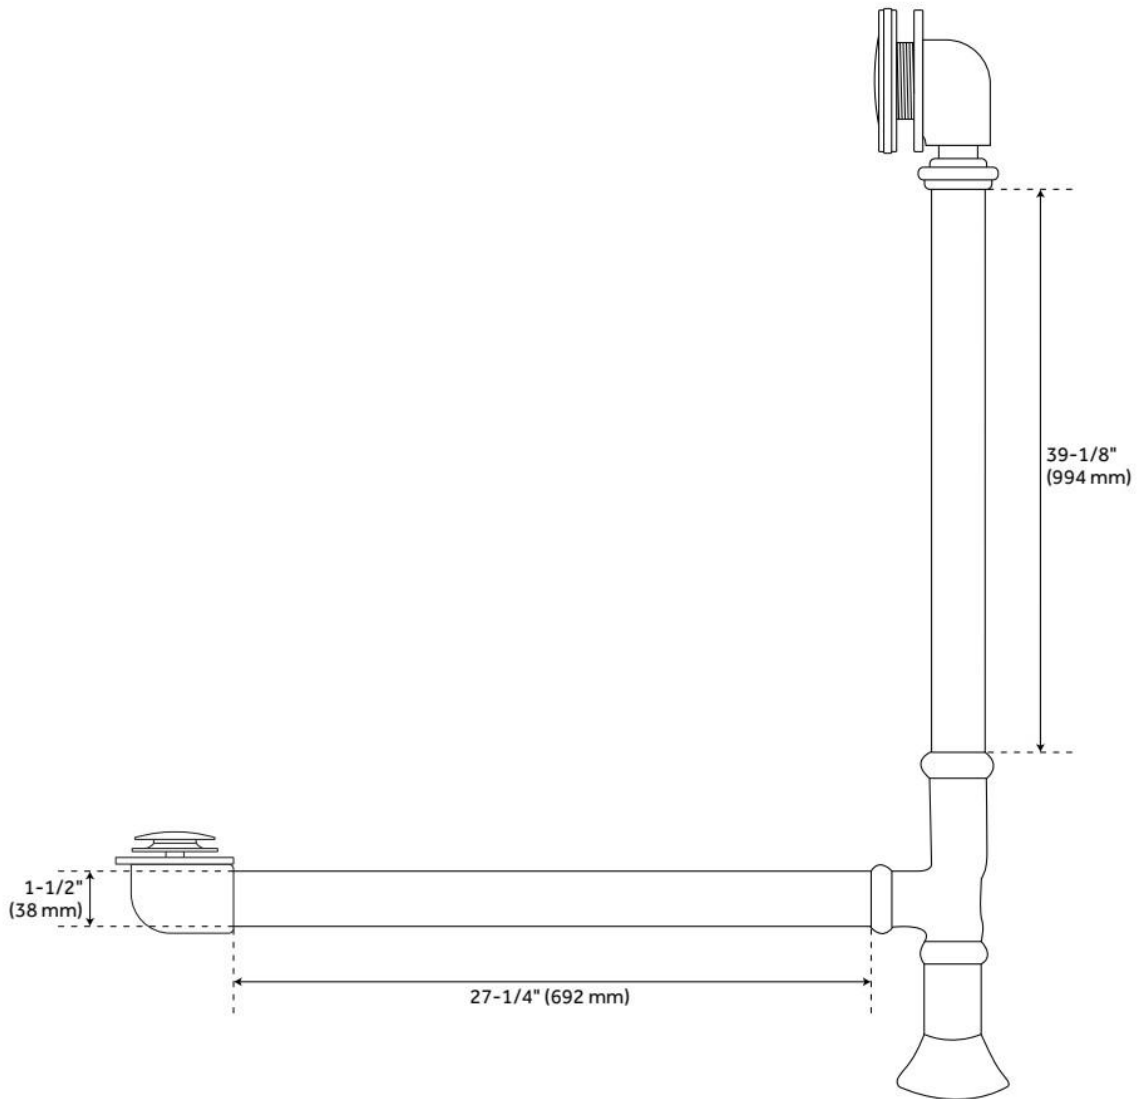

## FEATURES

Tub Material: Acrylic  
Product Finish: White  
Shape: Oval  
Tub Drain Placement: End  
Drain Included: Optional  
Water Depth to Overflow: 15-1/4"  
Water Capacity (Gallons): 54  
Built-In Adjusters: Yes  
Tub Weight Uncrated (lbs): 119  
Optional Accessory: 428473

## FEATURES

LISTED ID: 510721, 510720, 510729, 510724

- Product is a Signature Hardware exclusive design.
- Overflow head swivels for use on most tubs, including those with a slanted wall.
- Adjustable overflow can be used on double wall tubs.
- Made from solid brass materials.
- 1-5/16" Thread length dimensions: 27-1/4" L drain pipe, 39-1/8" H overflow pipe. Accommodates tub walls up to 7/8" thick at overflow.
- 2-3/8" thread length dimensions: 27-1/4" L drain pipe, 39-1/8" H overflow pipe. Accommodates tub walls up to 1-3/4" thick at overflow.
- 2-15/16" thread length dimensions: 27-1/4" L drain pipe, 39-1/8" H overflow pipe. Accommodates tub walls up to 2-1/2" thick at overflow.
- 3-11/16" thread length dimensions: 27-1/4" L drain pipe, 39-1/8" H overflow pipe. Accommodates tub walls up to 3-3/8" thick at overflow.
- 4-1/4" thread length dimensions: 27-1/4" L drain pipe, 39-1/8" H overflow pipe. Accommodates tub walls up to 3-3/4" thick at overflow.

# EXTENDED POP-UP TUB DRAIN - SWIVEL HEAD - DAISY WHEEL OVERFLOW - 1-1/2" TUBING

SKU: 946608

Code: SH439810, SH439814, SH438544, SH438550, SH439809, SH439797, SH439791, SH439804, SH439800, SH439818, SH439793, SH438545, SH438546, SH439817, SH439803, SH439799, SH439815, SH439801, SH439792, SH439802, SH439806, SH438547, SH439795, SH439819, SH439811, SH439812, SH438548, SH439808, SH439805, SH439796, SH439794, SH438549, SH439813, SH439807, SH439816