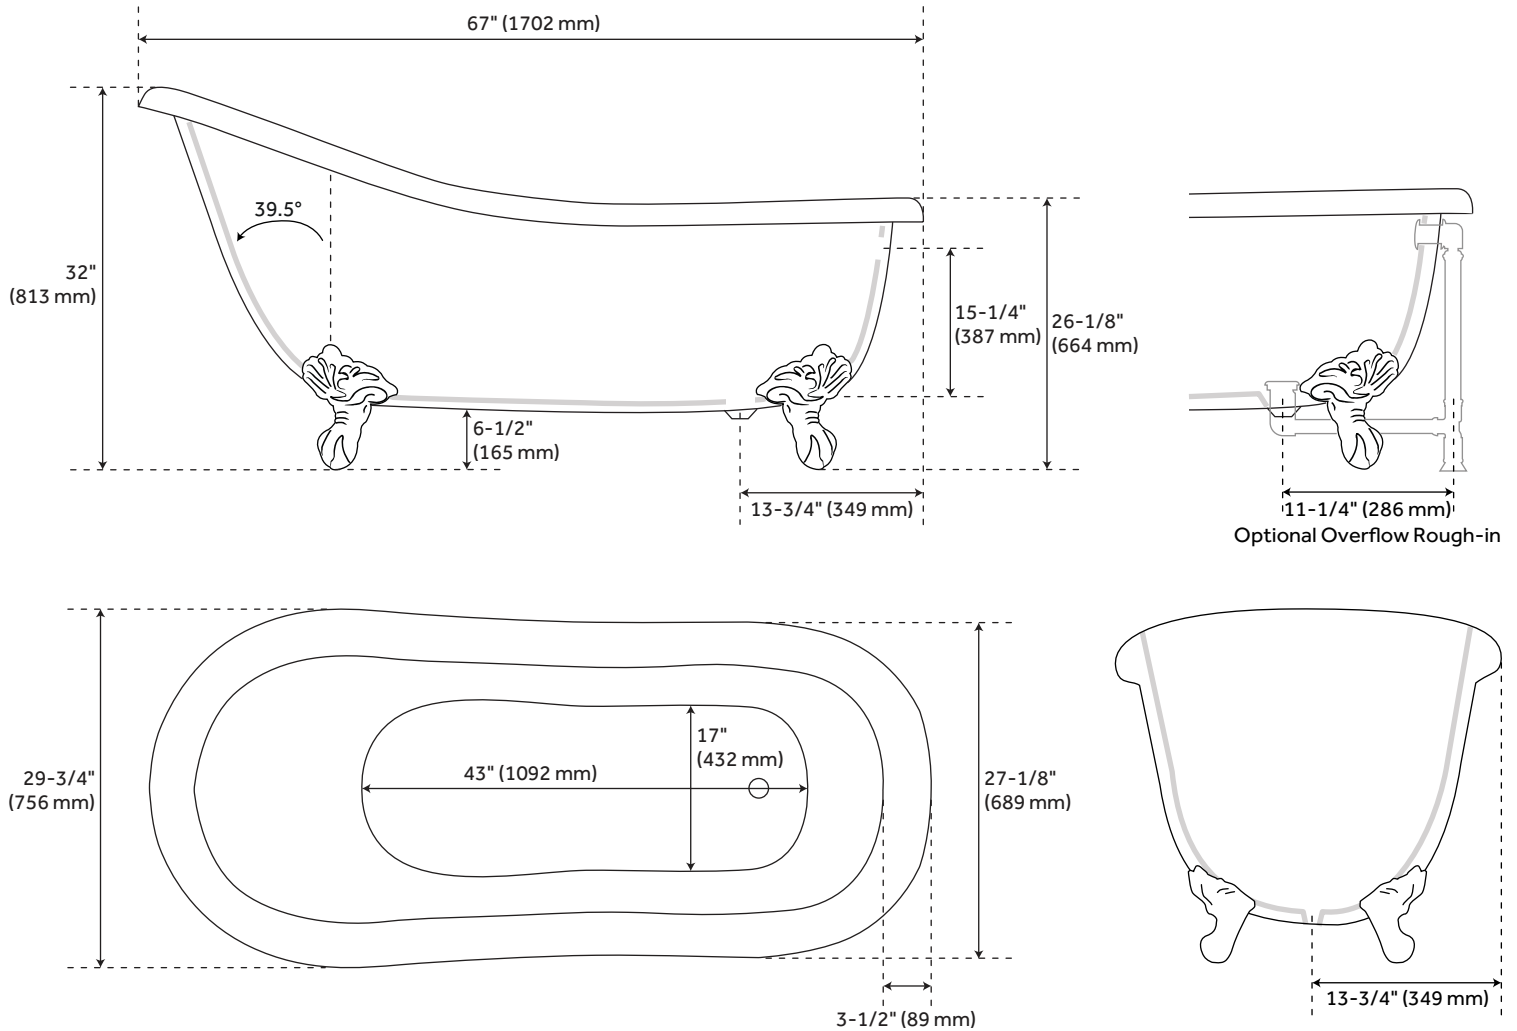

## FEATURES

Design: Traditional  
Product Finish: White  
Length: 67"  
Width: 29-3/4"  
Height: 32"  
Water Depth To Overflow: 15-1/4"  
Exterior Treatment: Smooth  
Faucet Included: No  
Shape: Oval  
Water Depth to Rim: 18"  
Feet Material: Cast Aluminum  
Tub Overflow: Yes  
Tub Material: Acrylic  
Tub Interior Length: 43"  
Tub Interior Width: 17"  
Feet Type: Imperial  
Tap Deck: No  
Faucet Drillings: Roll Top - No Drillings  
Water Capacity (Gallons): 48"  
Built-In Adjusters: Yes  
Tub Weight Uncrated (lbs): 119

# 67" ULTRA ACRYLIC SLIPPER CLAWFOOT TUB - ROLL TOP - IMPERIAL FEET

SKU: 928279-67-RR

Code: SH475942, SH475943, SH475944, SH475945, SH480112, SH480111, SH480110, SH480113

## ADDITIONAL FEATURES

- Overflow Drain will include: Extended Pop-Up Drain with Swivel Head, a Daisy Wheel overflow, which remain open to allow water into the drain.
- If drain is selected, the drain finish will match the feet.
- Formed of two acrylic sheets, partially filled with fiberglass and resin for added durability.

# 67" ULTRA ACRYLIC SLIPPER CLAWFOOT TUB - ROLL-TOP - IMPERIAL FEET

SKU: 928279-67-RR

All dimensions and specifications are nominal and may vary. Use actual products for accuracy in critical situations.