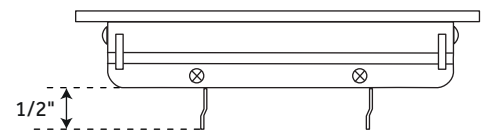

PAGE 3

ANTIQUÉ STYLE REGISTER

WIDE RECTANGLE BRASS FLOOR REGISTER

SKU: 929071

| Duct Size | | Overall Size | |
|-----------|-------|--------------|---------|
| Ref A | Ref B | Ref C | Ref D |
| 8" | 10" | 9-3/4" | 11-3/8" |
| 8" | 12" | 9-3/4" | 13-1/4" |
| 8" | 14" | 9-3/4" | 15-1/4" |
| 9" | 12" | 10-3/4" | 13-3/4" |
| 10" | 12" | 12-1/8" | 13-1/2" |
| 10" | 14" | 12-1/8" | 15-1/2" |
| 12" | 14" | 14" | 15-3/8" |