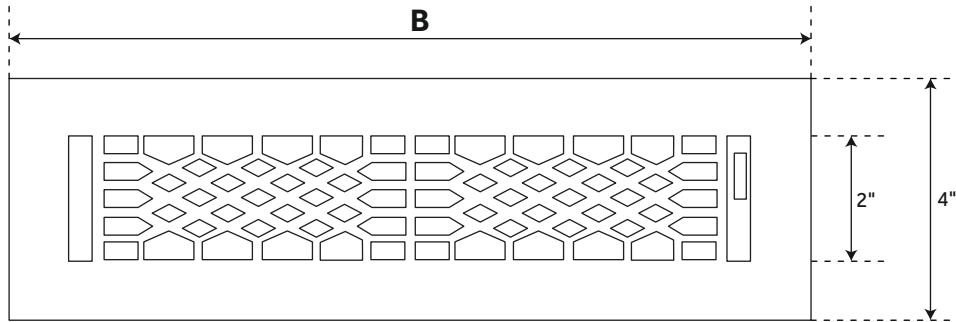

ANTIQUUE STYLE REGISTER

BRASS FLOOR REGISTER

SKU: 929071

FEATURES

To determine size needed, measure air duct opening rather than old register or grille.

CONTENTS

| | |
|------------------------------|--------|
| NARROW RECTANGLE | PAGE 2 |
| 2X10, 2X12, 2X14 | |
| STANDARD RECTANGLE | PAGE 3 |
| 4X8, 4X10, 4X12, 4X14 | |
| 5-5/8X8, 5-5/8X10, 5-5/8X12, | |
| 5-5/8X14, 5-5/8X22, 5-5/8X30 | |
| WIDE RECTANGLE | PAGE 4 |
| 8X10, 8X12, 8X14, 9X12 | |
| 10X12, 10X14, 12X14 | |
| SQUARE | PAGE 5 |
| 6X6, 8X8, 9X9, 10X10, | |
| 12X12, 14X14 | |

REVISED 03/27/2020

ANTIQUÉ STYLE REGISTER

NARROW RECTANGLE BRASS FLOOR REGISTER

SKU: 929071

| Duct Size | |
|-------------|-------------|
| Reference A | Reference B |
| 10" | 11-1/2" |
| 12" | 13-1/2" |
| 14" | 15-3/4" |

FEATURES

- Design: Antique
- Material: Brass
- Installation Type: Floor
- Louvers: Yes
- Louver Control Extension From Register: 3/8"
- Mounting Hardware Included: No

PRODUCT IMAGE

ANTIQUÉ STYLE REGISTER