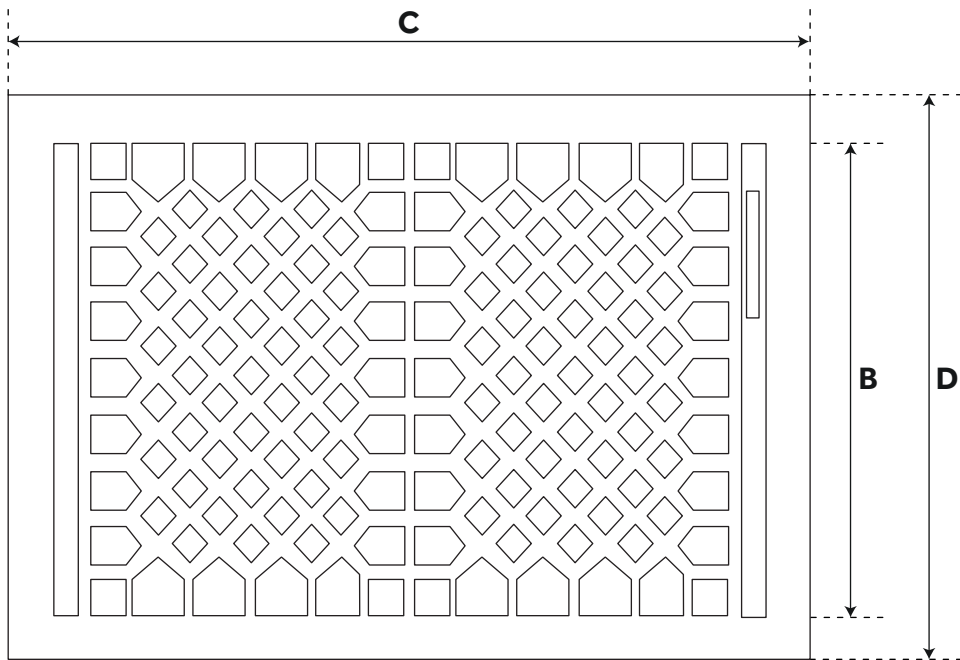

ANTIQUÉ STYLE REGISTER

WIDE RECTANGLE BRASS FLOOR REGISTER

SKU: 929071

Duct Size		Overall Size	
Ref A	Ref B	Ref C	Ref D
8"	10"	9-3/4"	11-3/8"
8"	12"	9-3/4"	13-1/4"
8"	14"	9-3/4"	15-1/4"
9"	12"	10-3/4"	13-3/4"
10"	12"	12-1/8"	13-1/2"
10"	14"	12-1/8"	15-1/2"
12"	14"	14"	15-3/8"