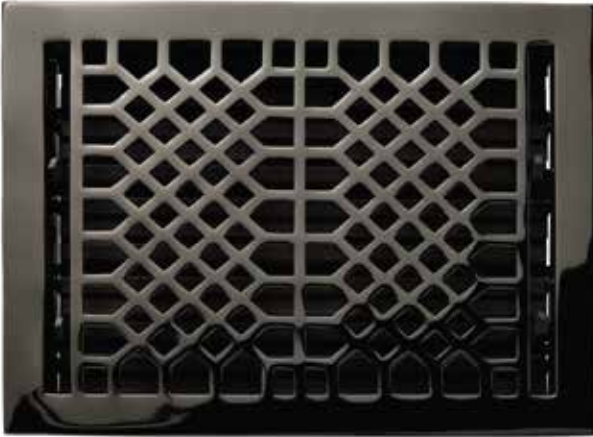

ANTIQUUE STYLE REGISTER

BRASS FLOOR REGISTER

SKU: 929071

FEATURES

To determine size needed, measure air duct opening rather than old register or grille.

CONTENTS

| | |
|------------------------------|--------|
| NARROW RECTANGLE | PAGE 2 |
| 2X10, 2X12, 2X14 | |
| STANDARD RECTANGLE | PAGE 3 |
| 4X8, 4X10, 4X12, 4X14 | |
| 5-5/8X8, 5-5/8X10, 5-5/8X12, | |
| 5-5/8X14, 5-5/8X22, 5-5/8X30 | |
| WIDE RECTANGLE | PAGE 4 |
| 8X10, 8X12, 8X14, 9X12 | |
| 10X12, 10X14, 12X14 | |
| SQUARE | PAGE 5 |
| 6X6, 8X8, 9X9, 10X10, | |
| 12X12, 14X14 | |

REVISED 03/27/2020

ANTIQUÉ STYLE REGISTER

NARROW RECTANGLE BRASS FLOOR REGISTER

SKU: 929071

| Duct Size | |
|-------------|-------------|
| Reference A | Reference B |
| 10" | 11-1/2" |
| 12" | 13-1/2" |
| 14" | 15-3/4" |

FEATURES

- Design: Antique
- Material: Brass
- Installation Type: Floor
- Louvers: Yes
- Louver Control Extension From Register: 3/8"
- Mounting Hardware Included: No

PRODUCT IMAGE

ANTIQUÉ STYLE REGISTER