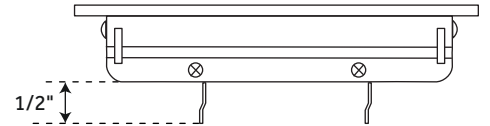

FEATURES

- Design: Antique
- Material: Brass
- Installation Type: Floor
- Louvers: Yes
- Louver Control Extension From Register: 3/8"
- Mounting Hardware Included: No