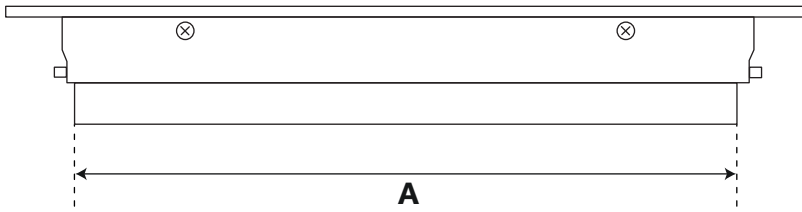

FEATURES

- Design: Antique
- Material: Brass
- Installation Type: Floor
- Louvers: Yes
- Louver Control Extension From Register: 3/8"
- Mounting Hardware Included: No