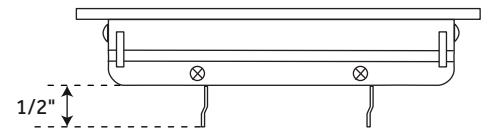

FEATURES

- Design: Antique
- Material: Brass
- Installation Type: Floor
- Louvers: Yes
- Louver Control Extension From Register: 3/8"
- Mounting Hardware Included: No

PRODUCT IMAGE

ANTIQUÉ STYLE REGISTER