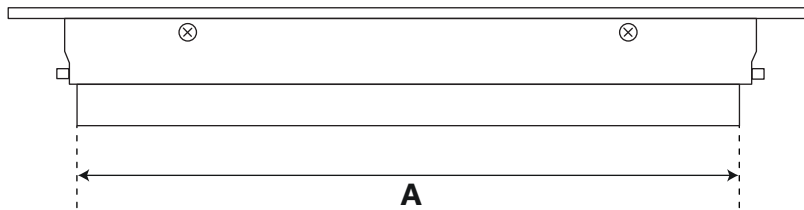

FEATURES

- Design: Antique
- Material: Brass
- Installation Type: Floor
- Louvers: Yes
- Louver Control Extension From Register: 3/8"
- Mounting Hardware Included: No

PRODUCT IMAGE

ANTIQUÉ STYLE REGISTER