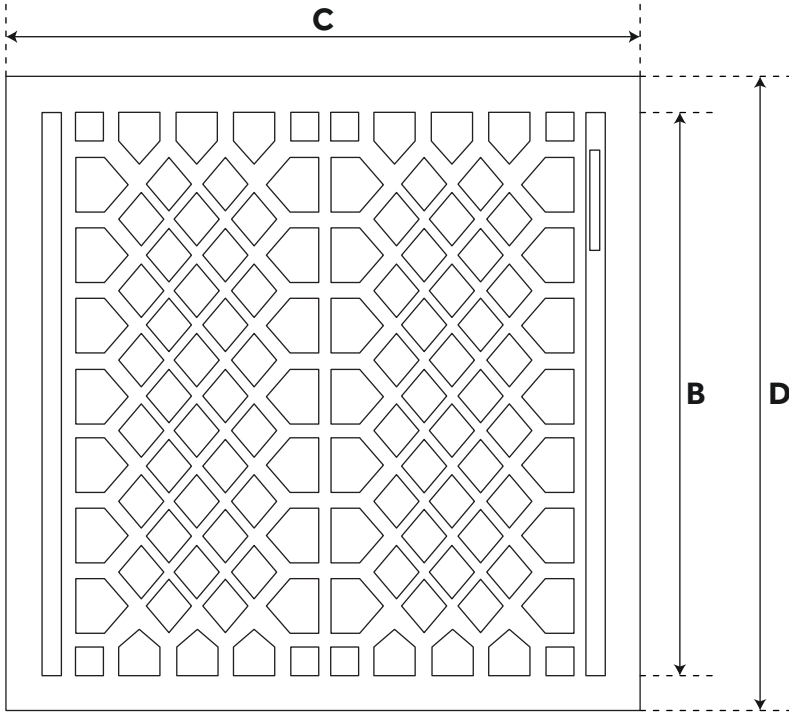

ANTIQUÉ STYLE REGISTER

SQUARE BRASS FLOOR REGISTER

SKU: 929071

Duct Size		Overall Size	
Ref A	Ref B	Ref C	Ref D
6"	6"	NA"	NA"
8"	8"	NA"	NA"
9"	9"	NA"	NA"
10"	10"	11"	12"
12"	12"	13-3/8"	14-1/8"
14"	14"	NA"	NA"