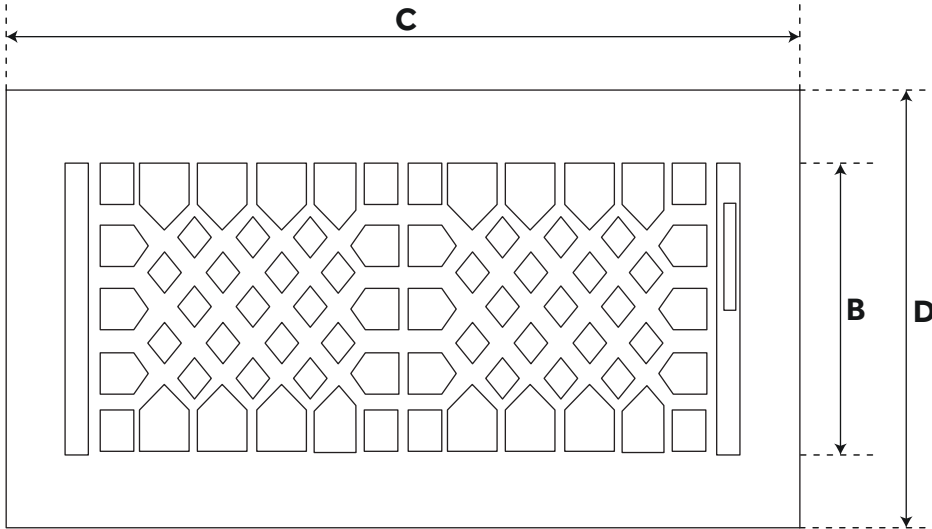

ANTIQUÉ STYLE REGISTER

STANDARD RECTANGLE BRASS FLOOR REGISTER

SKU: 929071

Duct Size		Overall Size	
Ref A	Ref B	Ref C	Ref D
4"	8"	5-3/4"	9-1/2"
4"	10"	5-3/4"	11-5/8"
4"	12"	5-3/4"	13-5/8"
4"	14"	5-3/4"	15-3/4"
5-5/8"	8"	7-1/2"	9-5/8"
5-5/8"	10"	7-1/2"	11-5/8"
5-5/8"	12"	7-1/2"	13-1/2"
5-5/8"	14"	7-1/2"	15-3/8"
5-5/8"	22"	7-1/2"	NA"
5-5/8"	30"	7-1/2"	NA"