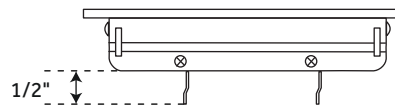

PAGE 4

ANTIQUÉ STYLE REGISTER

SQUARE BRASS FLOOR REGISTER

SKU: 929071

| Duct Size | | Overall Size | |
|-----------|-------|--------------|---------|
| Ref A | Ref B | Ref C | Ref D |
| 6" | 6" | NA" | NA" |
| 8" | 8" | NA" | NA" |
| 9" | 9" | NA" | NA" |
| 10" | 10" | 11" | 12" |
| 12" | 12" | 13-3/8" | 14-1/8" |
| 14" | 14" | NA" | NA" |