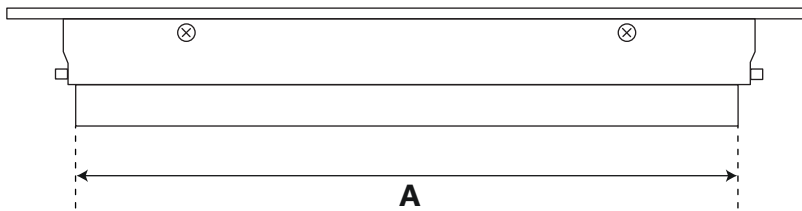

FEATURES

- Design: Antique
- Material: Brass
- Installation Type: Floor
- Louvers: Yes
- Louver Control Extension From Register: 3/8"
- Mounting Hardware Included: No

PRODUCT IMAGE

All dimensions and specifications are nominal and may vary. Use actual products for accuracy in critical situations.