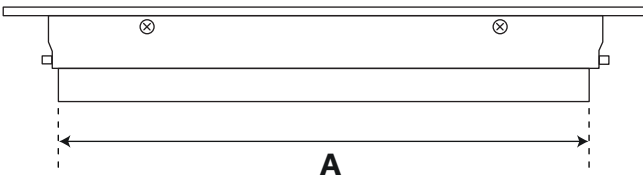

PAGE 4

ANTIQUÉ STYLE REGISTER

SQUARE BRASS FLOOR REGISTER

SKU: 929071

| Duct Size | | Overall Size | |
|-----------|-------|--------------|---------|
| Ref A | Ref B | Ref C | Ref D |
| 6" | 6" | NA" | NA" |
| 8" | 8" | NA" | NA" |
| 9" | 9" | NA" | NA" |
| 10" | 10" | 11" | 12" |
| 12" | 12" | 13-3/8" | 14-1/8" |
| 14" | 14" | NA" | NA" |