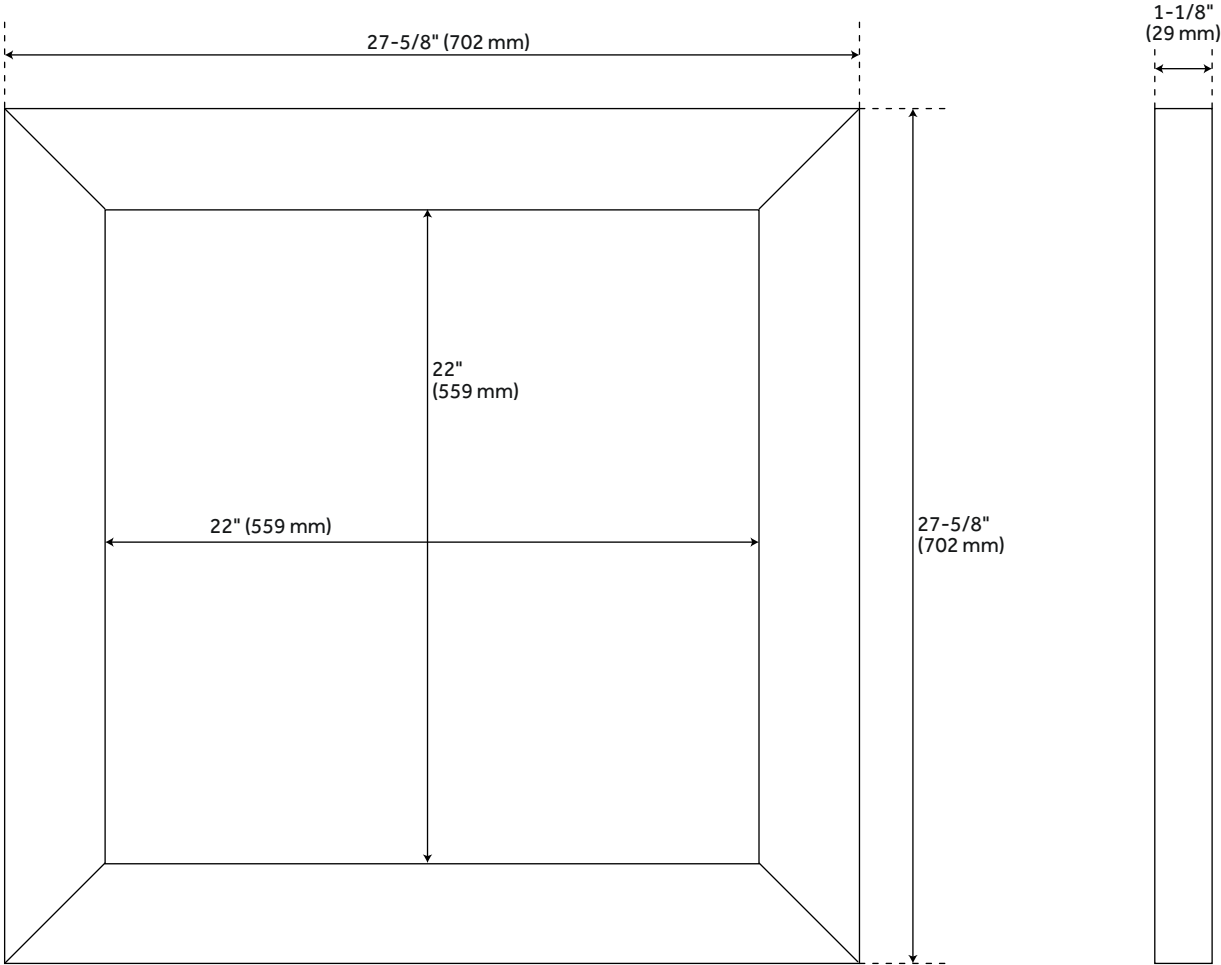

Height: 27-5/8"

Depth: 1-1/8"

Mounting Hardware Included: No

Assembly Required: No

Mirror Shape: Rectangle

REVISED 3/30/2023

WULAN TEAK MIRROR - GRAY WASH

SKU: 929117

Code: SH412242, SH412246, SH412250

ADDITIONAL FEATURES

- [Wood finish samples available.](#)

REVISED 3/30/2023

28" WULAN TEAK MIRROR - GRAY WASH

SKU: 929117

All dimensions and specifications are nominal and may vary. Use actual products for accuracy in critical situations.

48" WULAN TEAK MIRROR - GRAY WASH

SKU: 929117

All dimensions and specifications are nominal and may vary. Use actual products for accuracy in critical situations.

55" WULAN TEAK MIRROR - GRAY WASH

SKU: 929117

All dimensions and specifications are nominal and may vary. Use actual products for accuracy in critical situations.