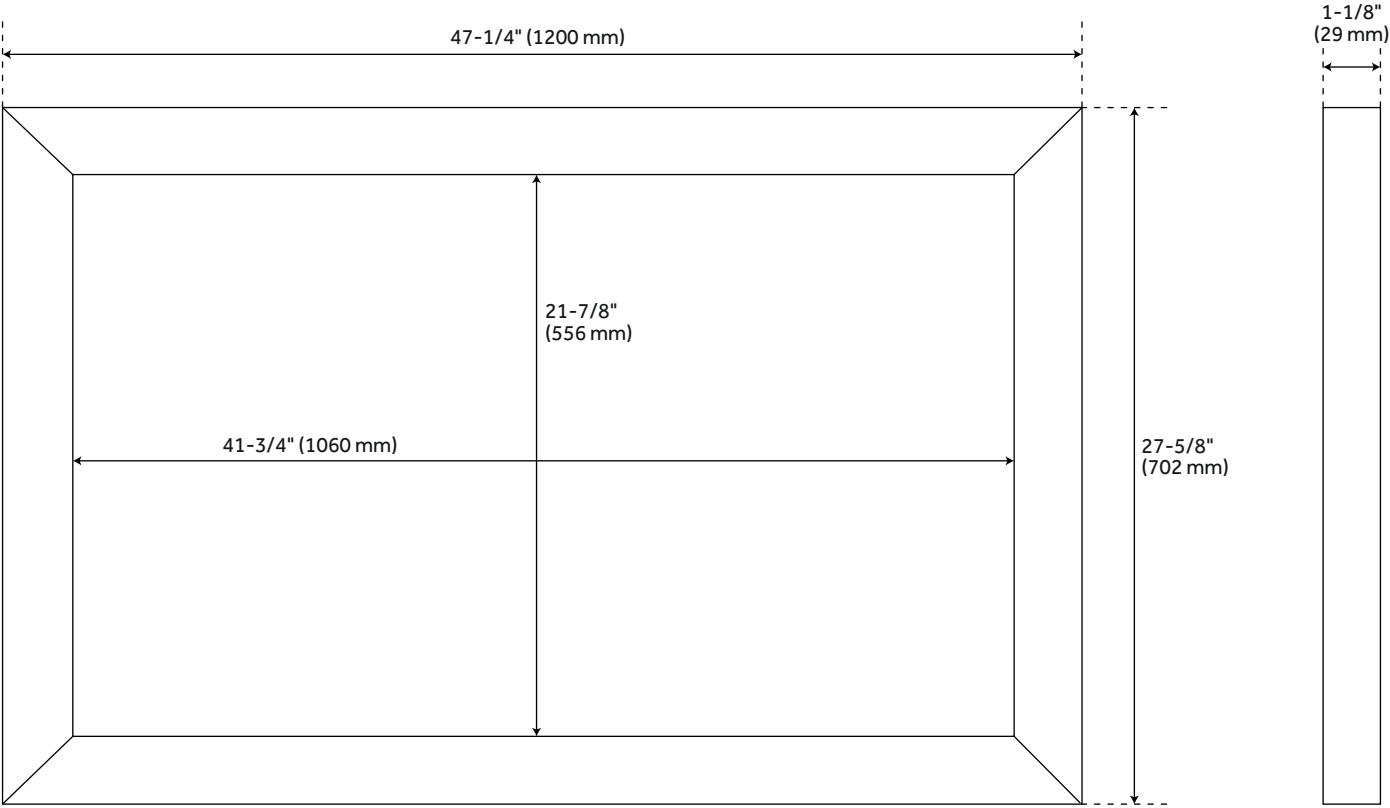

Height: 27-5/8"

Depth: 1-1/8"

Mounting Hardware Included: No

Assembly Required: No

Mirror Shape: Rectangle

REVISED 3/30/2023

WULAN TEAK MIRROR - GRAY WASH

SKU: 929117

Code: SH412242, SH412246, SH412250

ADDITIONAL FEATURES

- [Wood finish samples available.](#)

REVISED 3/30/2023

28" WULAN TEAK MIRROR - GRAY WASH

SKU: 929117

All dimensions and specifications are nominal and may vary. Use actual products for accuracy in critical situations.

48" WULAN TEAK MIRROR - GRAY WASH

SKU: 929117

All dimensions and specifications are nominal and may vary. Use actual products for accuracy in critical situations.

55" WULAN TEAK MIRROR - GRAY WASH

SKU: 929117