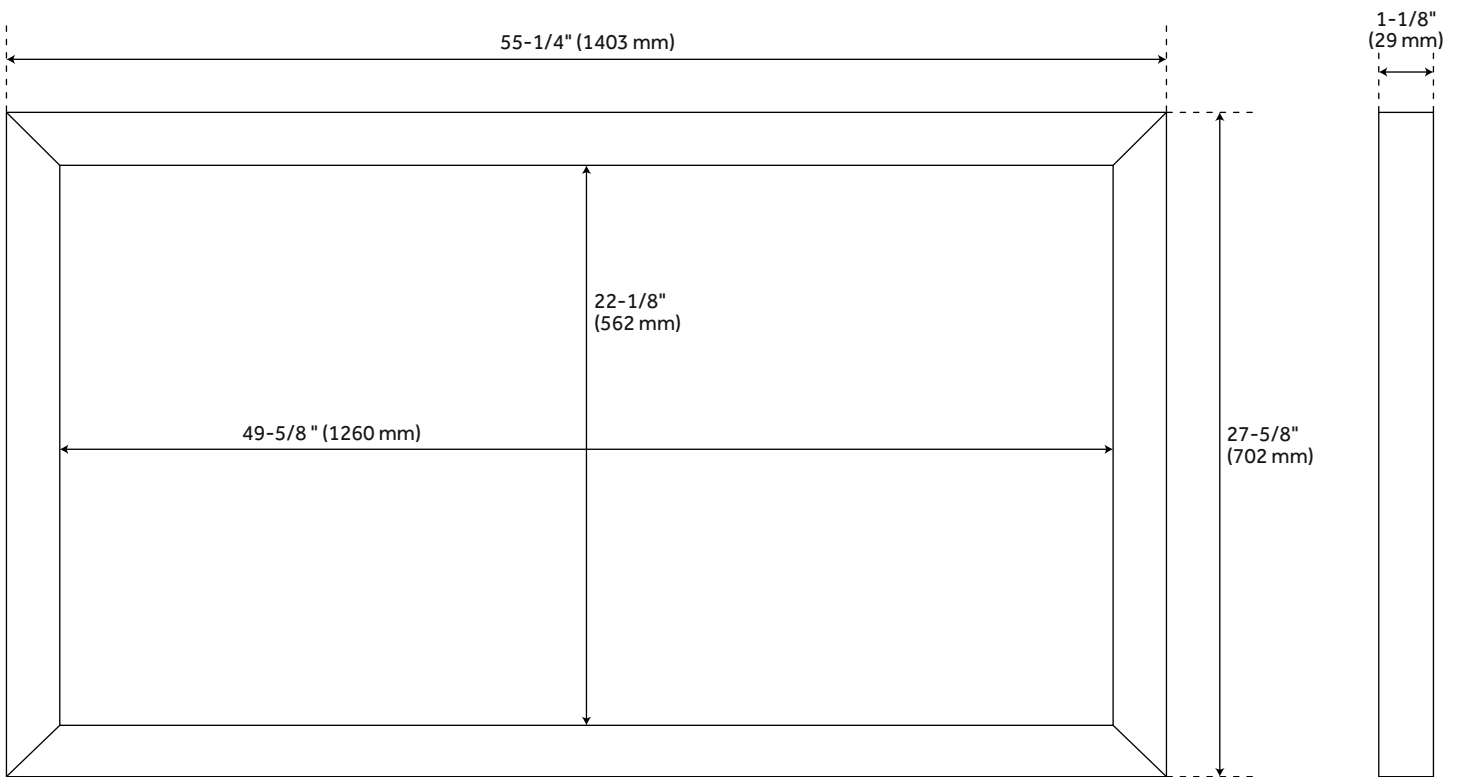

Height: 27-5/8"

Depth: 1-1/8"

Mounting Hardware Included: No

Assembly Required: No

Mirror Shape: Rectangle

REVISED 3/30/2023

WULAN TEAK MIRROR - GRAY WASH

SKU: 929117

48" WULAN TEAK MIRROR - GRAY WASH

SKU: 929117

All dimensions and specifications are nominal and may vary. Use actual products for accuracy in critical situations.

55" WULAN TEAK MIRROR - GRAY WASH

SKU: 929117

All dimensions and specifications are nominal and may vary. Use actual products for accuracy in critical situations.