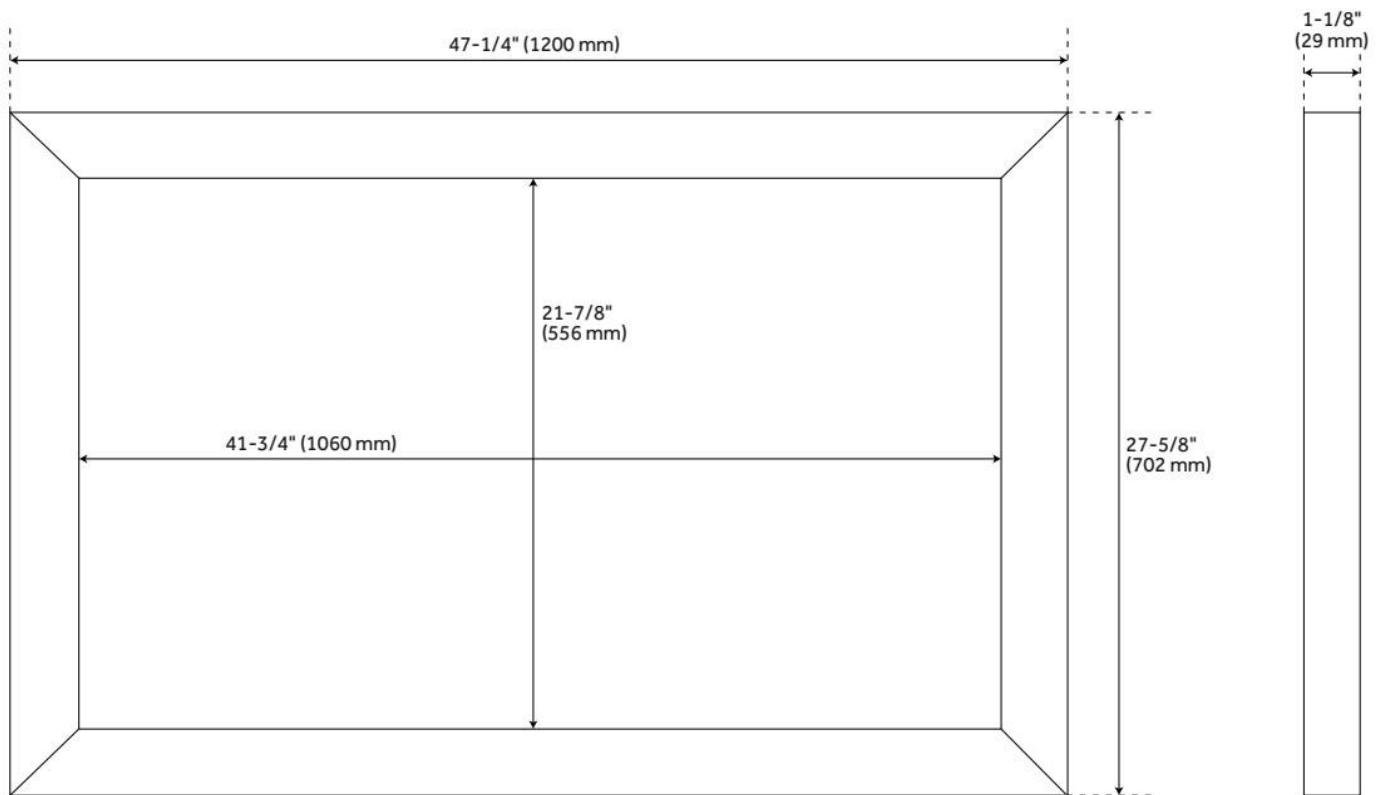

WULAN TEAK MIRROR - NATURAL TEAK

SKU: 929118

Code: SH412239, SH412243, SH412247

REVISED 8/23/2024