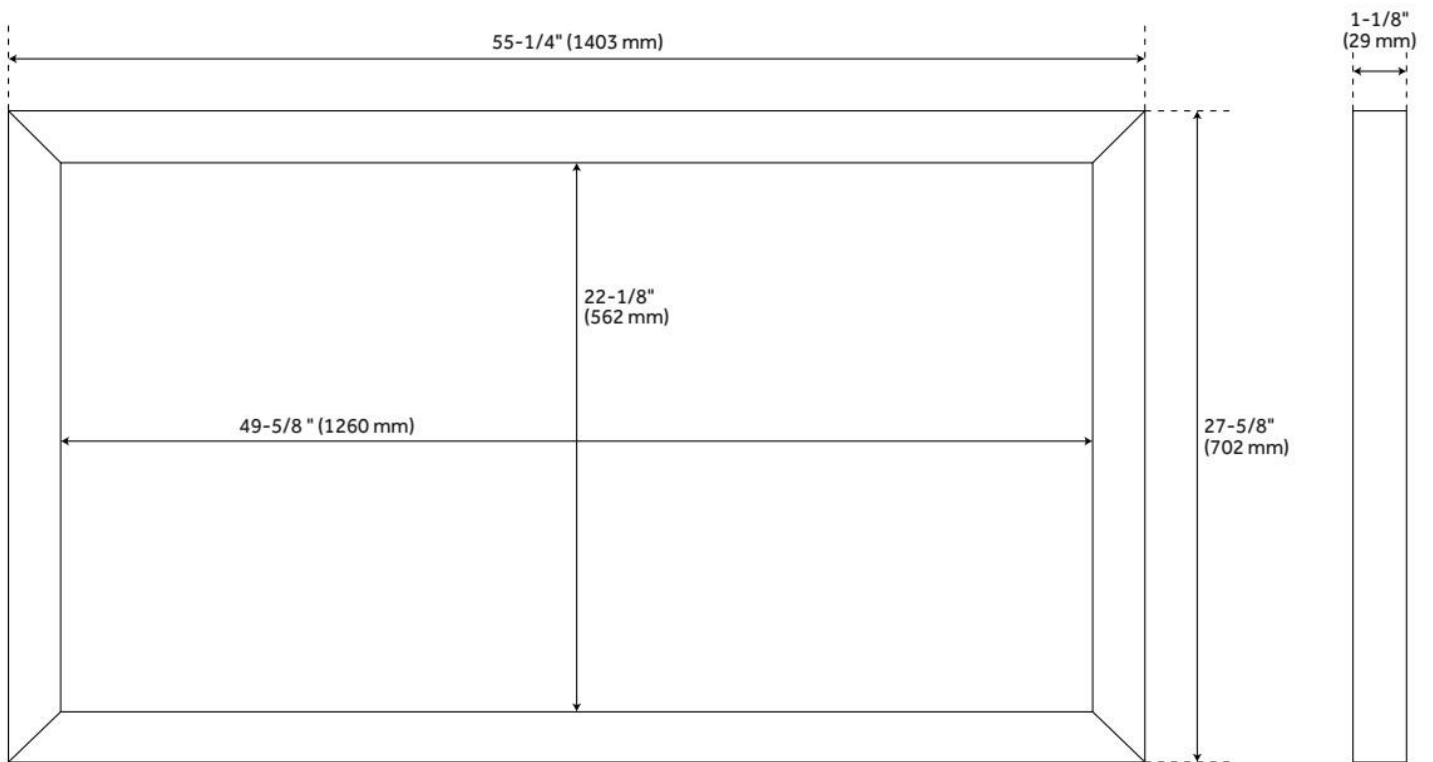

WULAN TEAK MIRROR - NATURAL TEAK

SKU: 929118

Code: SH412239, SH412243, SH412247

REVISED 8/23/2024