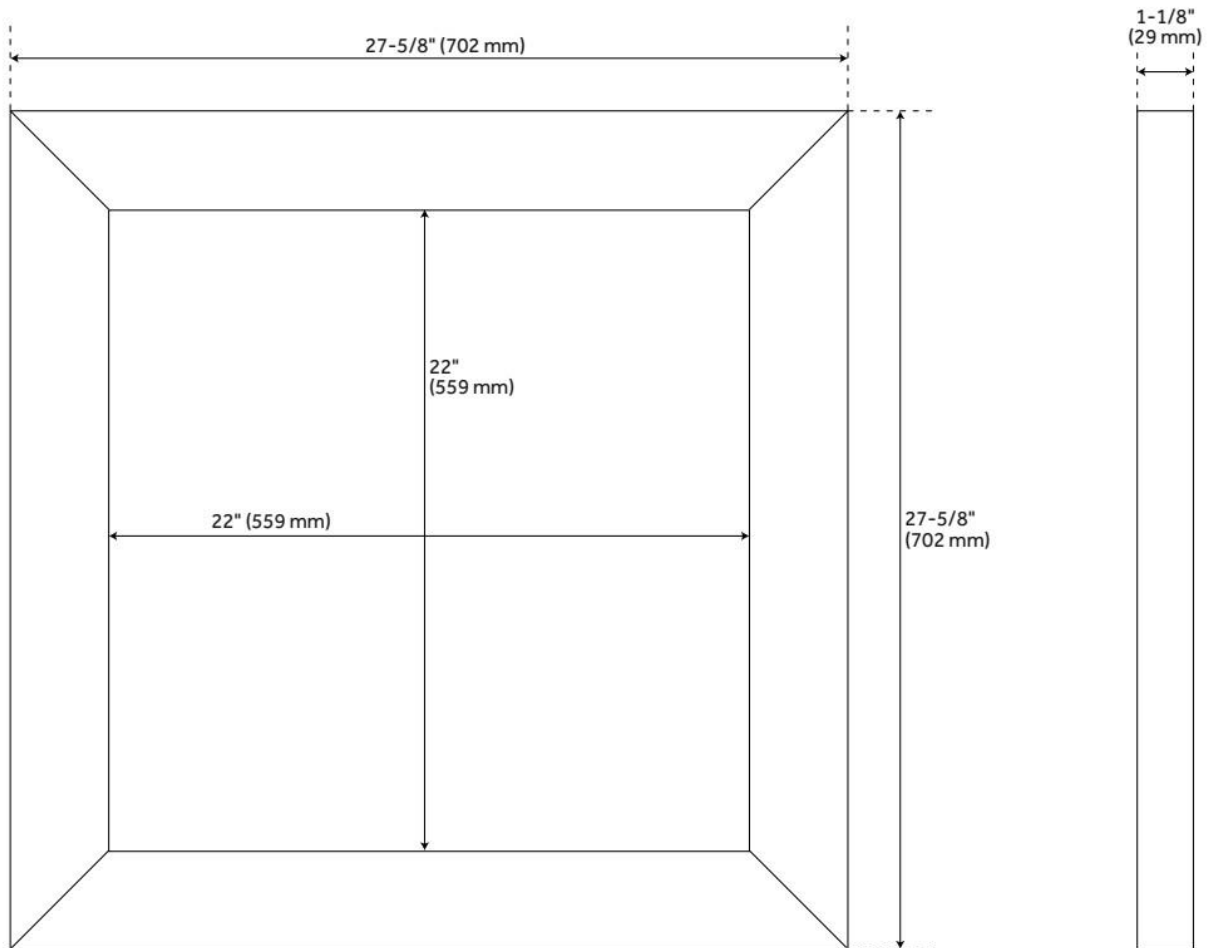

WULAN TEAK MIRROR - NATURAL TEAK

SKU: 929118

Code: SH412239, SH412243, SH412247

FEATURES

Material: Teak

On/Off Switch: No

ADDITIONAL FEATURES

- Dimensions:
 - 28" Mirror overall dimensions: 27-5/8" W x 27-5/8" H x 1-1/8" D. Mirror only dimensions: 22" W x 2"H.
 - 48" Mirror overall dimensions: 47-1/4" W x 27-5/8" H x 1-1/8" D. Mirror only dimensions: 41-3/4" W x 21-7/8"H.
 - 55" Mirror overall dimensions: 55-1/4" W x 27-5/8" H x 1-1/8" D. Mirror only dimensions: 49-5/8" W x 2-1/8"H.
- All dimensions are ($\pm 1/2"$).

REVISED 8/23/2024

WULAN TEAK MIRROR - NATURAL TEAK

SKU: 929118

Code: SH412239, SH412243, SH412247

REVISED 8/23/2024

WULAN TEAK MIRROR - NATURAL TEAK

SKU: 929118

Code: SH412239, SH412243, SH412247