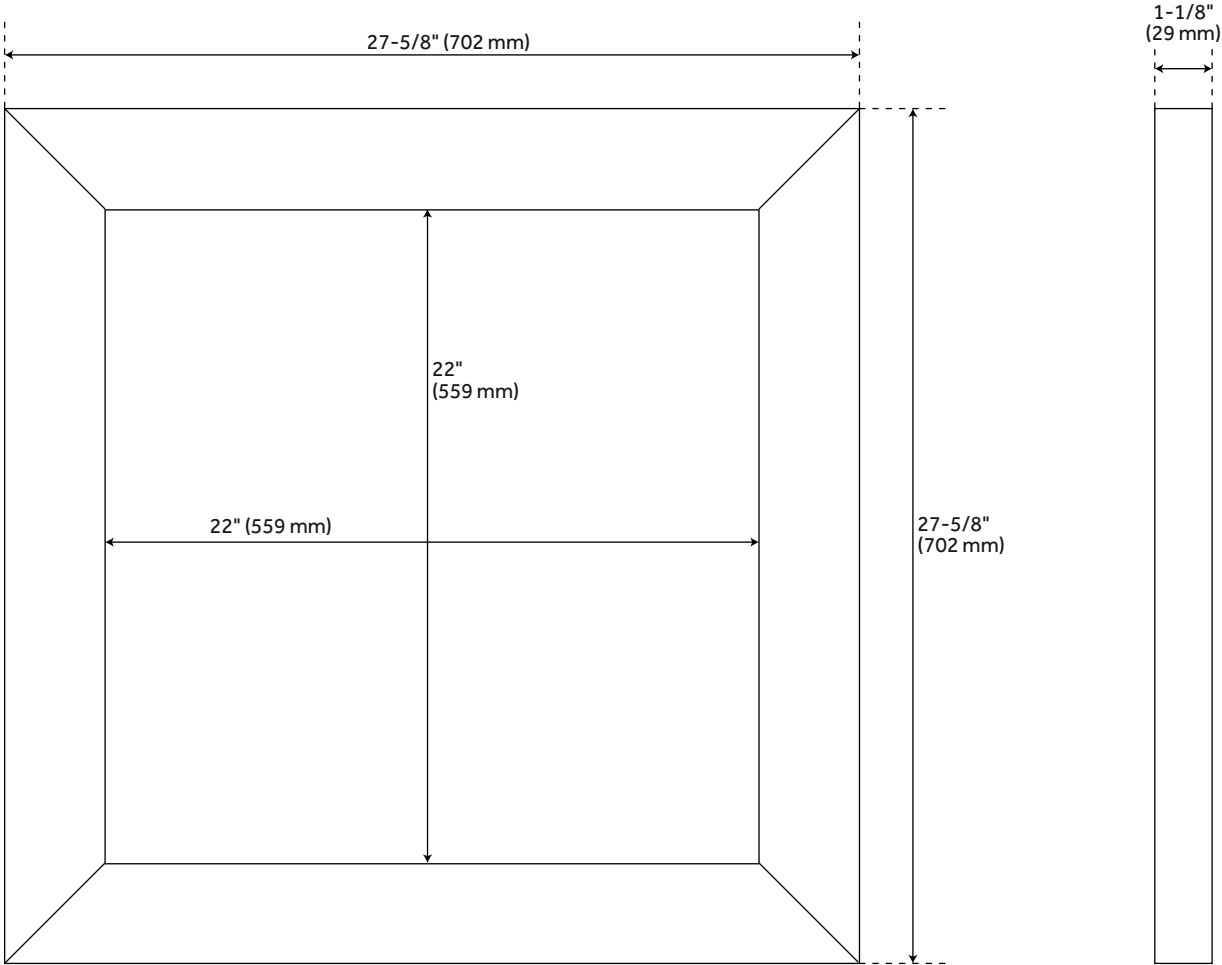

Height: 27-5/8"

Depth: 1-1/8"

Mounting Hardware Included: No

Assembly Required: No

Mirror Shape: Rectangle

REVISED 3/30/2023

WULAN TEAK MIRROR - NATURAL TEAK

SKU: 929118

Code: SH412239, SH412243, SH412247

ADDITIONAL FEATURES

- Dimensions:
 - 28" Mirror overall dimensions: 27-5/8" W x 27-5/8" H x 1-1/8" D. Mirror only dimensions: 22" W x 2"H.
 - 48" Mirror overall dimensions: 47-1/4" W x 27-5/8" H x 1-1/8" D. Mirror only dimensions: 41-3/4" W x 21-7/8"H.
 - 55" Mirror overall dimensions: 55-1/4" W x 27-5/8" H x 1-1/8" D. Mirror only dimensions: 49-5/8" W x 2-1/8"H.
- All dimensions are ($\pm 1/2$ ").

REVISED 3/30/2023

28" WULAN TEAK MIRROR - NATURAL TEAK

SKU: 929118

All dimensions and specifications are nominal and may vary. Use actual products for accuracy in critical situations.

48" WULAN TEAK MIRROR - NATURAL TEAK

SKU: 929118

All dimensions and specifications are nominal and may vary. Use actual products for accuracy in critical situations.

55" WULAN TEAK MIRROR - NATURAL TEAK

SKU: 929118

All dimensions and specifications are nominal and may vary. Use actual products for accuracy in critical situations.