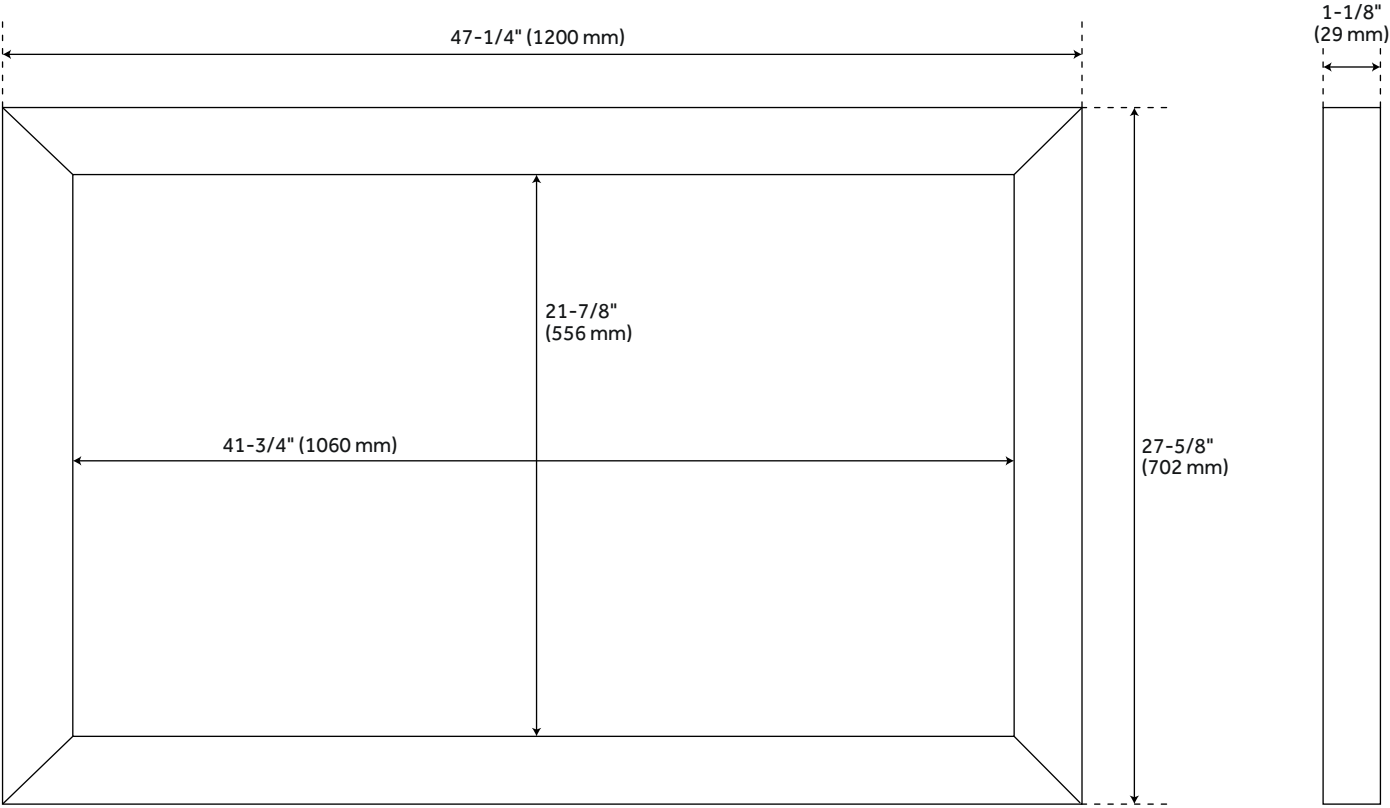

Height: 27-5/8"

Depth: 1-1/8"

Mounting Hardware Included: No

Assembly Required: No

Mirror Shape: Rectangle

REVISED 3/30/2023

WULAN TEAK MIRROR - NATURAL TEAK

SKU: 929118

Code: SH412239, SH412243, SH412247

ADDITIONAL FEATURES

- Dimensions:
 - 28" Mirror overall dimensions: 27-5/8" W x 27-5/8" H x 1-1/8" D. Mirror only dimensions: 22" W x 2"H.
 - 48" Mirror overall dimensions: 47-1/4" W x 27-5/8" H x 1-1/8" D. Mirror only dimensions: 41-3/4" W x 21-7/8"H.
 - 55" Mirror overall dimensions: 55-1/4" W x 27-5/8" H x 1-1/8" D. Mirror only dimensions: 49-5/8" W x 2-1/8"H.
- All dimensions are ($\pm 1/2$ ").

REVISED 3/30/2023

28" WULAN TEAK MIRROR - NATURAL TEAK

SKU: 929118

All dimensions and specifications are nominal and may vary. Use actual products for accuracy in critical situations.

48" WULAN TEAK MIRROR - NATURAL TEAK

SKU: 929118

All dimensions and specifications are nominal and may vary. Use actual products for accuracy in critical situations.

55" WULAN TEAK MIRROR - NATURAL TEAK

SKU: 929118

All dimensions and specifications are nominal and may vary. Use actual products for accuracy in critical situations.