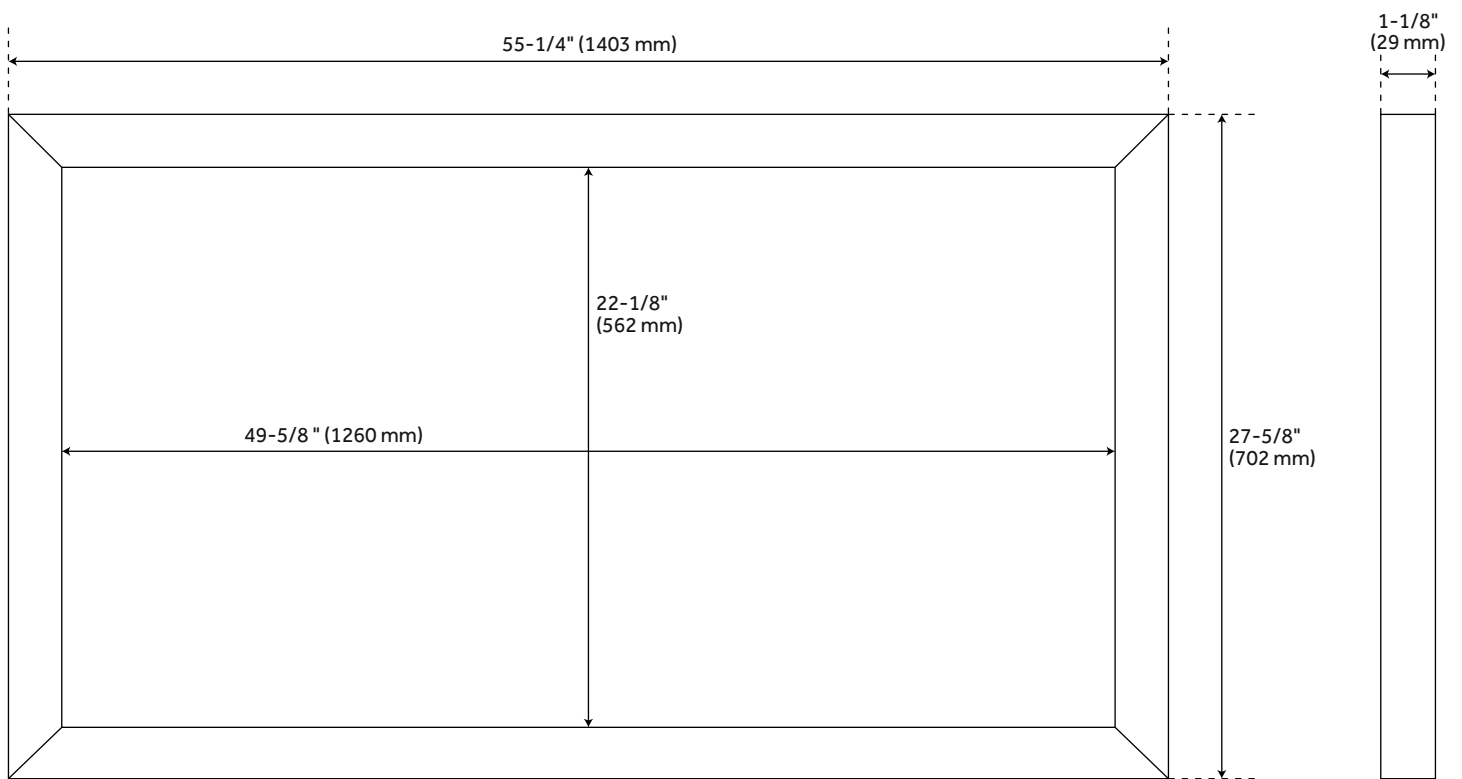

Height: 27-5/8"

Depth: 1-1/8"

Mounting Hardware Included: No

Assembly Required: No

Mirror Shape: Rectangle

REVISED 3/30/2023

WULAN TEAK MIRROR - NATURAL TEAK

SKU: 929118

Code: SH412239, SH412243, SH412247

ADDITIONAL FEATURES

- Dimensions:
 - 28" Mirror overall dimensions: 27-5/8" W x 27-5/8" H x 1-1/8" D. Mirror only dimensions: 22" W x 2"H.
 - 48" Mirror overall dimensions: 47-1/4" W x 27-5/8" H x 1-1/8" D. Mirror only dimensions: 41-3/4" W x 21-7/8"H.
 - 55" Mirror overall dimensions: 55-1/4" W x 27-5/8" H x 1-1/8" D. Mirror only dimensions: 49-5/8" W x 2-1/8"H.
- All dimensions are ($\pm 1/2$ ").

REVISED 3/30/2023

28" WULAN TEAK MIRROR - NATURAL TEAK

SKU: 929118

All dimensions and specifications are nominal and may vary. Use actual products for accuracy in critical situations.

48" WULAN TEAK MIRROR - NATURAL TEAK

SKU: 929118

All dimensions and specifications are nominal and may vary. Use actual products for accuracy in critical situations.

55" WULAN TEAK MIRROR - NATURAL TEAK

SKU: 929118

All dimensions and specifications are nominal and may vary. Use actual products for accuracy in critical situations.