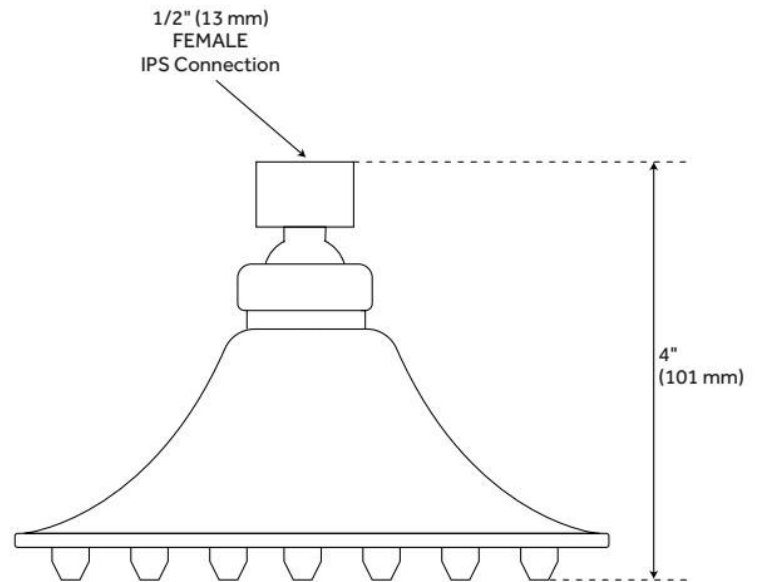

CAMBRIDGE RAINFALL NOZZLE SHOWER HEAD

SKU: 929131

Code: SH412460, SH412461, SH412462

FEATURES

Material: Brass

Shower Head Swivel: Yes

ASME A112.18.1/CSA B125.1, CEC Listed, Massachusetts Accepted, LISTED ID: 515385, 515386, 515387

REVISED 6/5/2024

CAMBRIDGE RAINFALL NOZZLE SHOWER HEAD

SKU: 929131

Code: SH412460, SH412461, SH412462

REVISED 6/5/2024