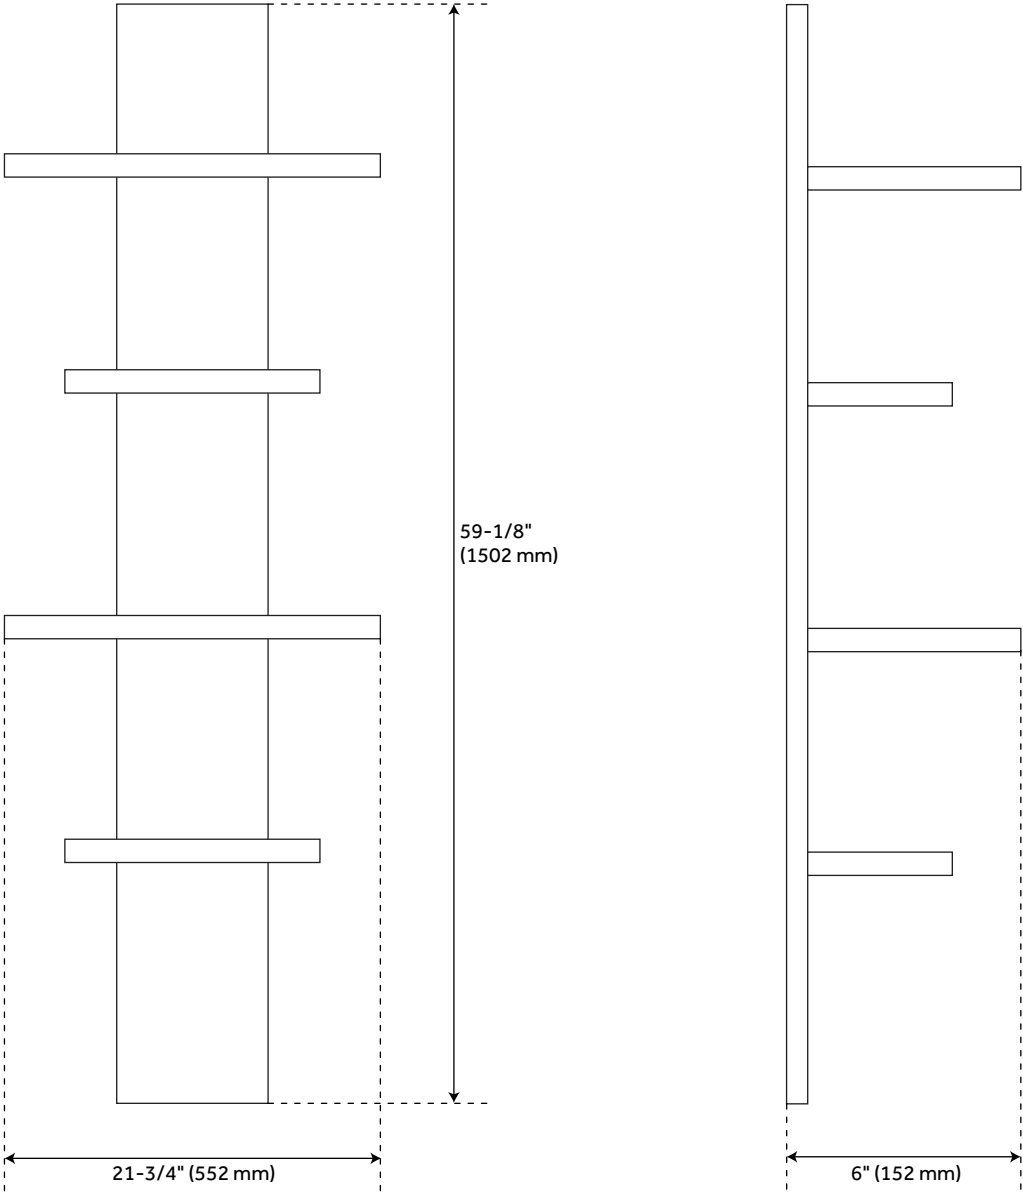

Height: 59-1/8"

Depth: 6"

Mounting Hardware Included: No

Assembly Required: Yes

Centers: 5-1/2"

Number of Shelves: 4

REVISED 4/3/2023

WULAN HANGING BATHROOM SHELF - FOUR SHELVES

SKU: 929175

Code: SH412401, SH412402, SH412403, SH412404

ADDITIONAL FEATURES

- Includes recessed mounting brackets.

REVISED 4/3/2023

WULAN HANGING BATHROOM SHELF - FOUR SHELVES

SKU: 929175

All dimensions and specifications are nominal and may vary. Use actual products for accuracy in critical situations.