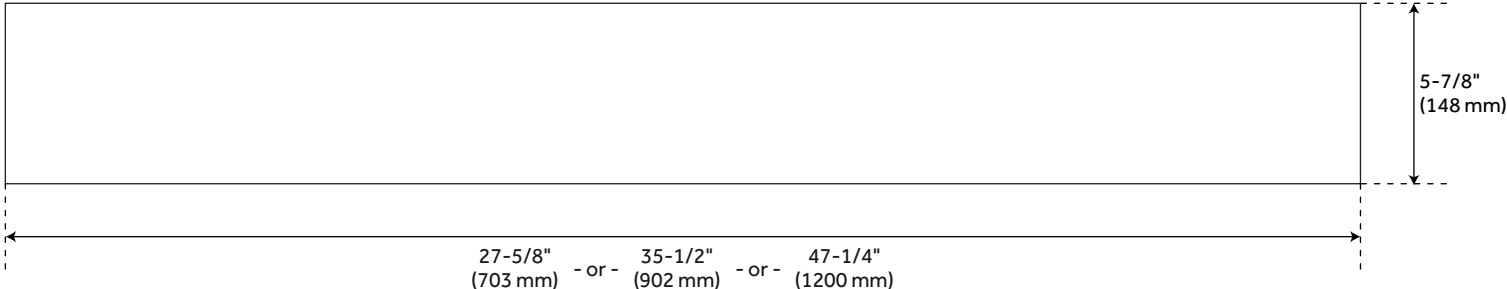

WULAN TEAK SHELF

SKU: 929176

All dimensions and specifications are nominal and may vary. Use actual products for accuracy in critical situations.