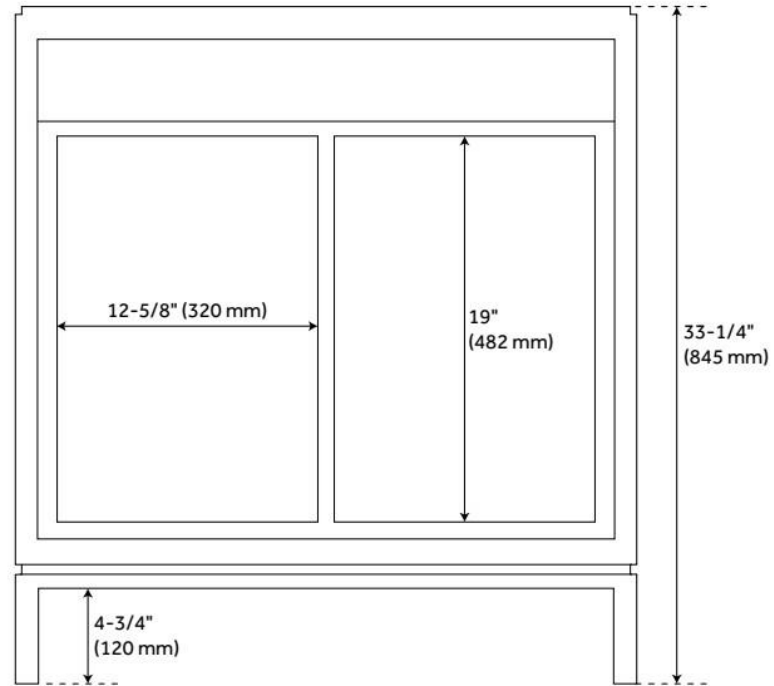

30" BECKER TEAK VANITY FOR UNDERMOUNT SINK - GRAY WASH

SKU: 929193

Code: SH460635, SH460634, SH460638, SH460639, SH460640, SH460637

REVISED 8/12/2024