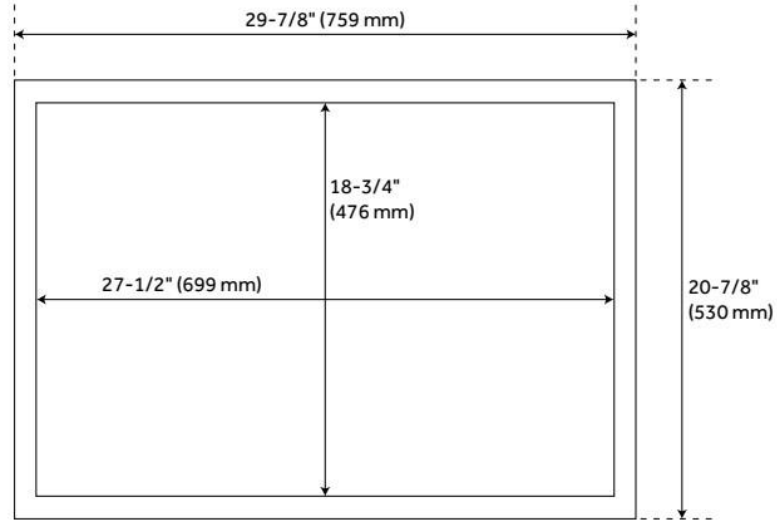

30" BECKER TEAK VANITY FOR UNDERMOUNT SINK - GRAY WASH

SKU: 929193

Code: SH460635, SH460634, SH460638, SH460639, SH460640, SH460637

REVISED 8/12/2024