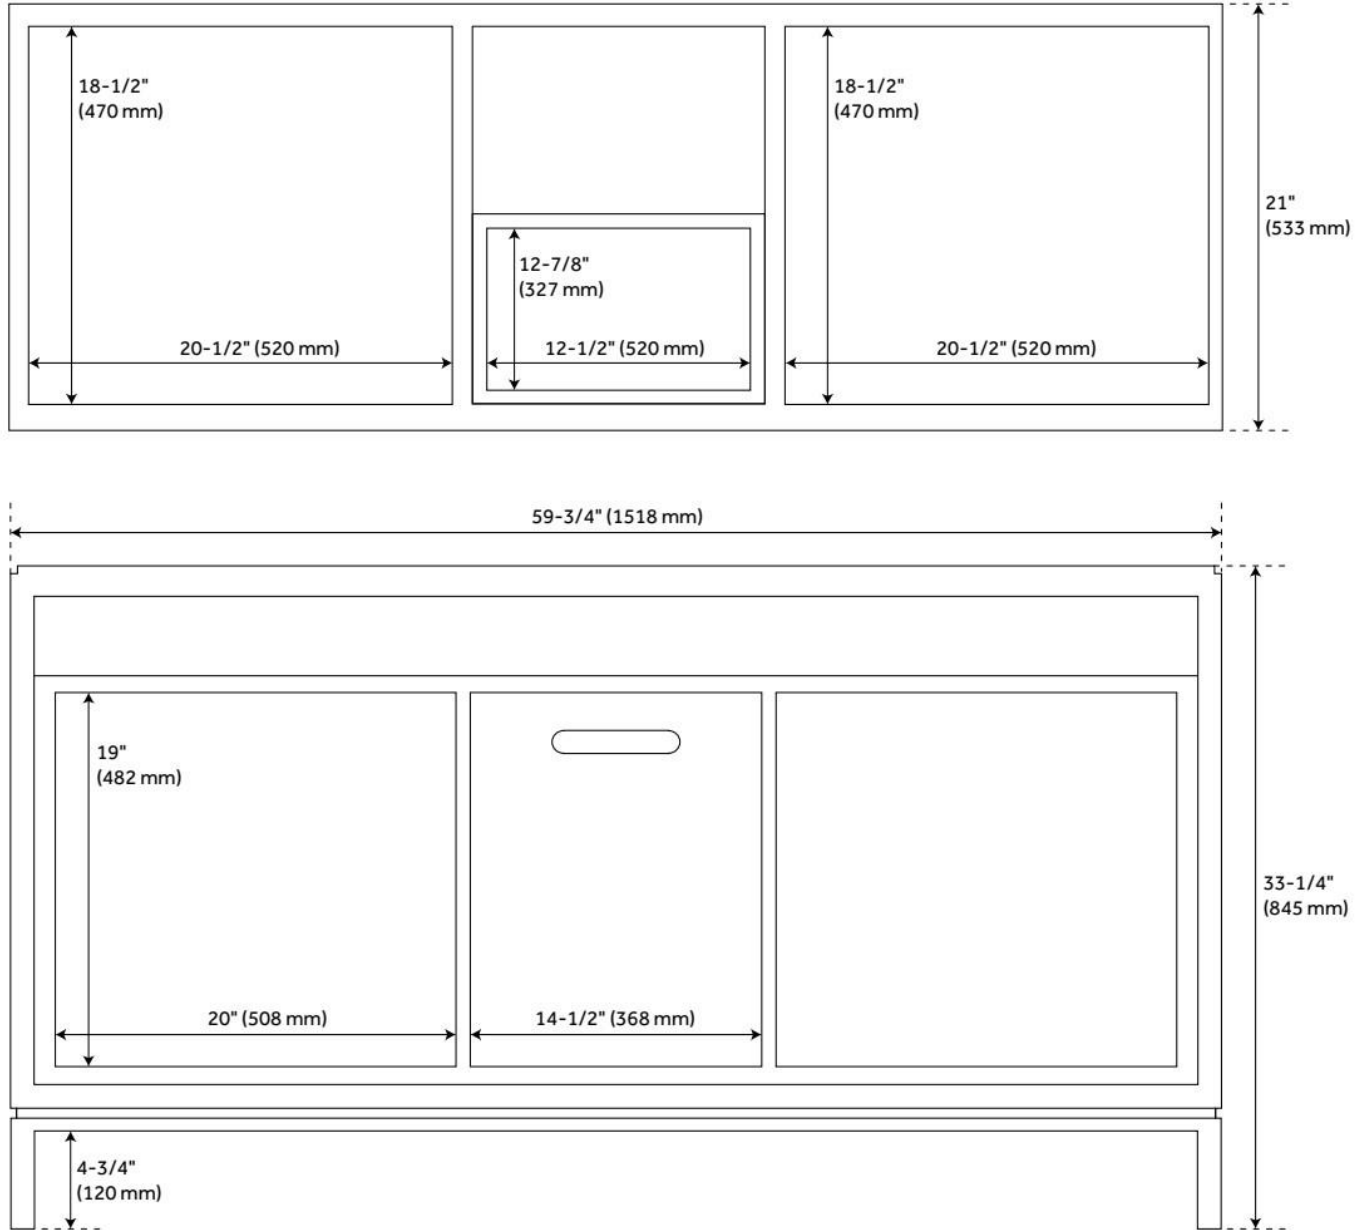

60" BECKER TEAK VANITY FOR UNDERMOUNT SINK - TEAK

SKU: 929199-UM

Code: SH464113, SH464109, SH464110, SH464111, SH464112, SH464107, SH464108

REVISED 8/5/2024