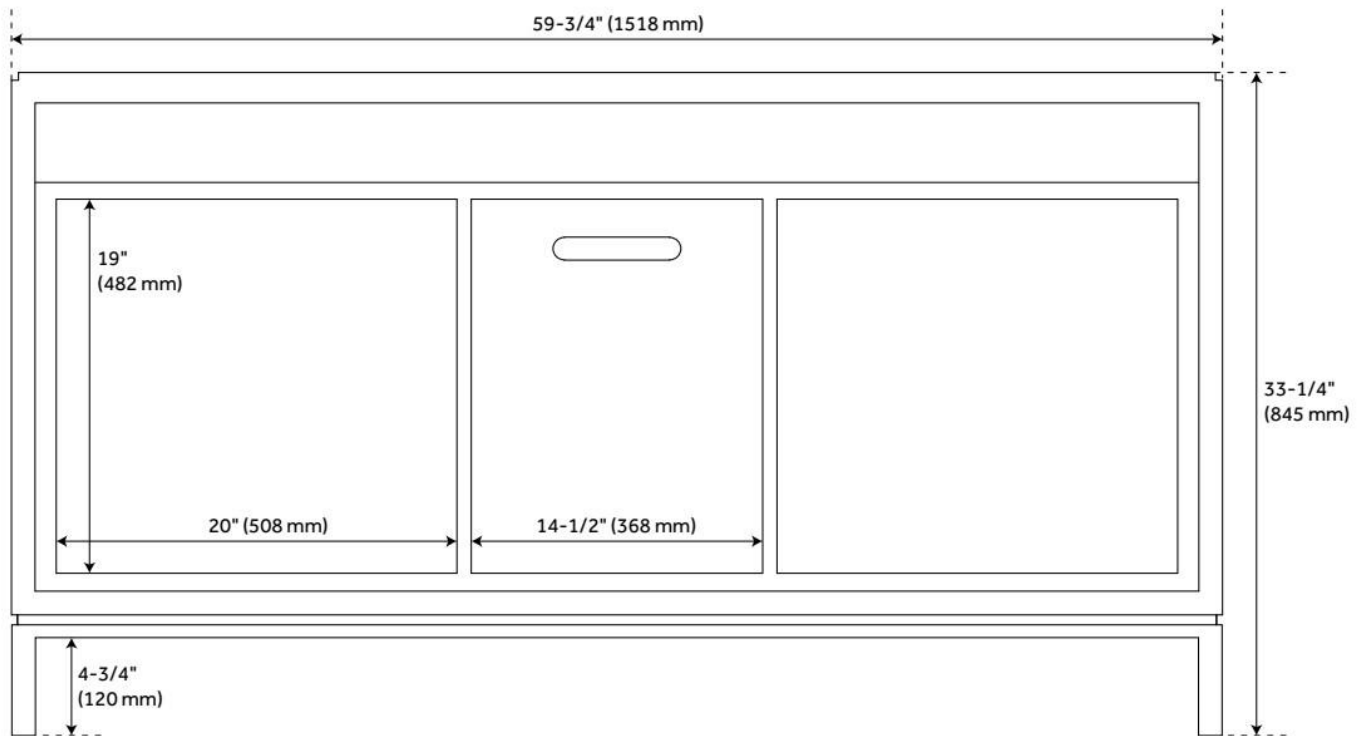

60" BECKER TEAK VANITY FOR UNDERMOUNT SINK - GRAY WASH

SKU: 929201-UM

Code: SH464115, SH464120, SH464116, SH464117, SH464118, SH464119

REVISED 8/5/2024