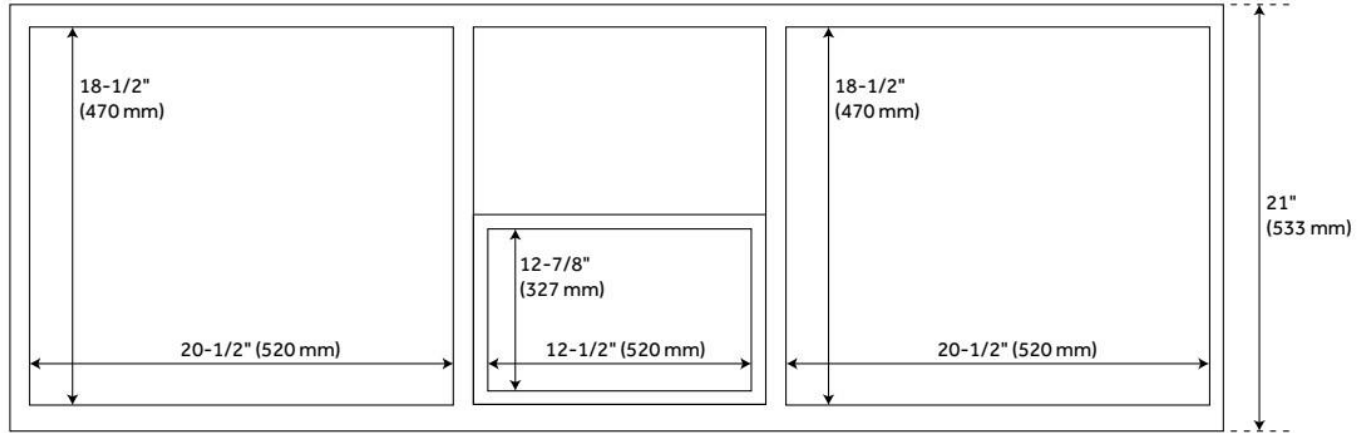

60" BECKER TEAK VANITY FOR UNDERMOUNT SINK - GRAY WASH

SKU: 929201-UM

Code: SH464115, SH464120, SH464116, SH464117, SH464118, SH464119

REVISED 8/5/2024