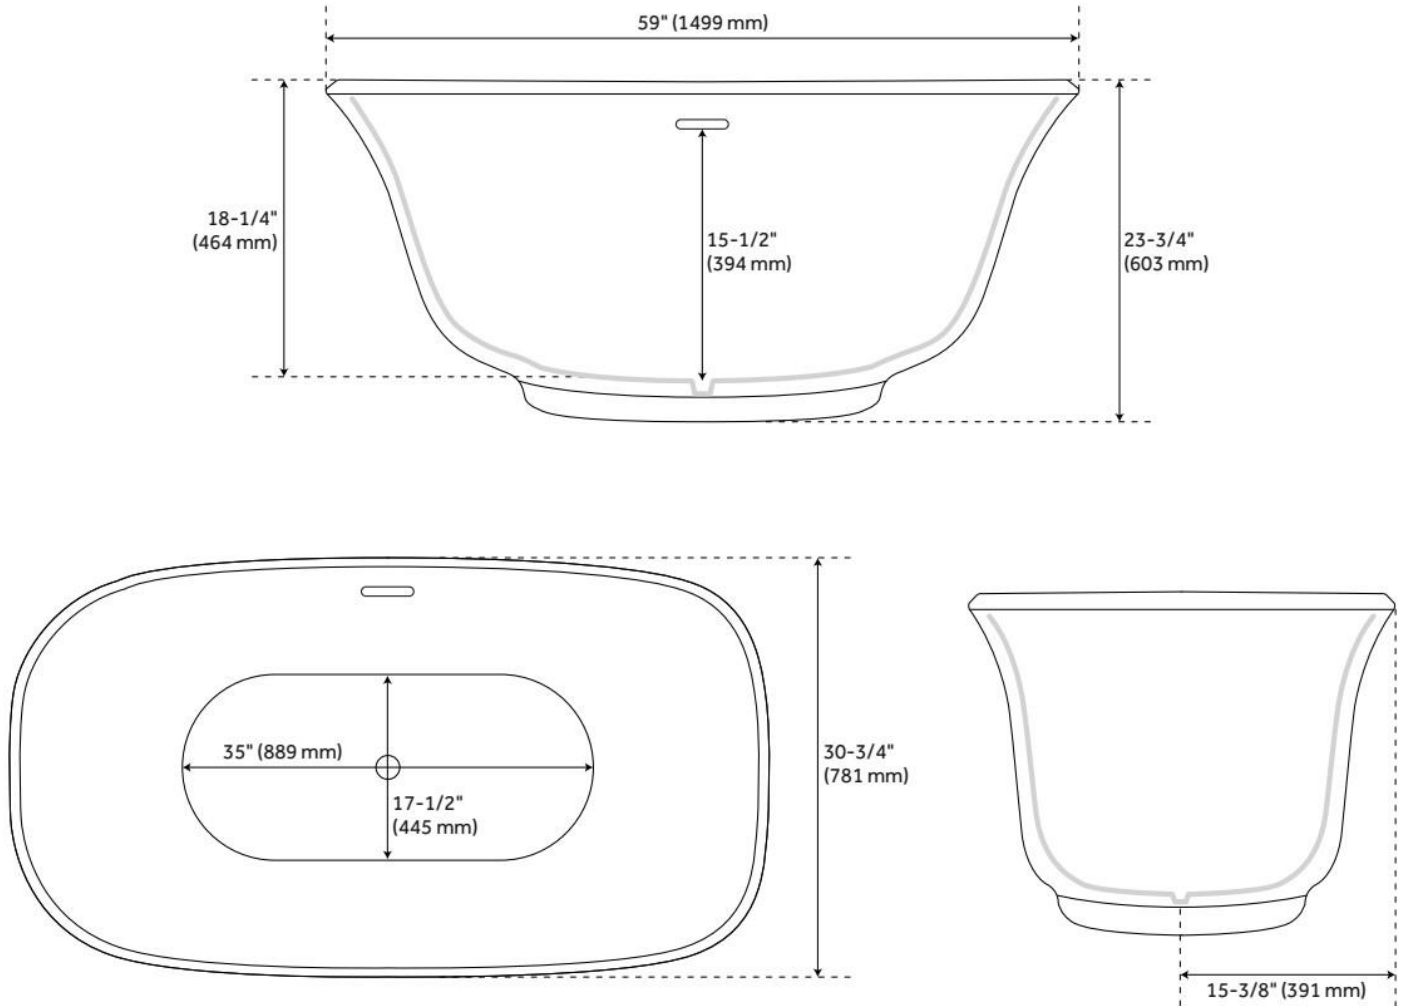

59" LINDSEY ACRYLIC FREESTANDING TUB

SKU: 929421-59

Code: SH480856, SH474070

FEATURES

Tub Material: Solid Surface

Product Finish: White

Shape: Oval

Tub Drain Placement: Center

Drain Included: Yes

Water Depth to Overflow: 15-1/2"

Water Capacity (Gallons): 42

Built-In Adjusters: Yes

Tub Weight Uncrated (lbs): 90

Optional Accessory: 428473

CSA B45.5/IAPMO Z124, Massachusetts Accepted, LISTED ID: SH112137*

ADDITIONAL FEATURES

- All dimensions are ($\pm 1/2$ ").
- Formed of two acrylic sheets, the air between acting as thermal insulator.
- Insulation option: increases heat retention and prevents condensation due to water and air temperature fluctuations.
- Optional Quick Connect Drop-In Drain Kit Includes:
 - Floor Plate, 1-1/2" PVC Pipe, 2" x 1-1/2" Trap Adapters, 1 Brass Threaded, 1 Brass Unthreaded Tailpiece and Plug.
 - Installs above your subfloor, but underneath your cement floor or tile, so you do not need access below the fixture.

REVISED 6/25/2024

59" LINDSEY ACRYLIC FREESTANDING TUB

SKU: 929421-59

Code: SH480856, SH474070

REVISED 6/25/2024