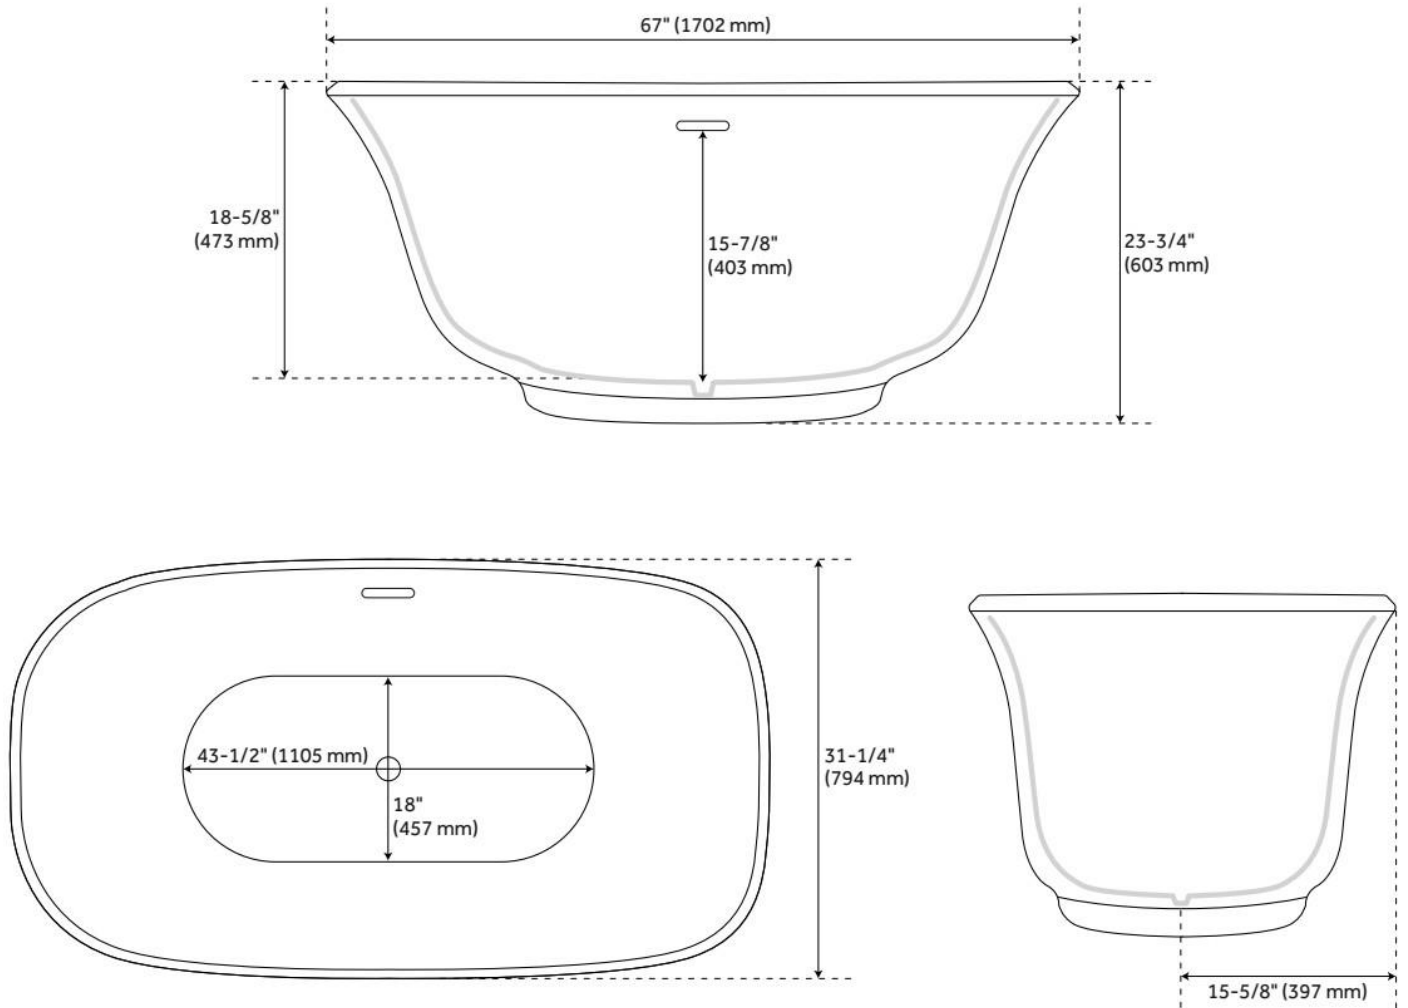

## FEATURES

Tub Material: Acrylic  
Product Finish: White  
Shape: Oval  
Tub Drain Placement: Center  
Drain Included: Yes  
Water Depth to Overflow: 15-7/8"  
Water Capacity (Gallons): 54  
Built-In Adjusters: Yes  
Tub Weight Uncrated (lbs): 100  
Optional Accessory: 428473

## ADDITIONAL FEATURES

- All dimensions are ( $\pm 1/2$ ").
- Formed of two acrylic sheets, the air between acting as thermal insulator.
- Insulation option: increases heat retention and prevents condensation due to water and air temperature fluctuations.
- Optional Quick Connect Drop-In Drain Kit Includes:
  - Floor Plate, 1-1/2" PVC Pipe, 2" x 1-1/2" Trap Adapters, 1 Brass Threaded, 1 Brass Unthreaded Tailpiece and Plug.
  - Installs above your subfloor, but underneath your cement floor or tile, so you do not need access below the fixture.

# 67" LINDSEY ACRYLIC FREESTANDING TUB

SKU: 929421-67

Code: SH474085, SH480885

REVISED 6/19/2024