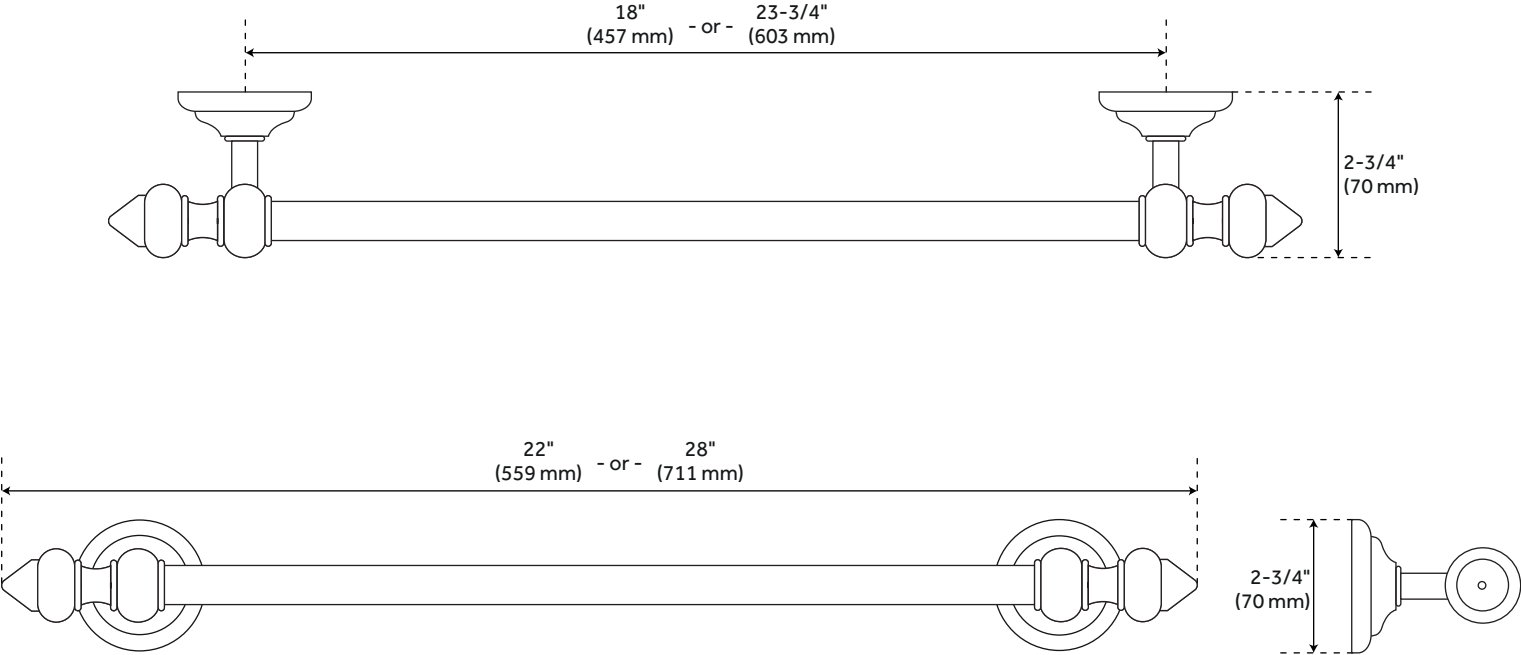

ADELAIDE TOWEL BAR

SKU: 929486

Code: SH413042, SH413043, SH413047, SH413049, SH413050

FEATURES

Installation Type: Wall Mount

Design: Traditional

Material: Brass

Width: 2-3/4"

Height: 2-3/4"

Depth: 2-3/4"

Base Plate Height: 2-3/4"

Assembly Required: No

Number of Rails: 1

REVISED 4/3/2023

ADELAIDE TOWEL BAR

SKU: 929486

Code: SH413042, SH413043, SH413047, SH413049, SH413050

ADDITIONAL FEATURES

- Made of solid brass and porcelain.
- 18" bar measures 22" L overall with 18" centers.
- 24" bar measures 28" L overall with 23-3/4" centers.

REVISED 4/3/2023

ADELAIDE TOWEL BAR

SKU: 929486

All dimensions and specifications are nominal and may vary. Use actual products for accuracy in critical situations.