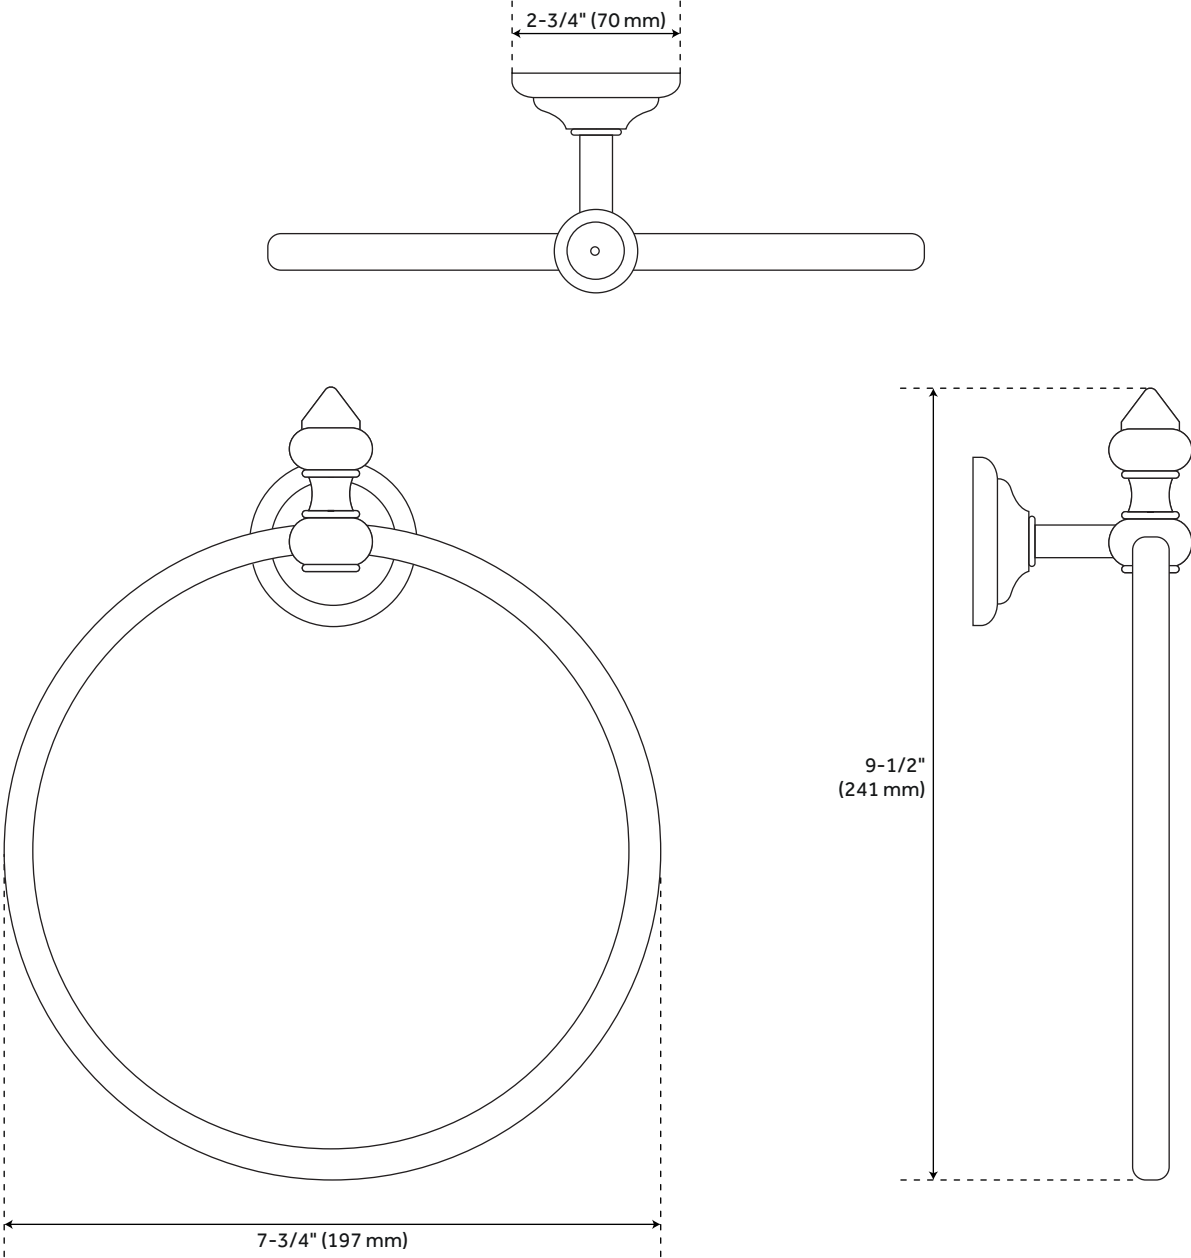

ADELAIDE TOWEL RING

SKU: 929501

Code: SH413136, SH413137, SH413138, SH413139

FEATURES

Installation Type: Wall Mount
Design: Traditional
Material: Brass
Length: 7-3/4"
Width: 9-1/2"
Height: 2-3/4"
Base Plate Height: 2-3/4"
Mounting Hardware Included: Yes
Mounting Hardware Concealed: Yes
Assembly Required: No

REVISED 4/3/2023

ADELAIDE TOWEL RING

SKU: 929501

Code: SH413136, SH413137, SH413138, SH413139

ADDITIONAL FEATURES

- Made of solid brass and porcelain.

REVISED 4/3/2023

ADELAIDE TOWEL RING

SKU: 929501

All dimensions and specifications are nominal and may vary. Use actual products for accuracy in critical situations.