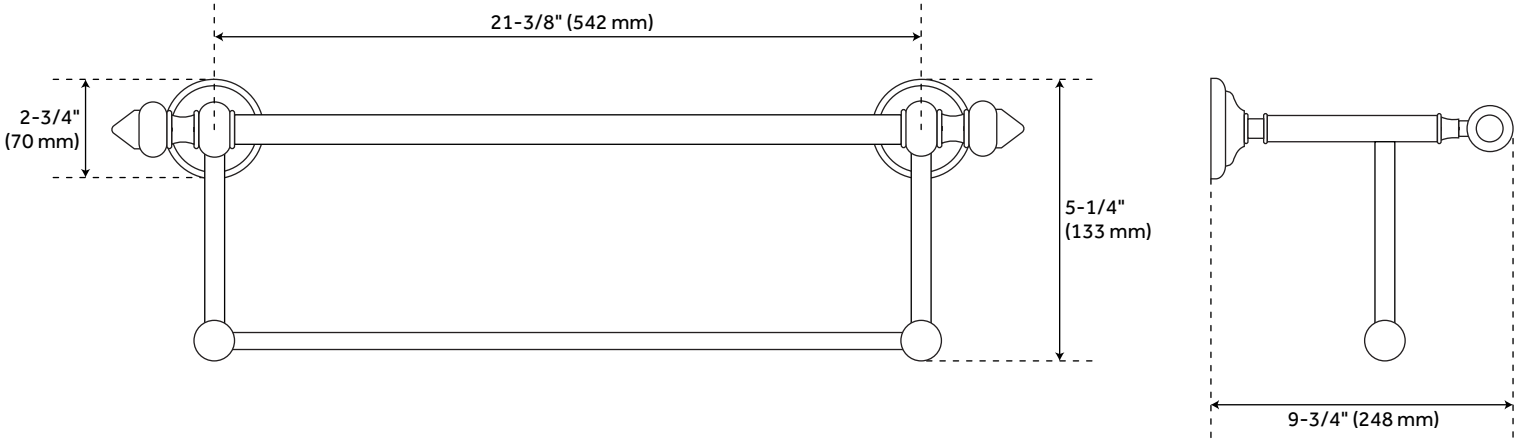

ADELAIDE TOWEL RACK

SKU: 929503

All dimensions and specifications are nominal and may vary. Use actual products for accuracy in critical situations.