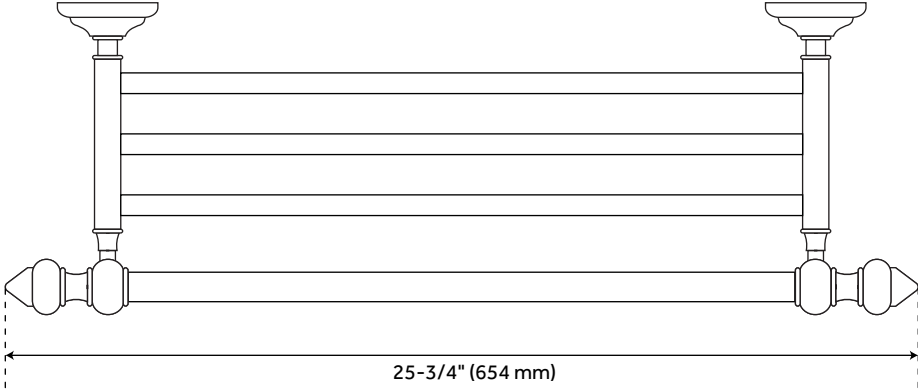

ADELAIDE TOWEL RACK

SKU: 929503

All dimensions and specifications are nominal and may vary. Use actual products for accuracy in critical situations.