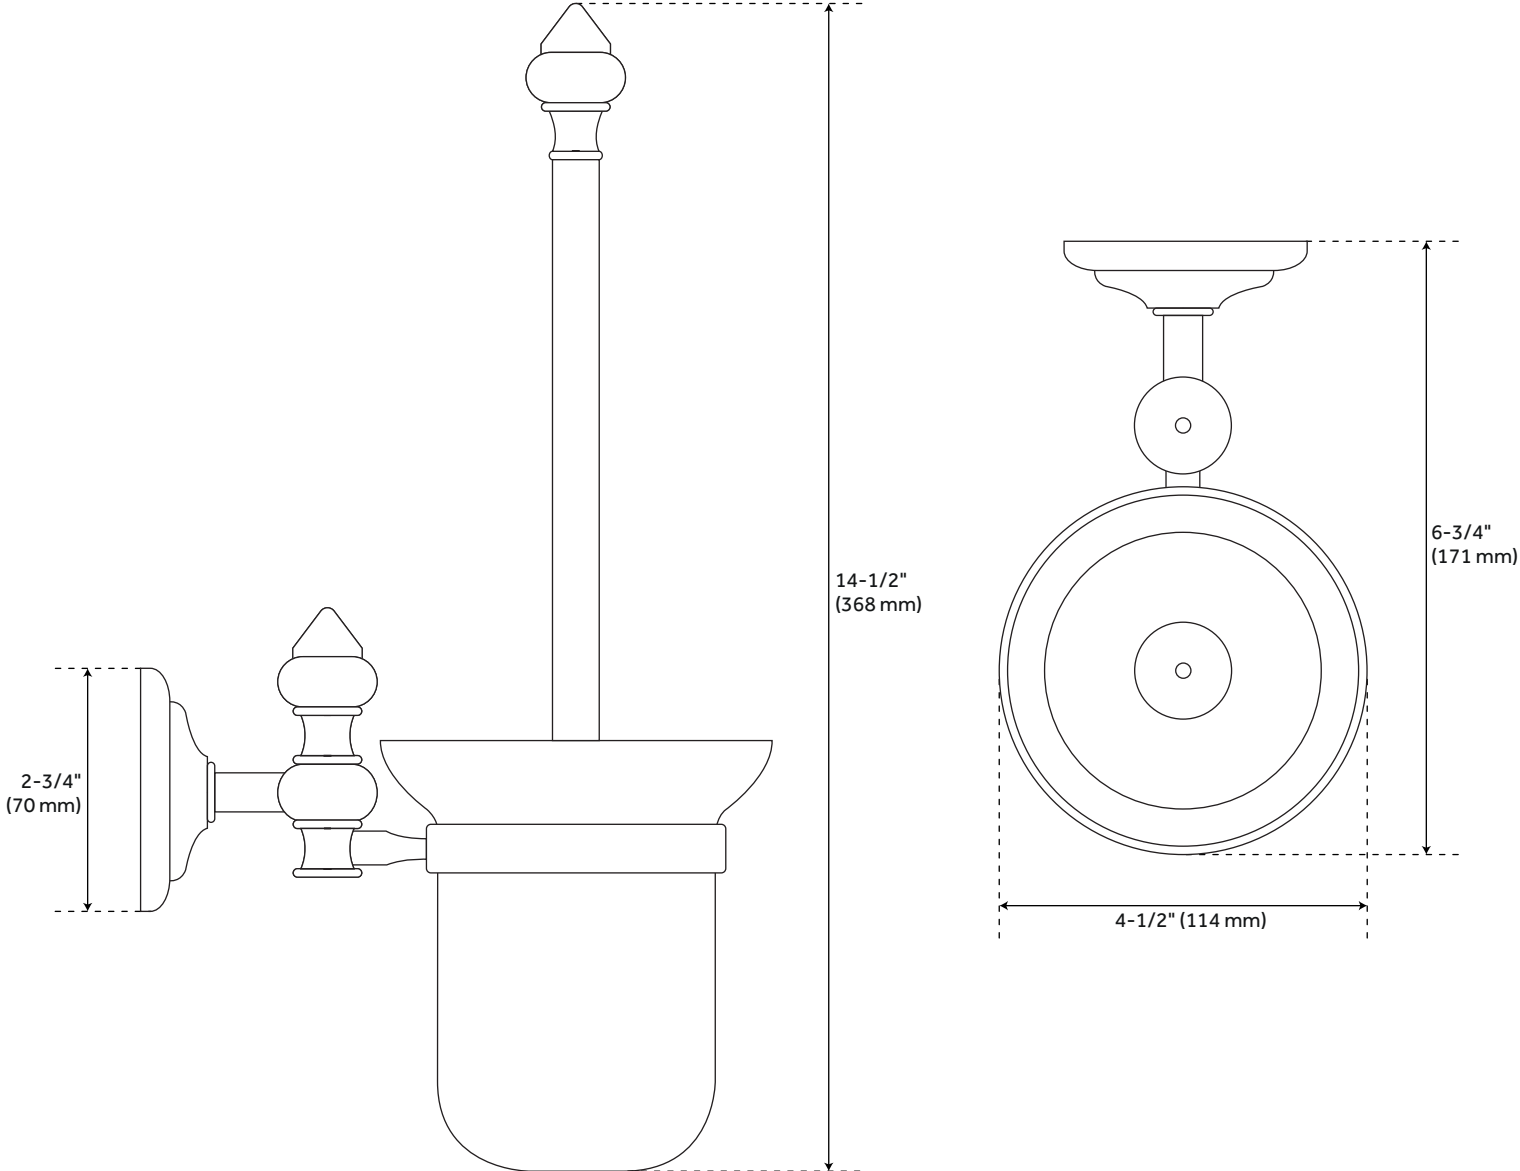

ADELAIDE WALL-MOUNT TOILET BRUSH HOLDER

SKU: 929504

Code: SH413151, SH413152, SH413153, SH413154, SH413155

FEATURES

Installation Type: Wall Mount

Design: Traditional

Material: Brass

Length: 6-3/4"

Width: 4-1/2"

Height: 14-1/2"

Mounting Hardware Included: Yes

Mounting Hardware Concealed: Yes

Assembly Required: No

REVISED 4/3/2023

ADELAIDE WALL-MOUNT TOILET BRUSH HOLDER

SKU: 929504

Code: SH413151, SH413152, SH413153, SH413154, SH413155

ADDITIONAL FEATURES

- Made of solid brass and porcelain.
- Decorative base plates measure 2-3/4" in diameter.
- Toilet brush included.
- Toilet brush holder swivels.

REVISED 4/3/2023

ADELAIDE WALL-MOUNT TOILET BRUSH HOLDER

SKU: 929504

All dimensions and specifications are nominal and may vary. Use actual products for accuracy in critical situations.