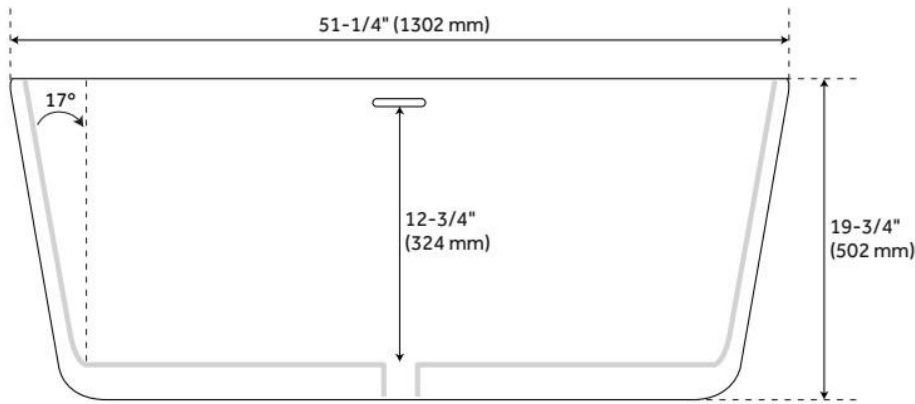

51" BOONE ACRYLIC FREESTANDING TUB

SKU: 929528

Code: SH480874, SH473988

REVISED 6/17/2024