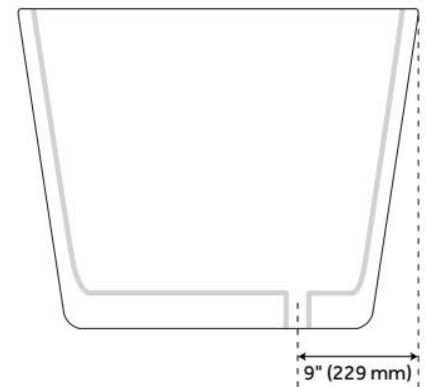

51" BOONE ACRYLIC FREESTANDING TUB

SKU: 929528

Code: SH480874, SH473988

REVISED 6/17/2024