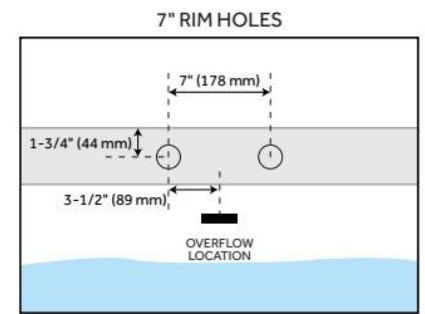

51" BOONE ACRYLIC FREESTANDING TUB

SKU: 929528

Code: SH480874, SH473988

REVISED 6/17/2024