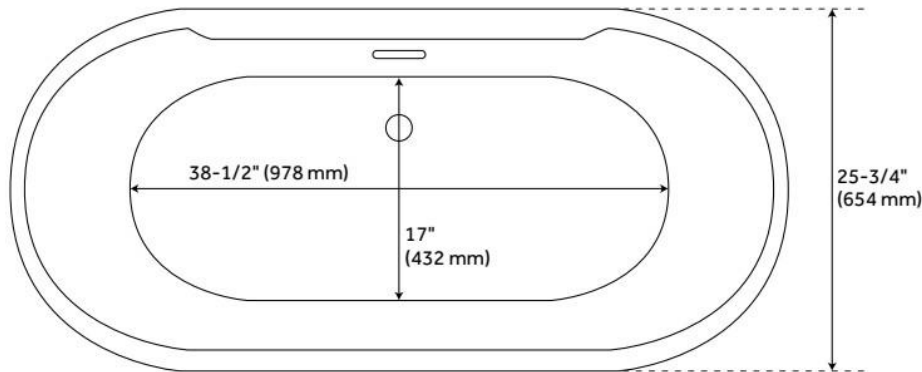

51" BOONE ACRYLIC FREESTANDING TUB

SKU: 929528

Code: SH480874, SH473988

REVISED 6/17/2024