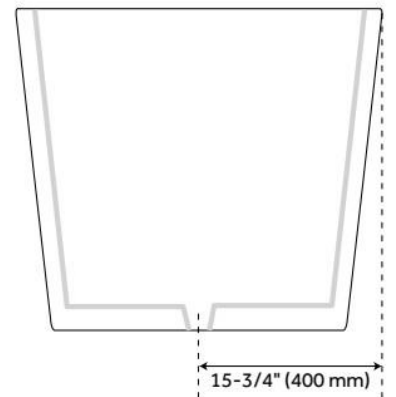

67" RENLO ACRYLIC FREESTANDING TUB

SKU: 930317-67

Code: SH414000, SH474100

REVISED 6/26/2024