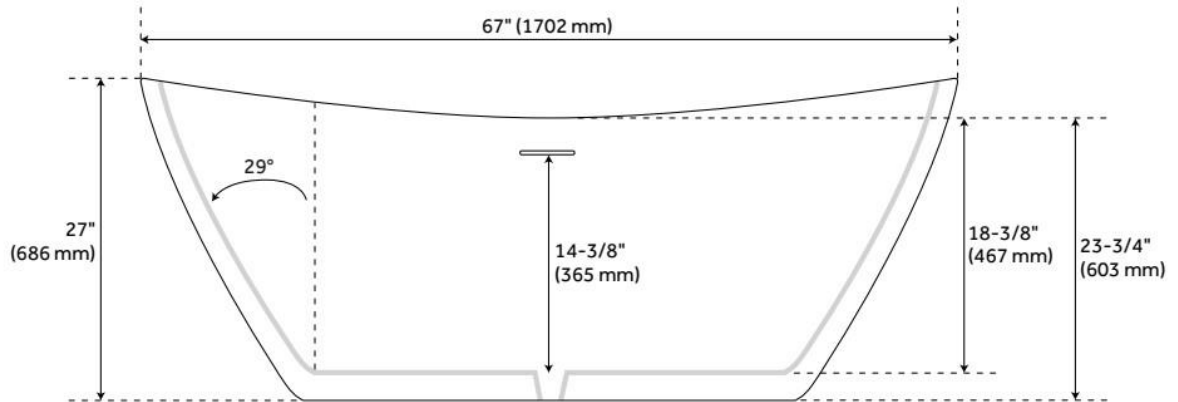

67" RENLO ACRYLIC FREESTANDING TUB

SKU: 930317-67

Code: SH414000, SH474100

REVISED 6/26/2024