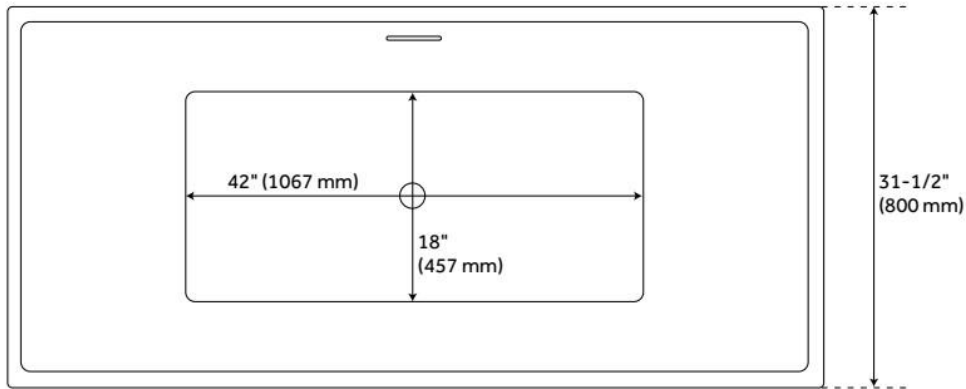

67" RENLO ACRYLIC FREESTANDING TUB

SKU: 930317-67

Code: SH414000, SH474100

REVISED 6/26/2024