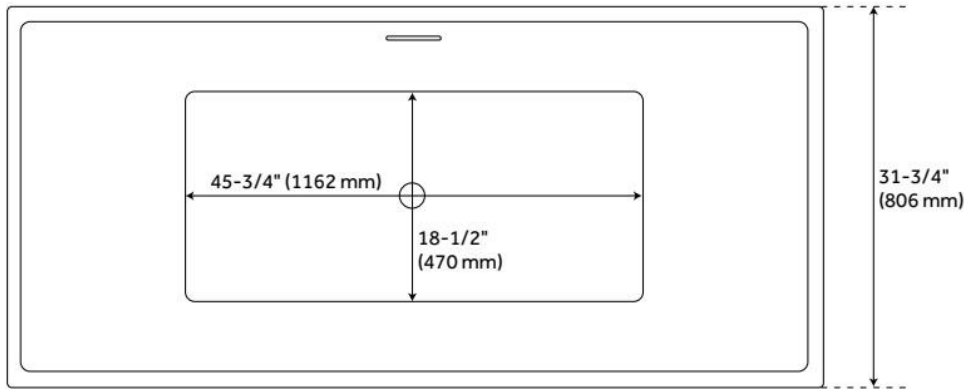

71" RENLO ACRYLIC FREESTANDING TUB

SKU: 930317-71

Code: SH480889, SH474115

REVISED 6/24/2024