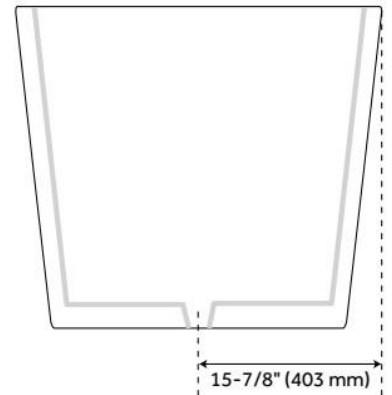

71" RENLO ACRYLIC FREESTANDING TUB

SKU: 930317-71

Code: SH480889, SH474115

REVISED 6/24/2024