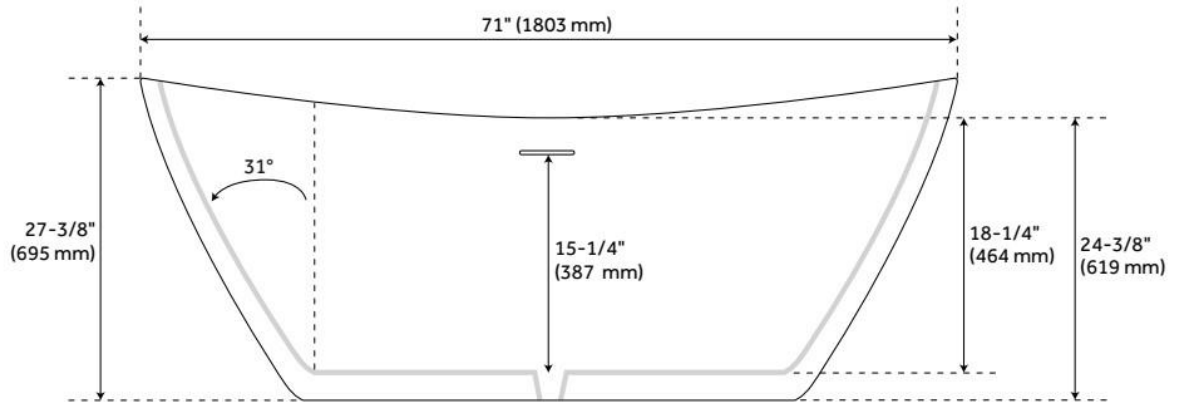

71" RENLO ACRYLIC FREESTANDING TUB

SKU: 930317-71

Code: SH480889, SH474115

REVISED 6/24/2024